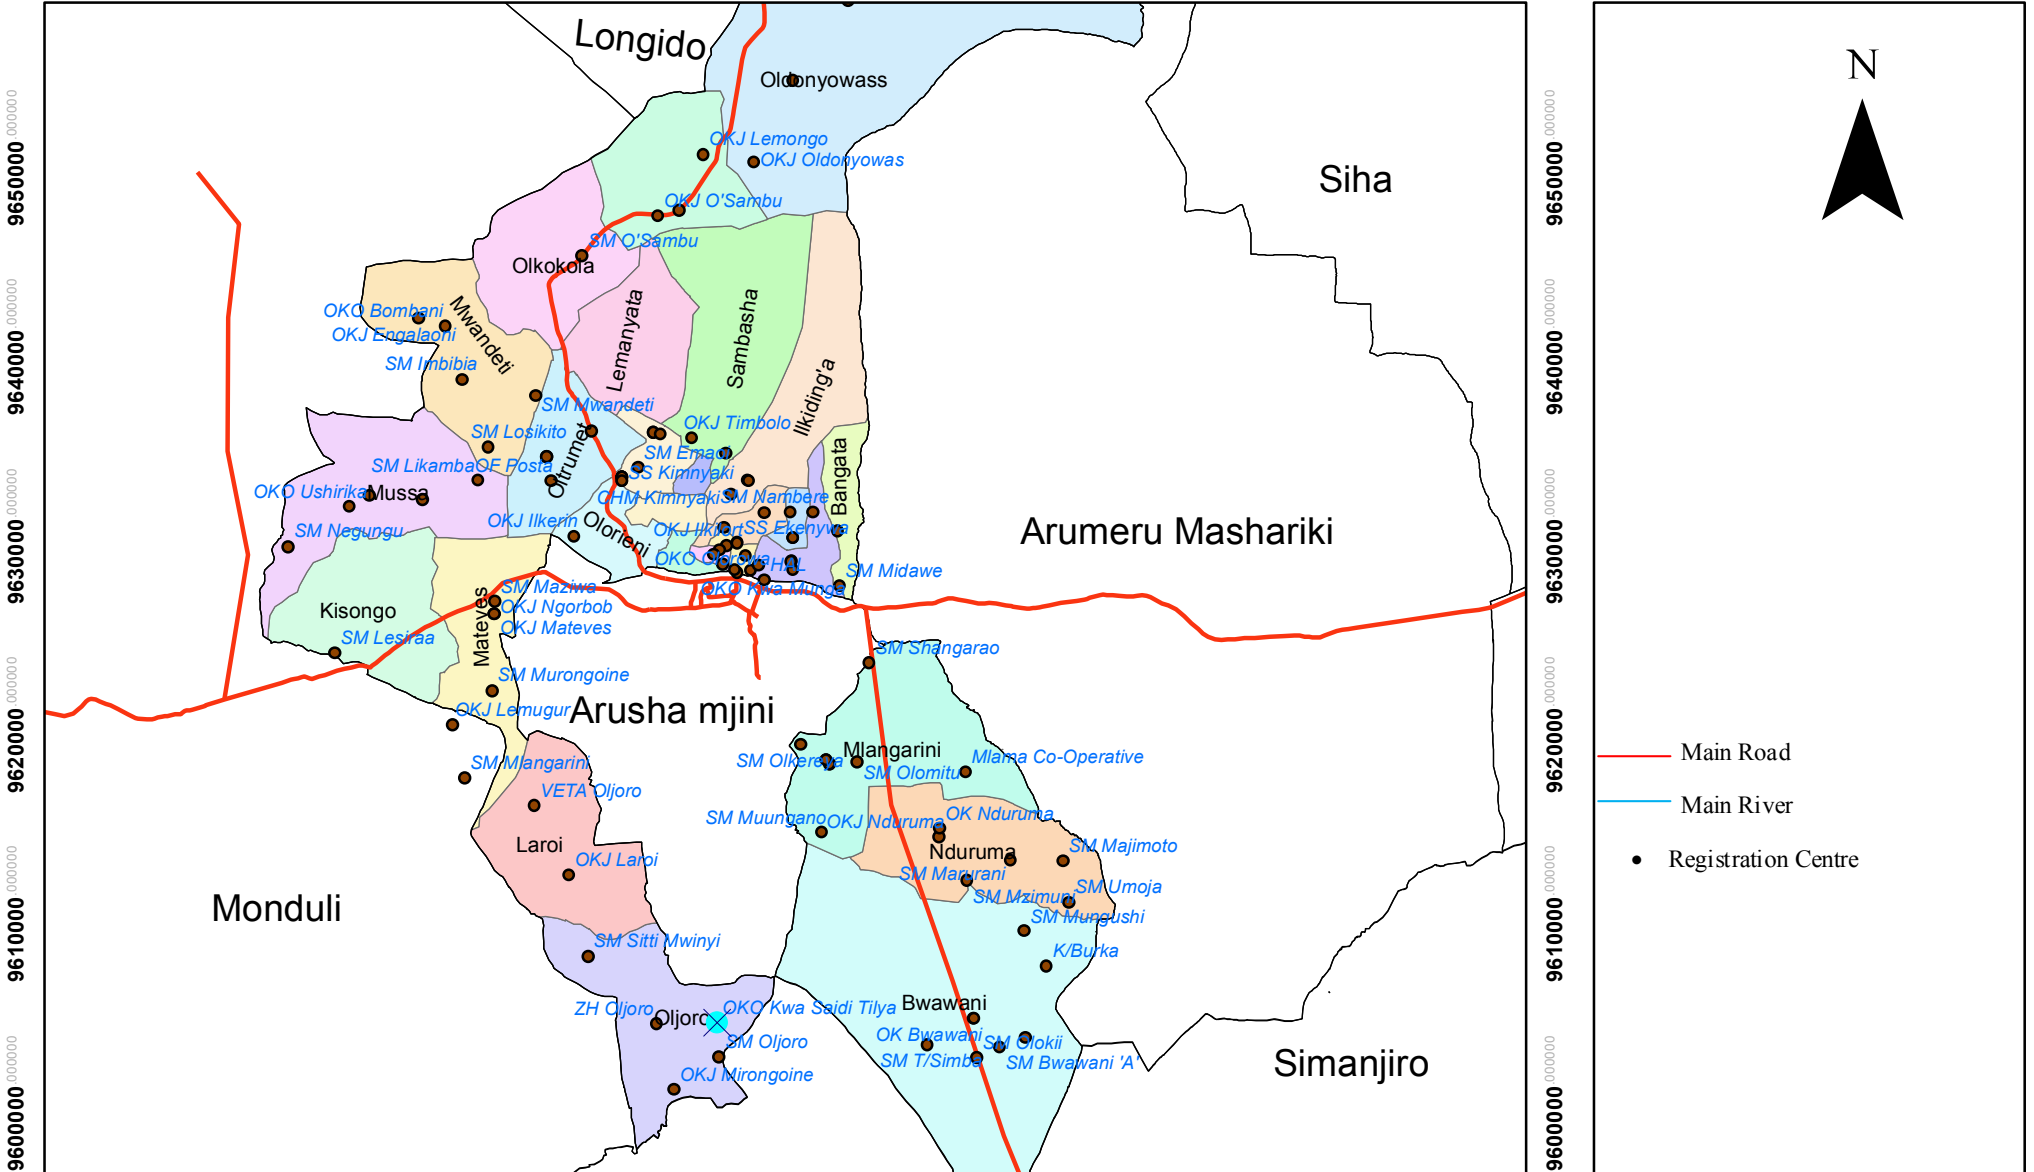

UNITED REPUBLIC OF TANZANIA

ARUMERU MAGHARIBI CONSTITUENCY, WARDS AND REGISTRATION CENTRES

880000 900000 920000 940000

- Main Road
- Main River
- Registration Centre

880000 900000 920000 940000

01.53 6 Kilometers

Published by The National Electoral Commission of Tanzania NEC 2015
 Contact: Director of Election, National Electoral Commission, P.O. Box 10923, Dar es Salaam

Projected Coordinate System: WGS_1984_UTM_Zone_37S
 Geographic Coordinate System: GCS_WGS_1984