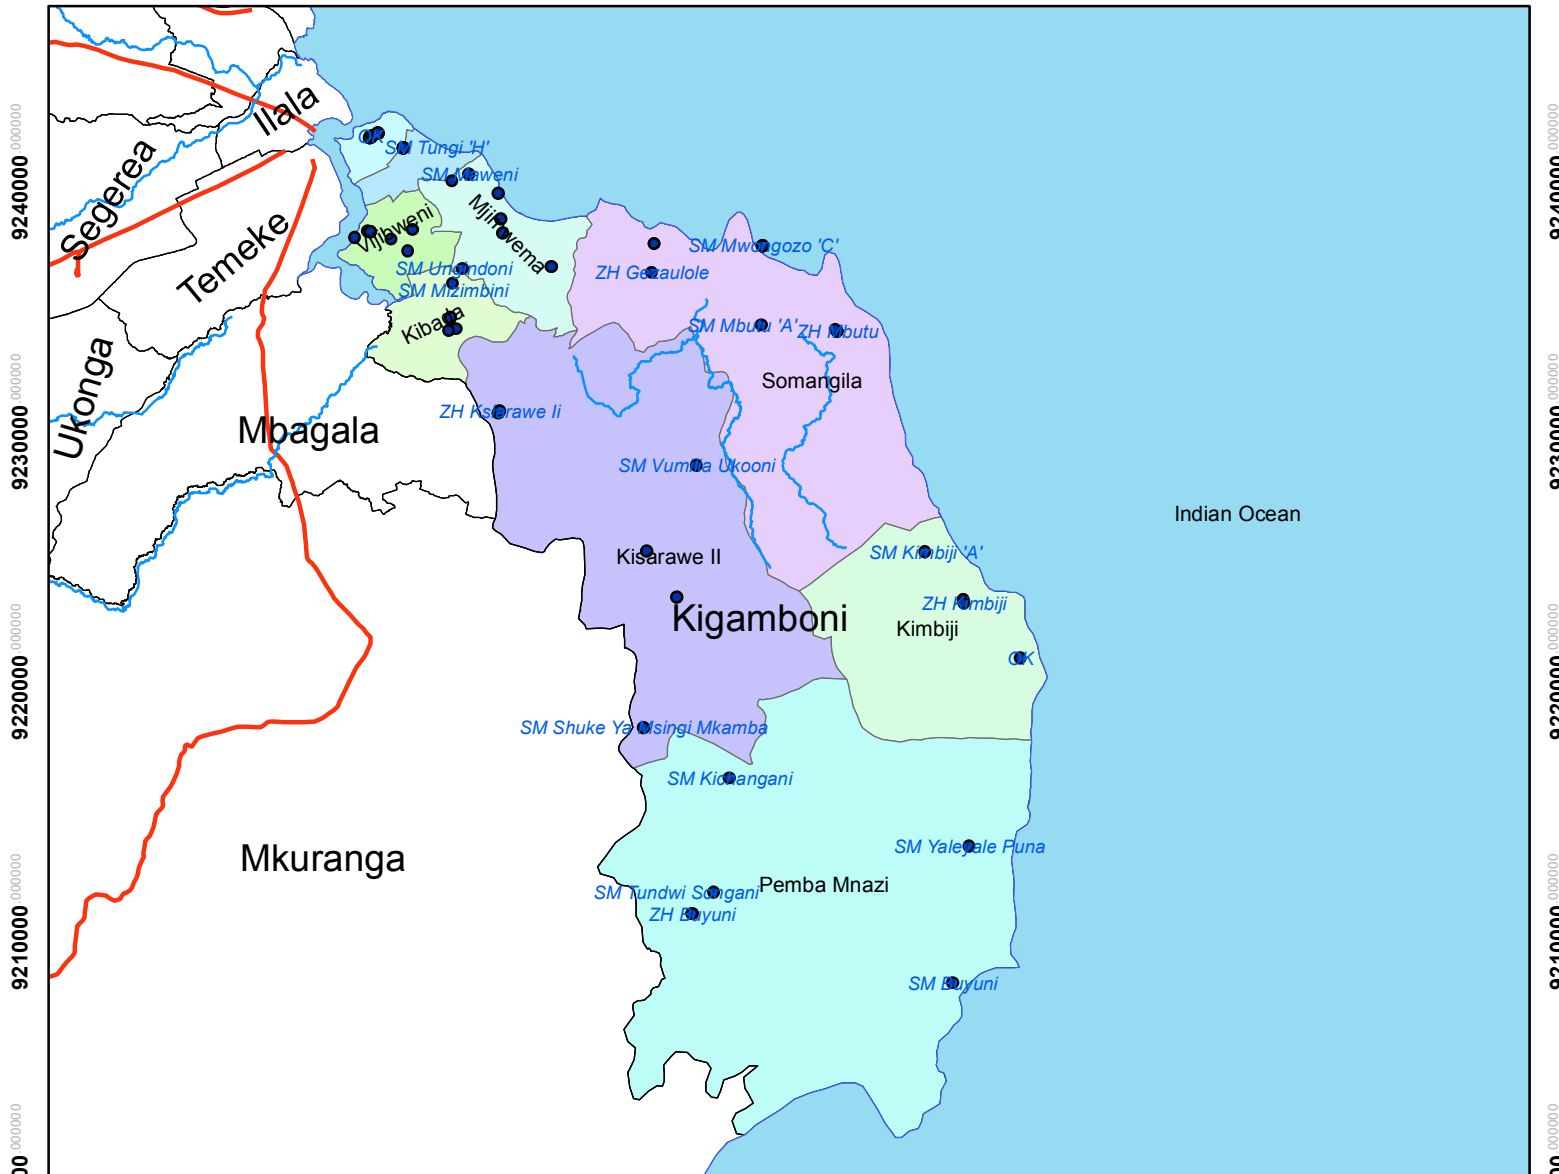

UNITED REPUBLIC OF TANZANIA

KIGAMBONI CONSTITUENCY, WARDS AND REGISTRATION CENTRES

1200000

1220000

1240000

9240000

9230000

9220000

9210000

9200000

9240000

9230000

9220000

9210000

9200000

- Main Road
- Main River
- Registration Centre

1200000

1220000

1240000

01.22.5 5 Kilometers

Published by The National Electoral Commission of Tanzania NEC 2015
 Contact Director of Election,
 National Electoral Commission,
 P.O Box 10923, Dar es Salaam

Projected Coordinate System: WGS_1984_UTM_Zone_37S
 Geographic Coordinate System: GCS_WGS_1984