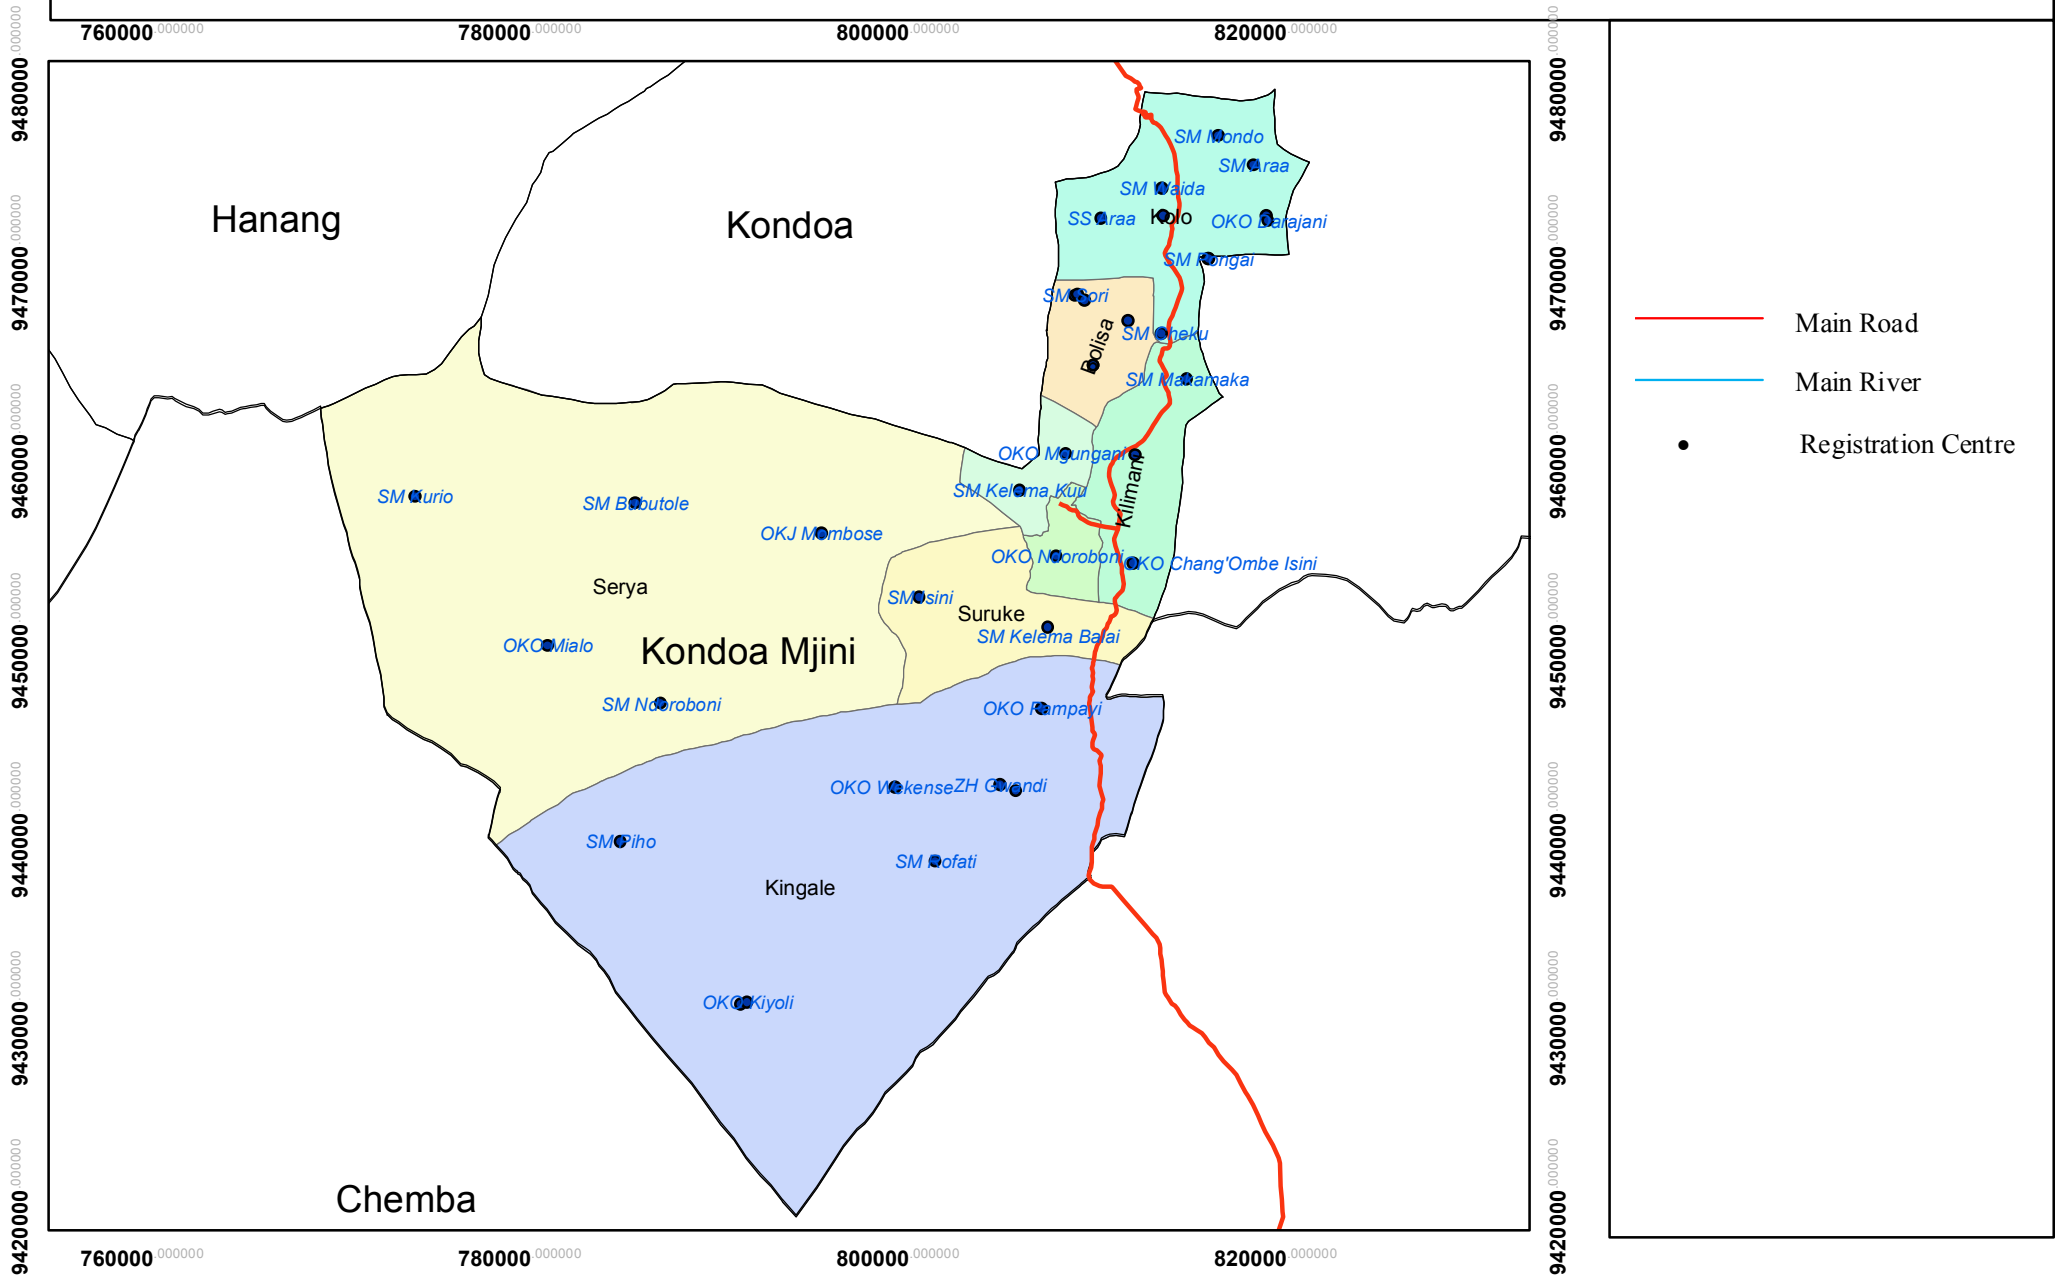

UNITED REPUBLIC OF TANZANIA

KONDOA MJINI CONSTITUNENCY, WARDS AND REGISTRATION CENTRES

01.53 6 Kilometers

Published by The National Electoral Commission of Tanzania NEC 2015
 Contact Director of Election, National Electoral Commission, P.O Box 10923, Dar es Salaam

Projected Coordinate System: WGS_1984_UTM_Zone_37S
 Geographic Coordinate System: GCS_WGS_1984