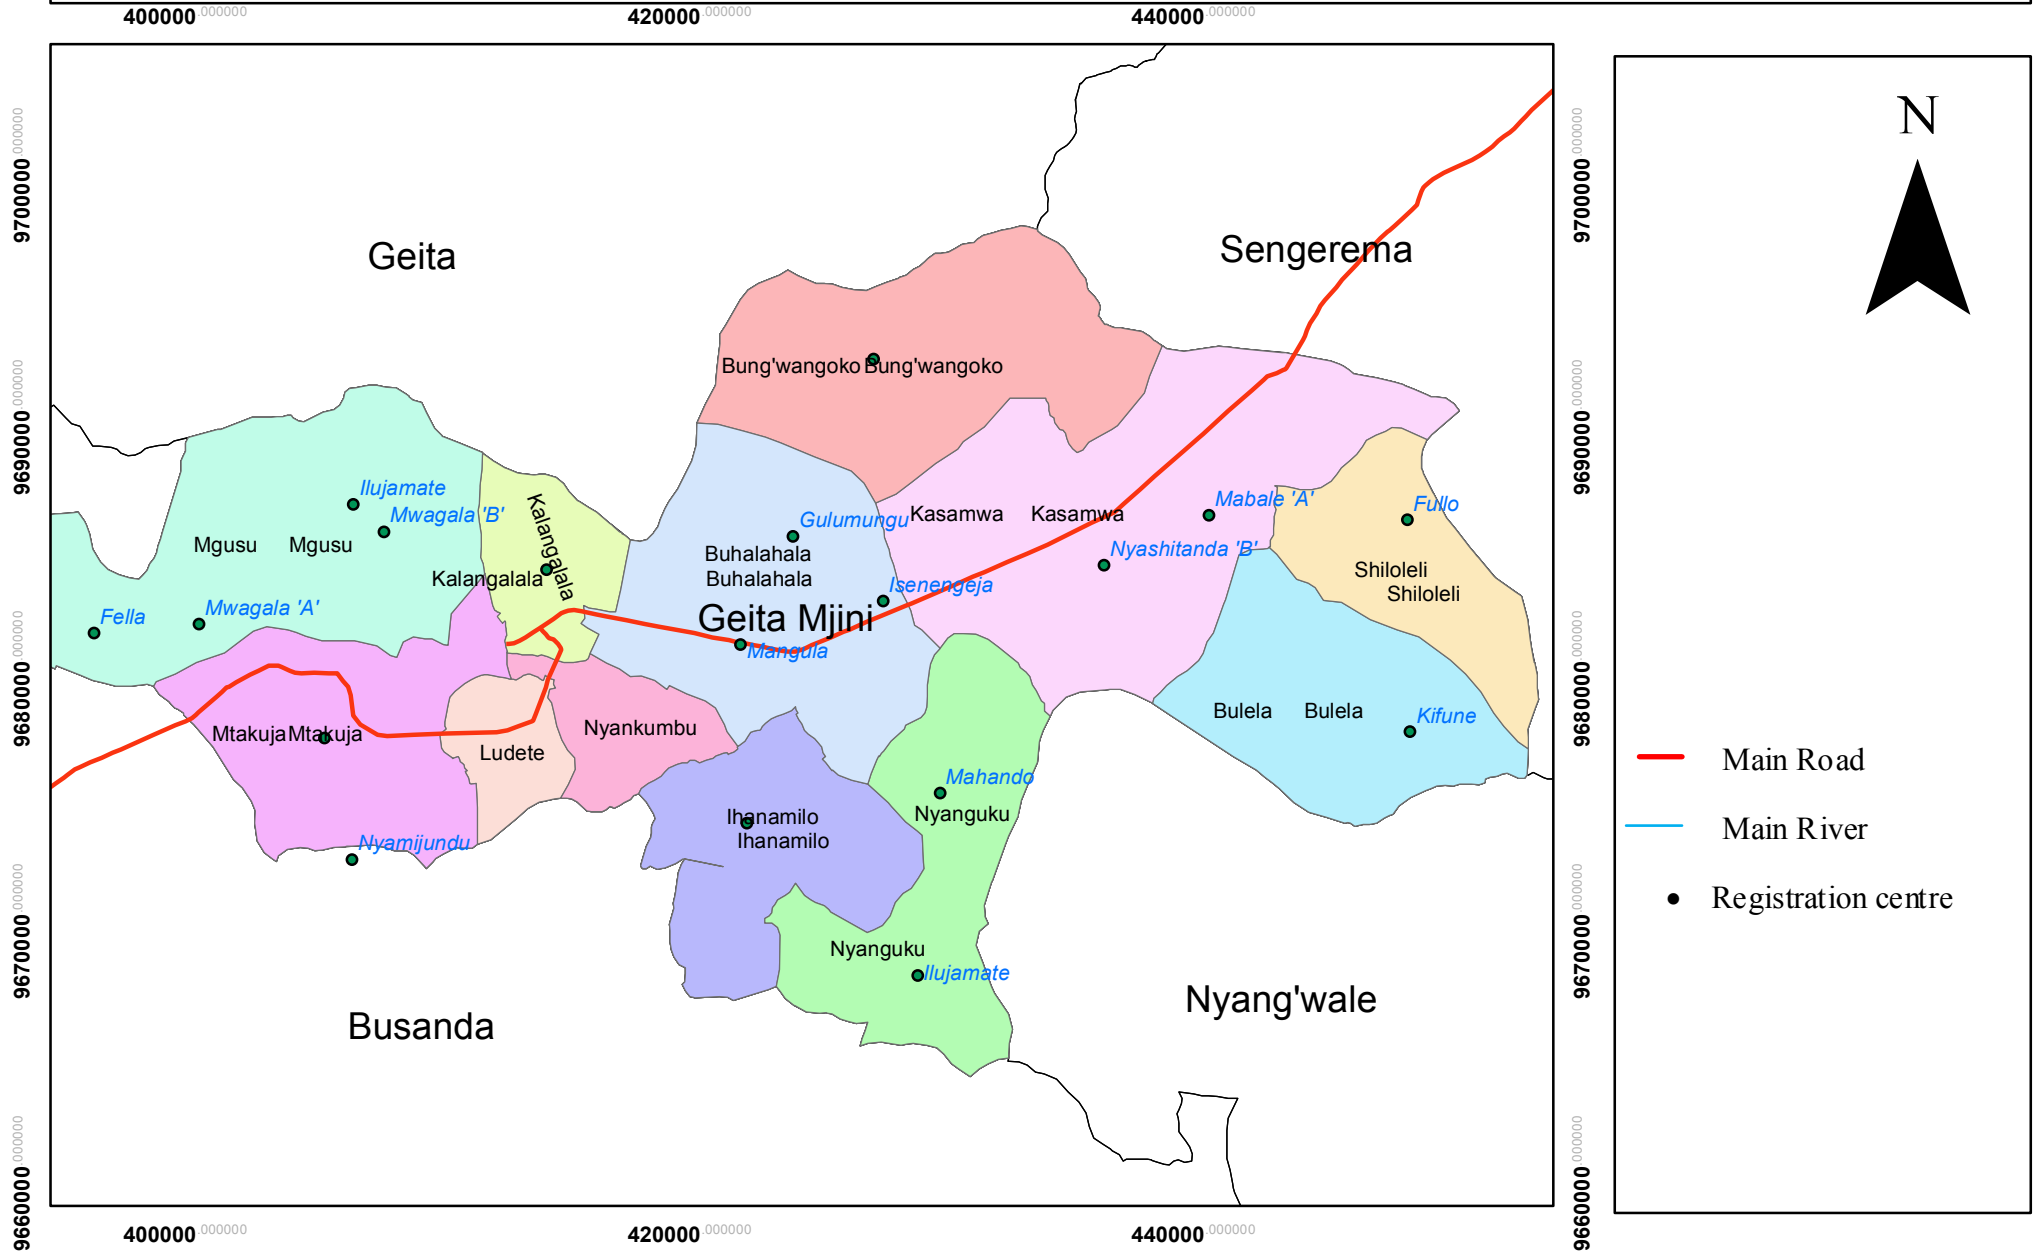

UNITED REPUBLIC OF TANZANIA

GEITA MJINI CONSTITUENCY, WARDS AND REGISTRATION CENTRES

Published by The National Electoral Commission of Tanzania a NEC 2015
Contact: Director of Election, National Electoral Commission, P.O. Box 10923, Dar es Salaam

Projected Coordinate System: WGS_1984_UTM_Zone_37S
Geographic Coordinate System: GCS_WGS_1984