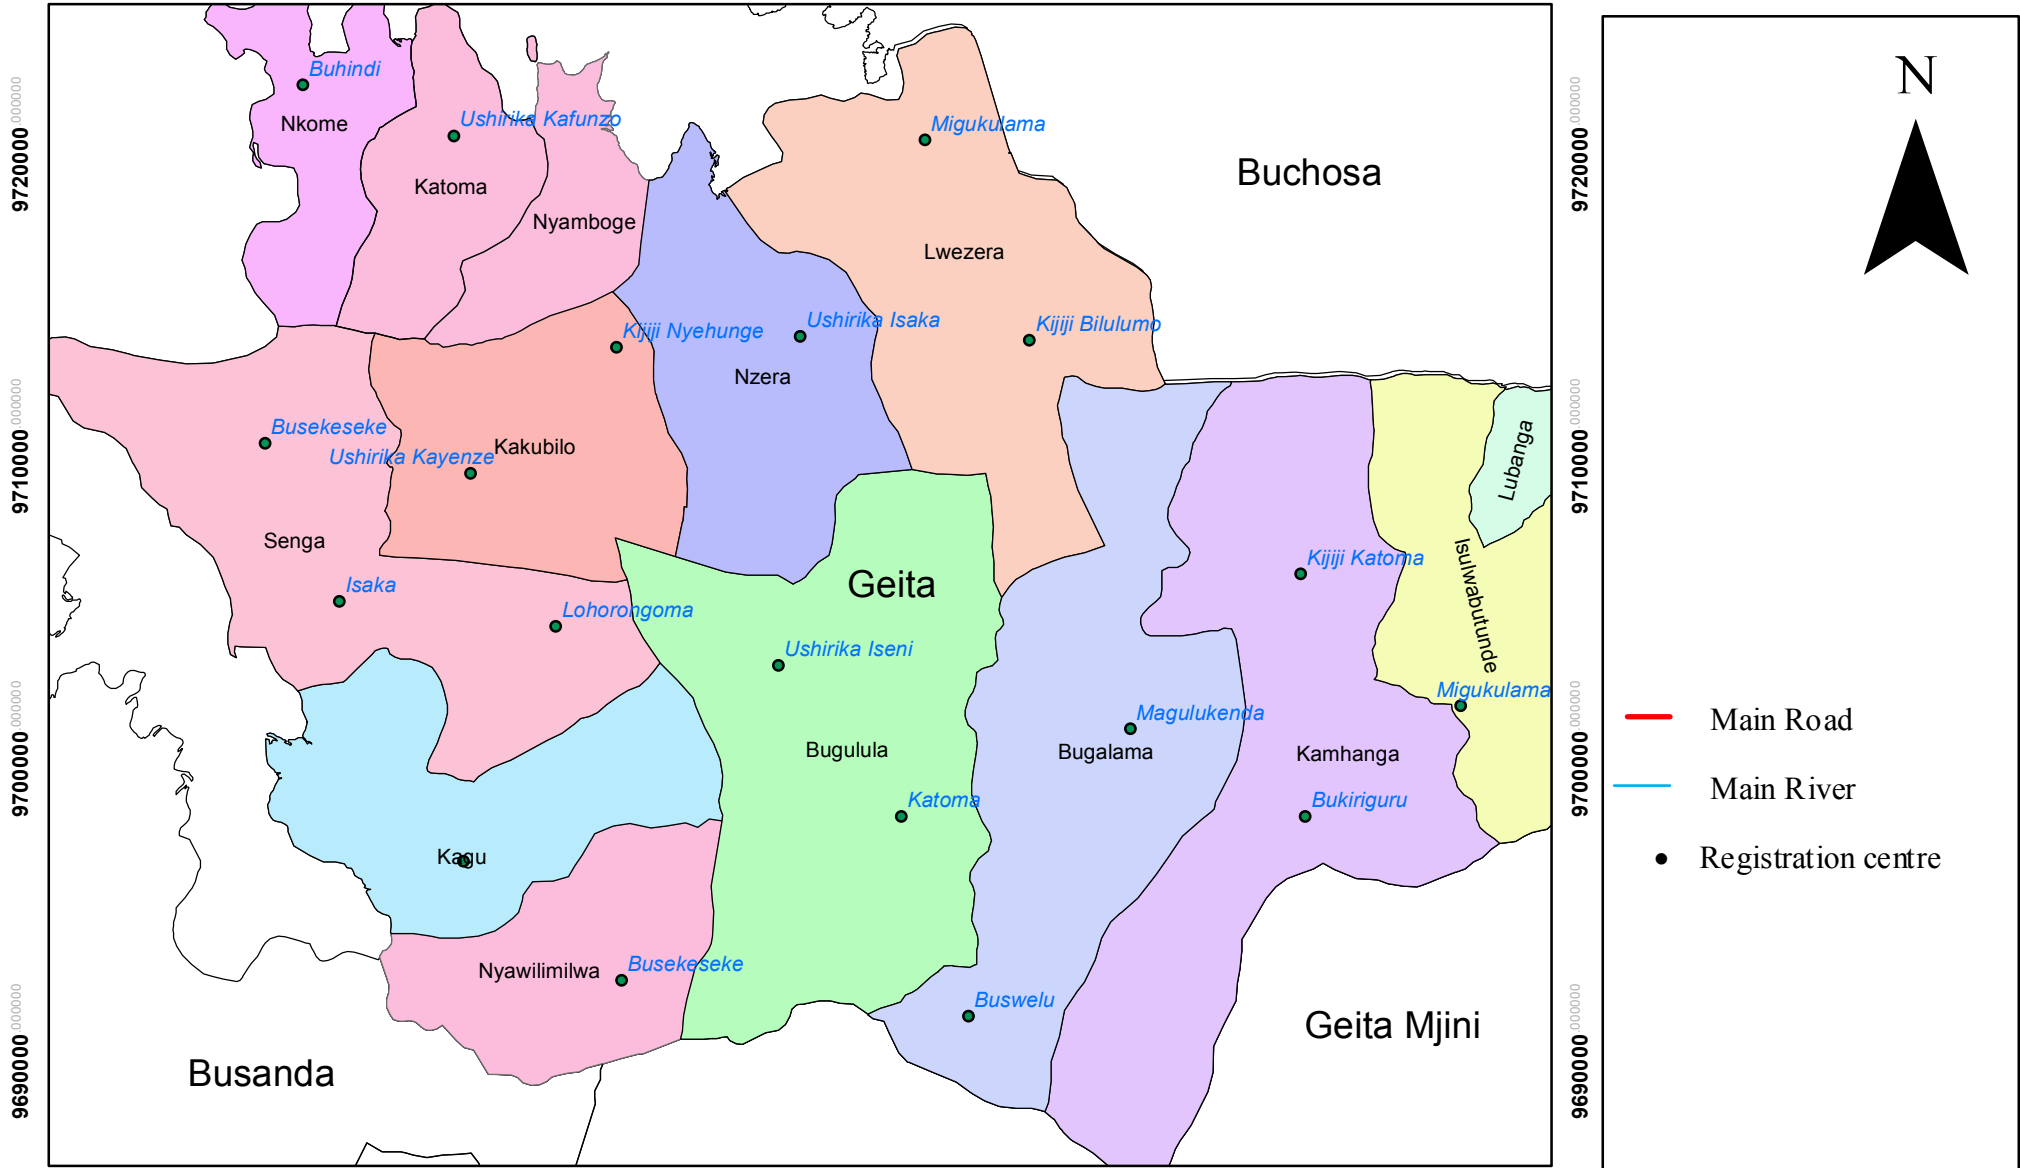

UNITED REPUBLIC OF TANZANIA

GEITA VIJIJINI CONSTITUENCY, WARDS AND REGISTRATION CENTRES

400000 420000

400000 420000

0 1.5 3 6 Kilometers

Published by The National Electoral Commission of Tanzania NEC 2015
 Contact: Director of Election, National Electoral Commission, P.O. Box 10923, Dar es Salaam

Projected Coordinate System: WGS_1984_UTM_Zone_37S
 Geographic Coordinate System: GCS_WGS_1984