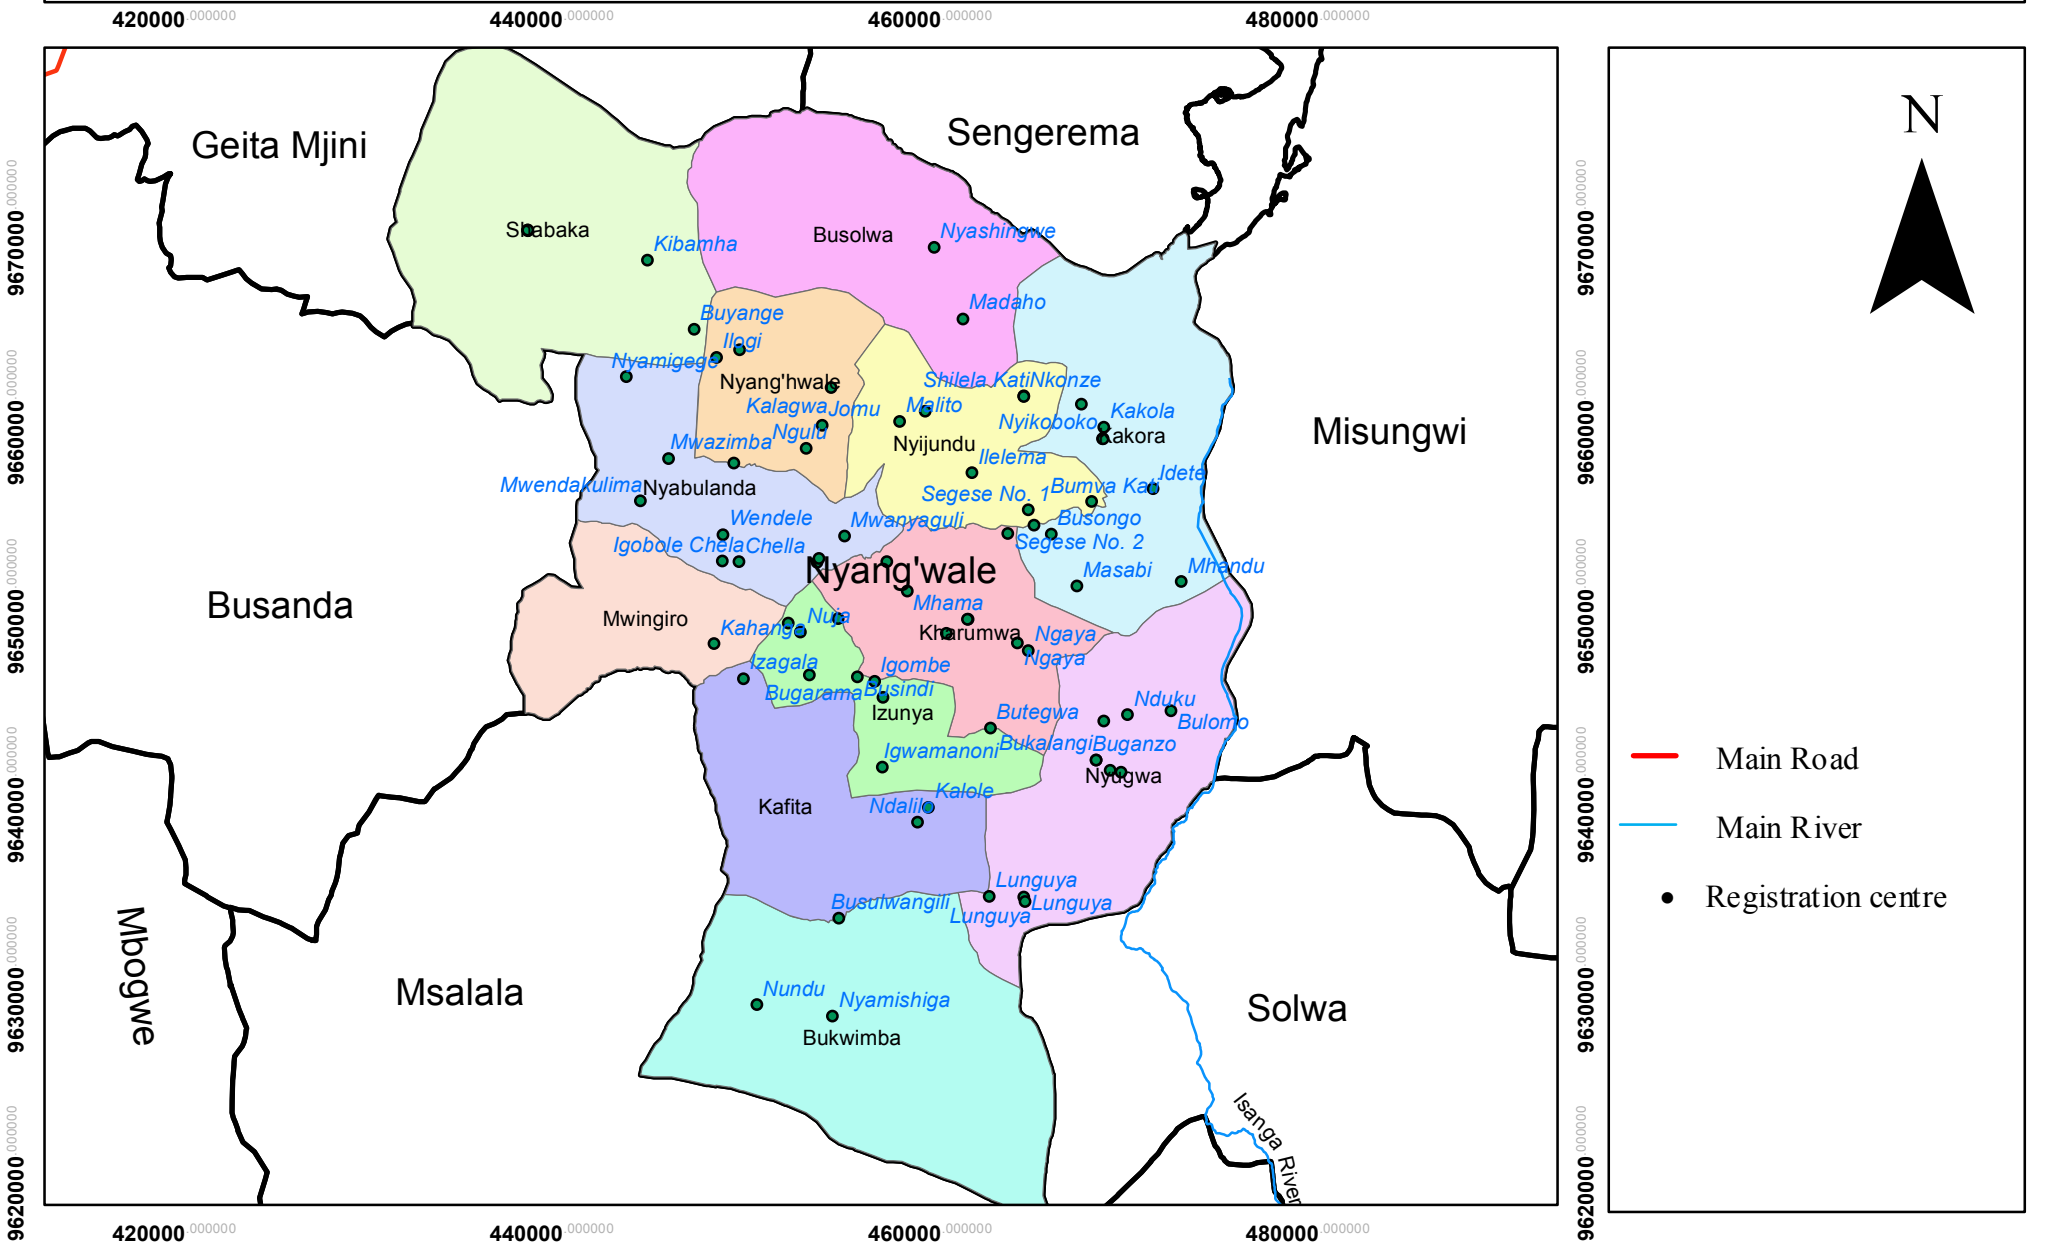

UNITED REPUBLIC OF TANZANIA

NYANGW'ALE CONSTITUENCY, WARDS AND REGISTRATION CENTRES

Published by The National Electoral Commission of Tanzania NEC 2015
 Contact Director of Election, National Electoral Commission, P.O Box 10923, Dar es Salaam

Projected Coordinate System: WGS_1984_UTM_Zone_37S
 Geographic Coordinate System: GCS_WGS_1984