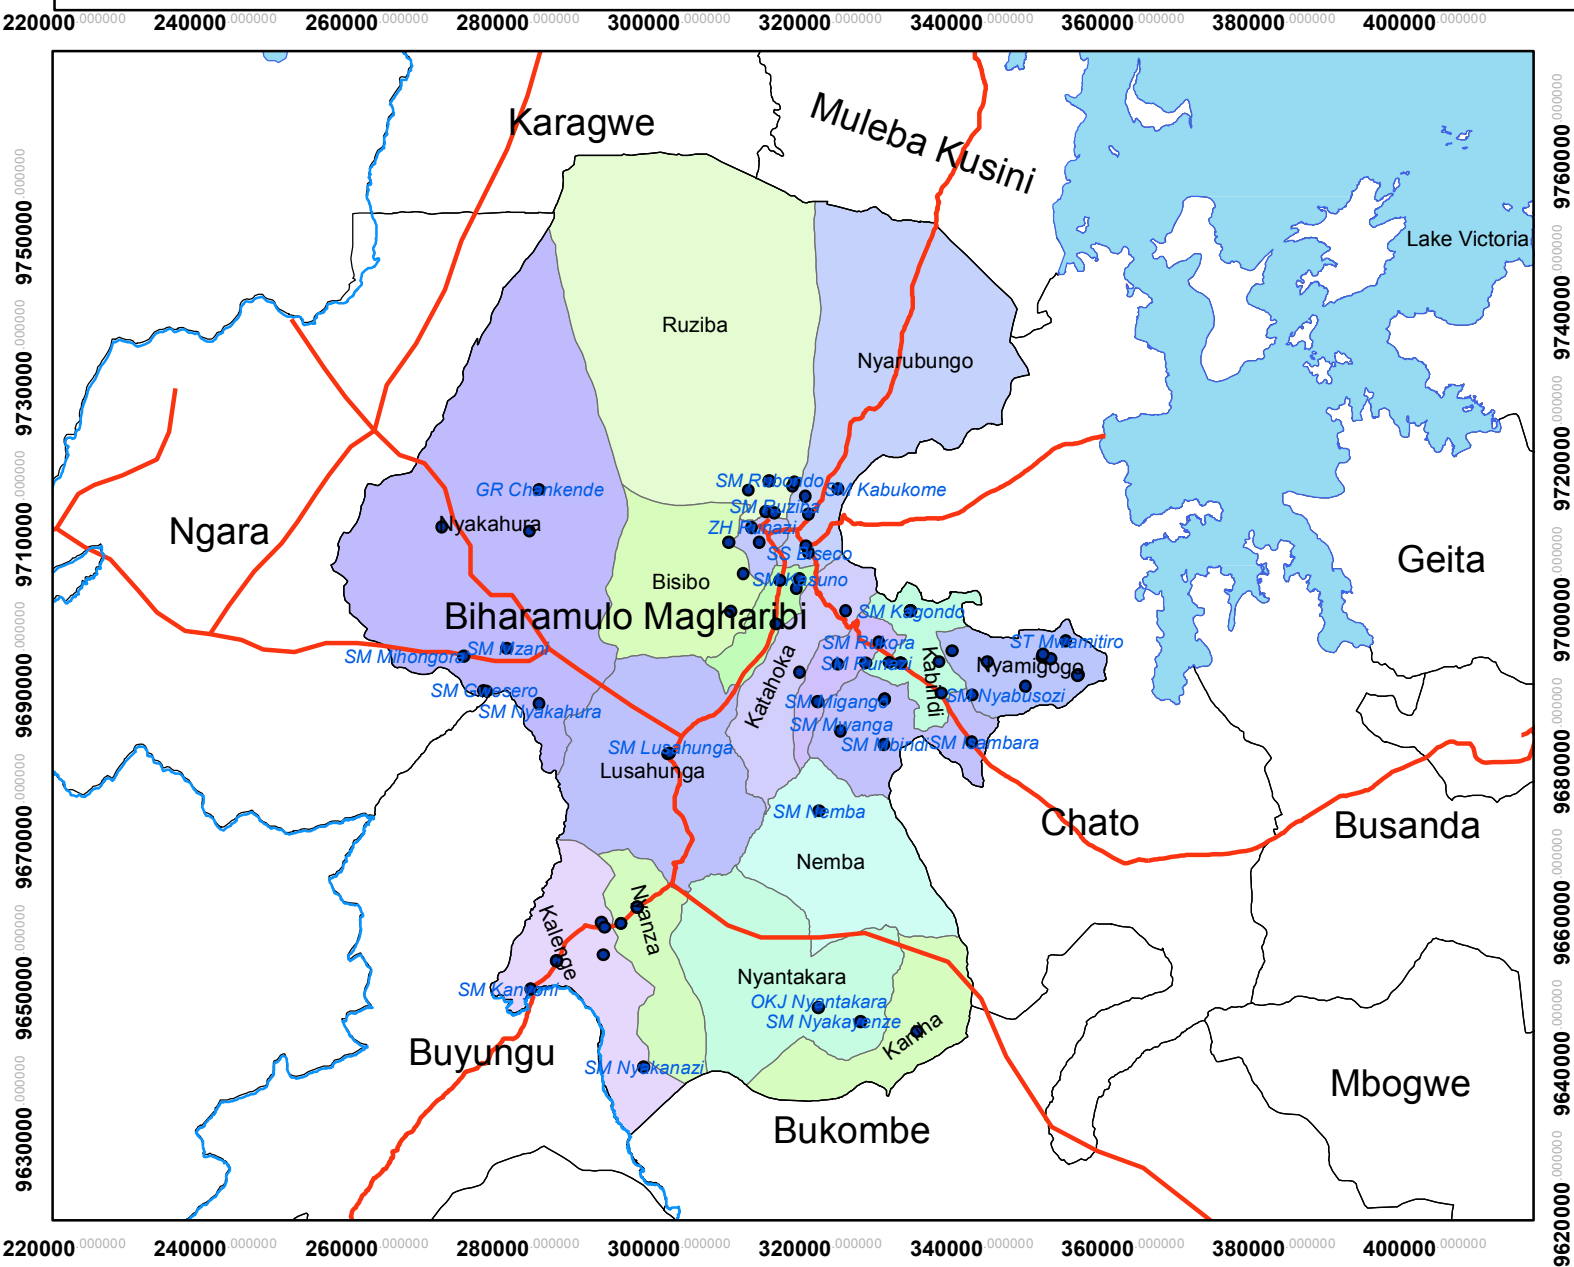

UNITED REPUBLIC OF TANZANIA

BIHARAMULO MAGHARIBI CONSTITUENCY, WARDS AND REGISTRATION CENTRES

- Main Road
- Main River
- Registration Centre

Published by The National Electoral Commission of Tanzania NEC 2015
 Contact Director of Election, National Electoral Commission, P.O Box 10923, Dar es Salaam

Projected Coordinate System: WGS_1984_UTM_Zone_37S
 Geographic Coordinate System: GCS_WGS_1984