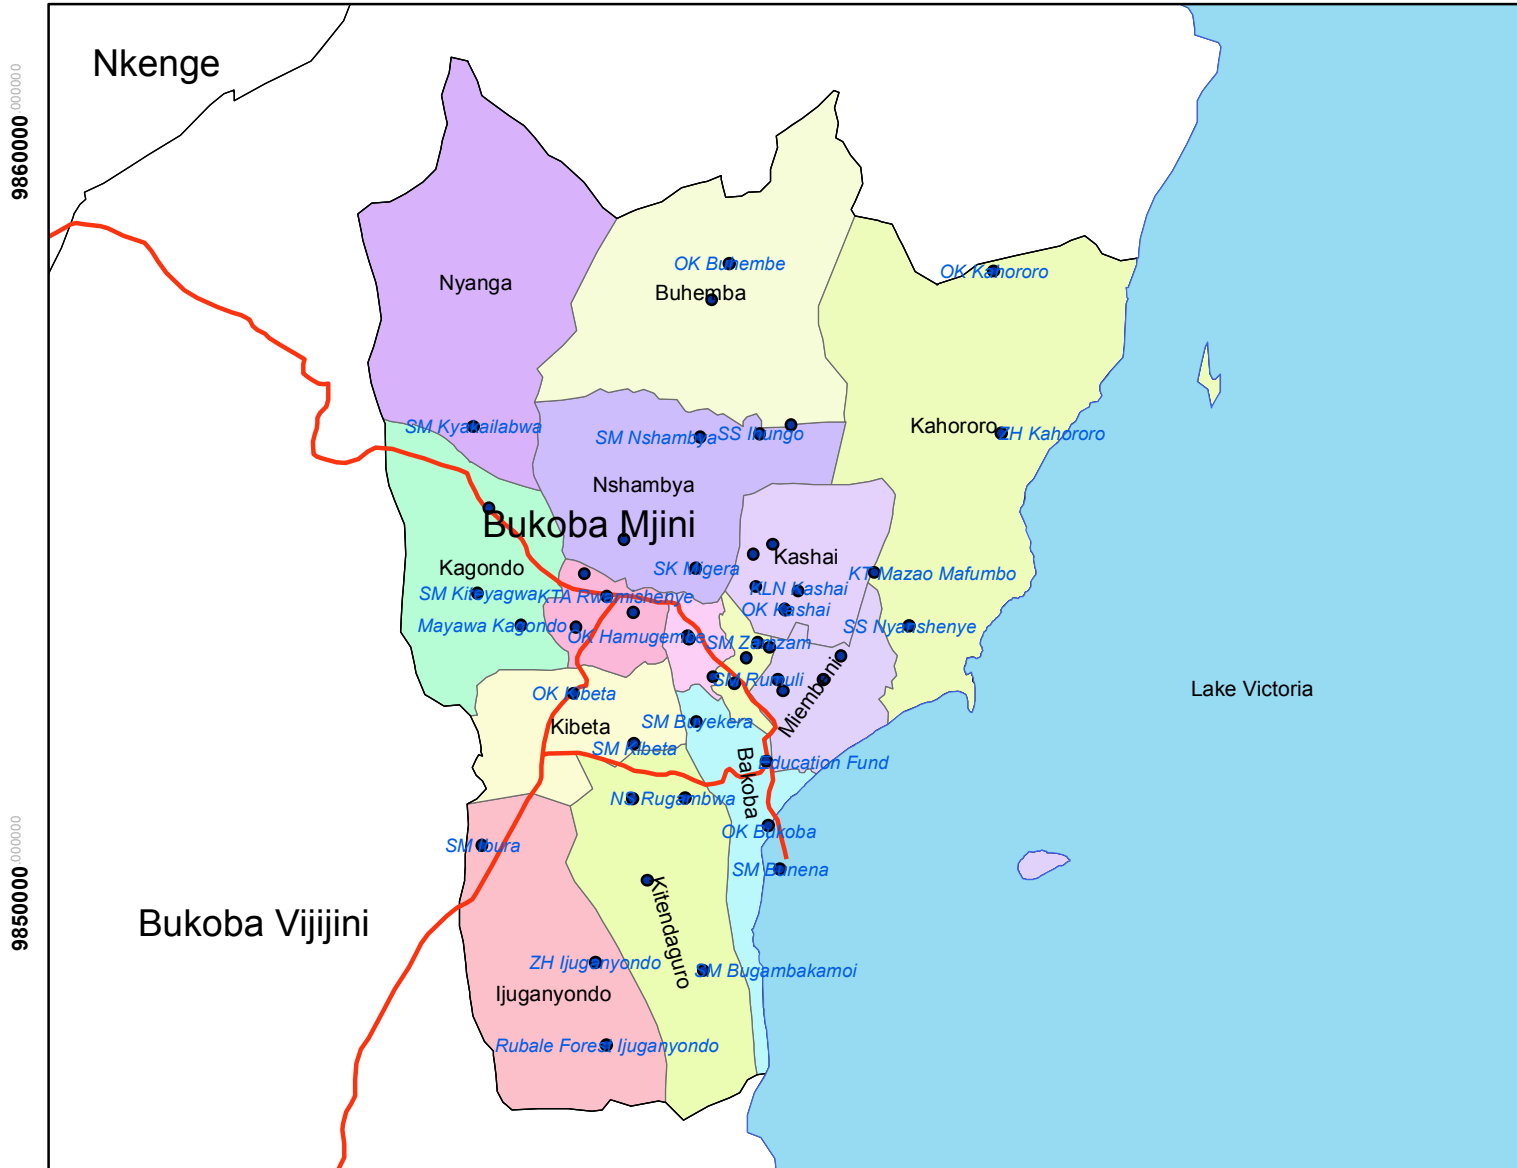

UNITED REPUBLIC OF TANZANIA

BUKOPA MJINI CONSTITUENCY, WARDS AND REGISTRATION CENTRES

360000 000000

9860000 0000000

9850000 0000000

- Main Road
- Main River
- Registration Centre

360000 000000

00.459 1.8 Kilometers

Published by The National Electoral Commission of Tanzania NEC 2015
 Contact Director of Election, National Electoral Commission, P.O Box 10923, Dar es Salaam

Projected Coordinate System: WGS_1984_UTM_Zone_37S
 Geographic Coordinate System: GCS_WGS_1984