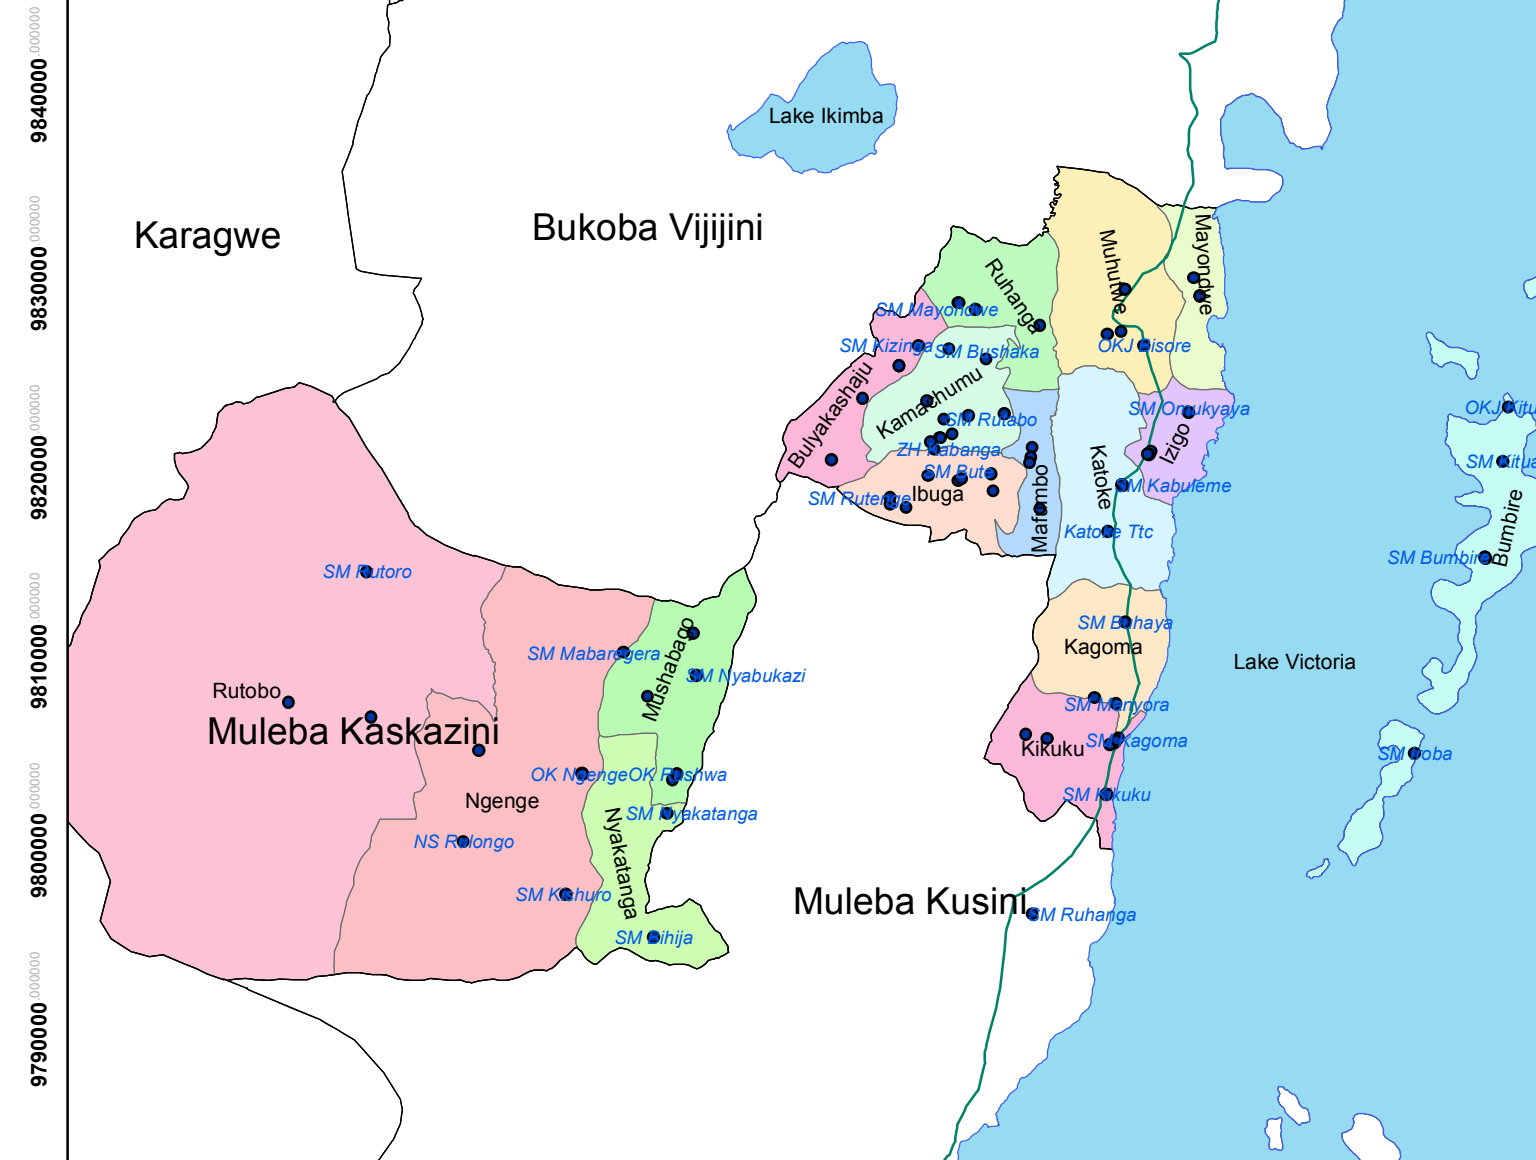

# UNITED REPUBLIC OF TANZANIA

## MULEBA KASKAZINI CONSTITUENCY, WARDS AND REGISTRATION CENTRES

300000 000000 320000 000000 340000 000000 360000 000000

300000 000000 320000 000000 340000 000000 360000 000000

01.53 6 Kilometers

Published by The National Electoral Commission of Tanzania NEC 2015  
 Contact Director of Election, National Electoral Commission, P.O Box 10923, Dar es Salaam

Projected Coordinate System: WGS\_1984\_UTM\_Zone\_37S  
 Geographic Coordinate System: GCS\_WGS\_1984