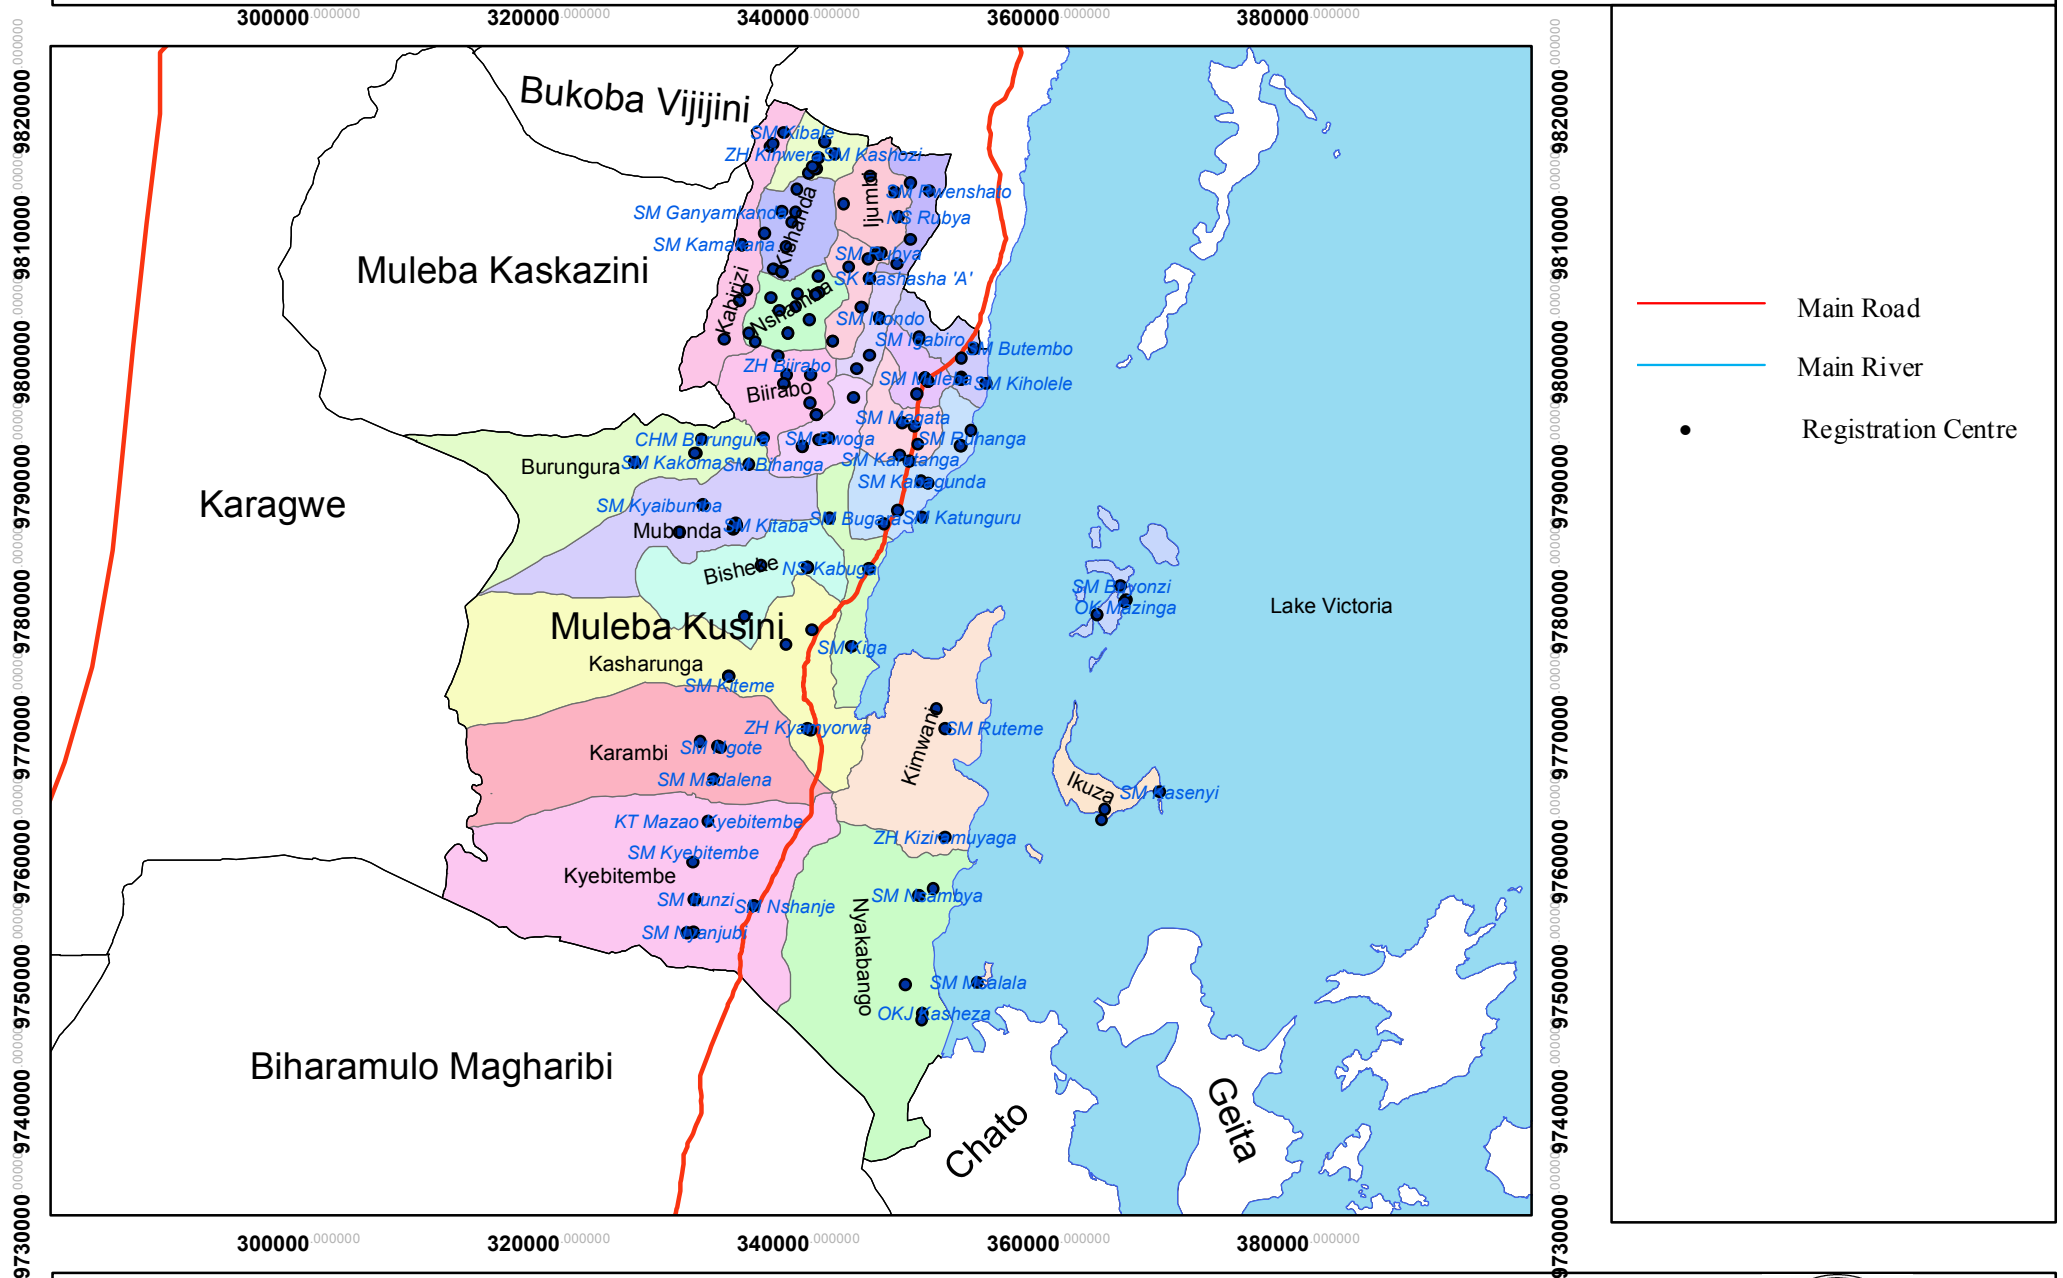

UNITED REPUBLIC OF TANZANIA

MULEBA KUSINI CONSTITUENCY, WARDS AND REGISTRATION CENTRES

0 2.5 10 Kilometers

Published by The National Electoral Commission of Tanzania NEC 2015
 Contact Director of Election, National Electoral Commission, P.O Box 10923, Dar es Salaam

Projected Coordinate System: WGS_1984_UTM_Zone_37S
 Geographic Coordinate System: GCS_WGS_1984