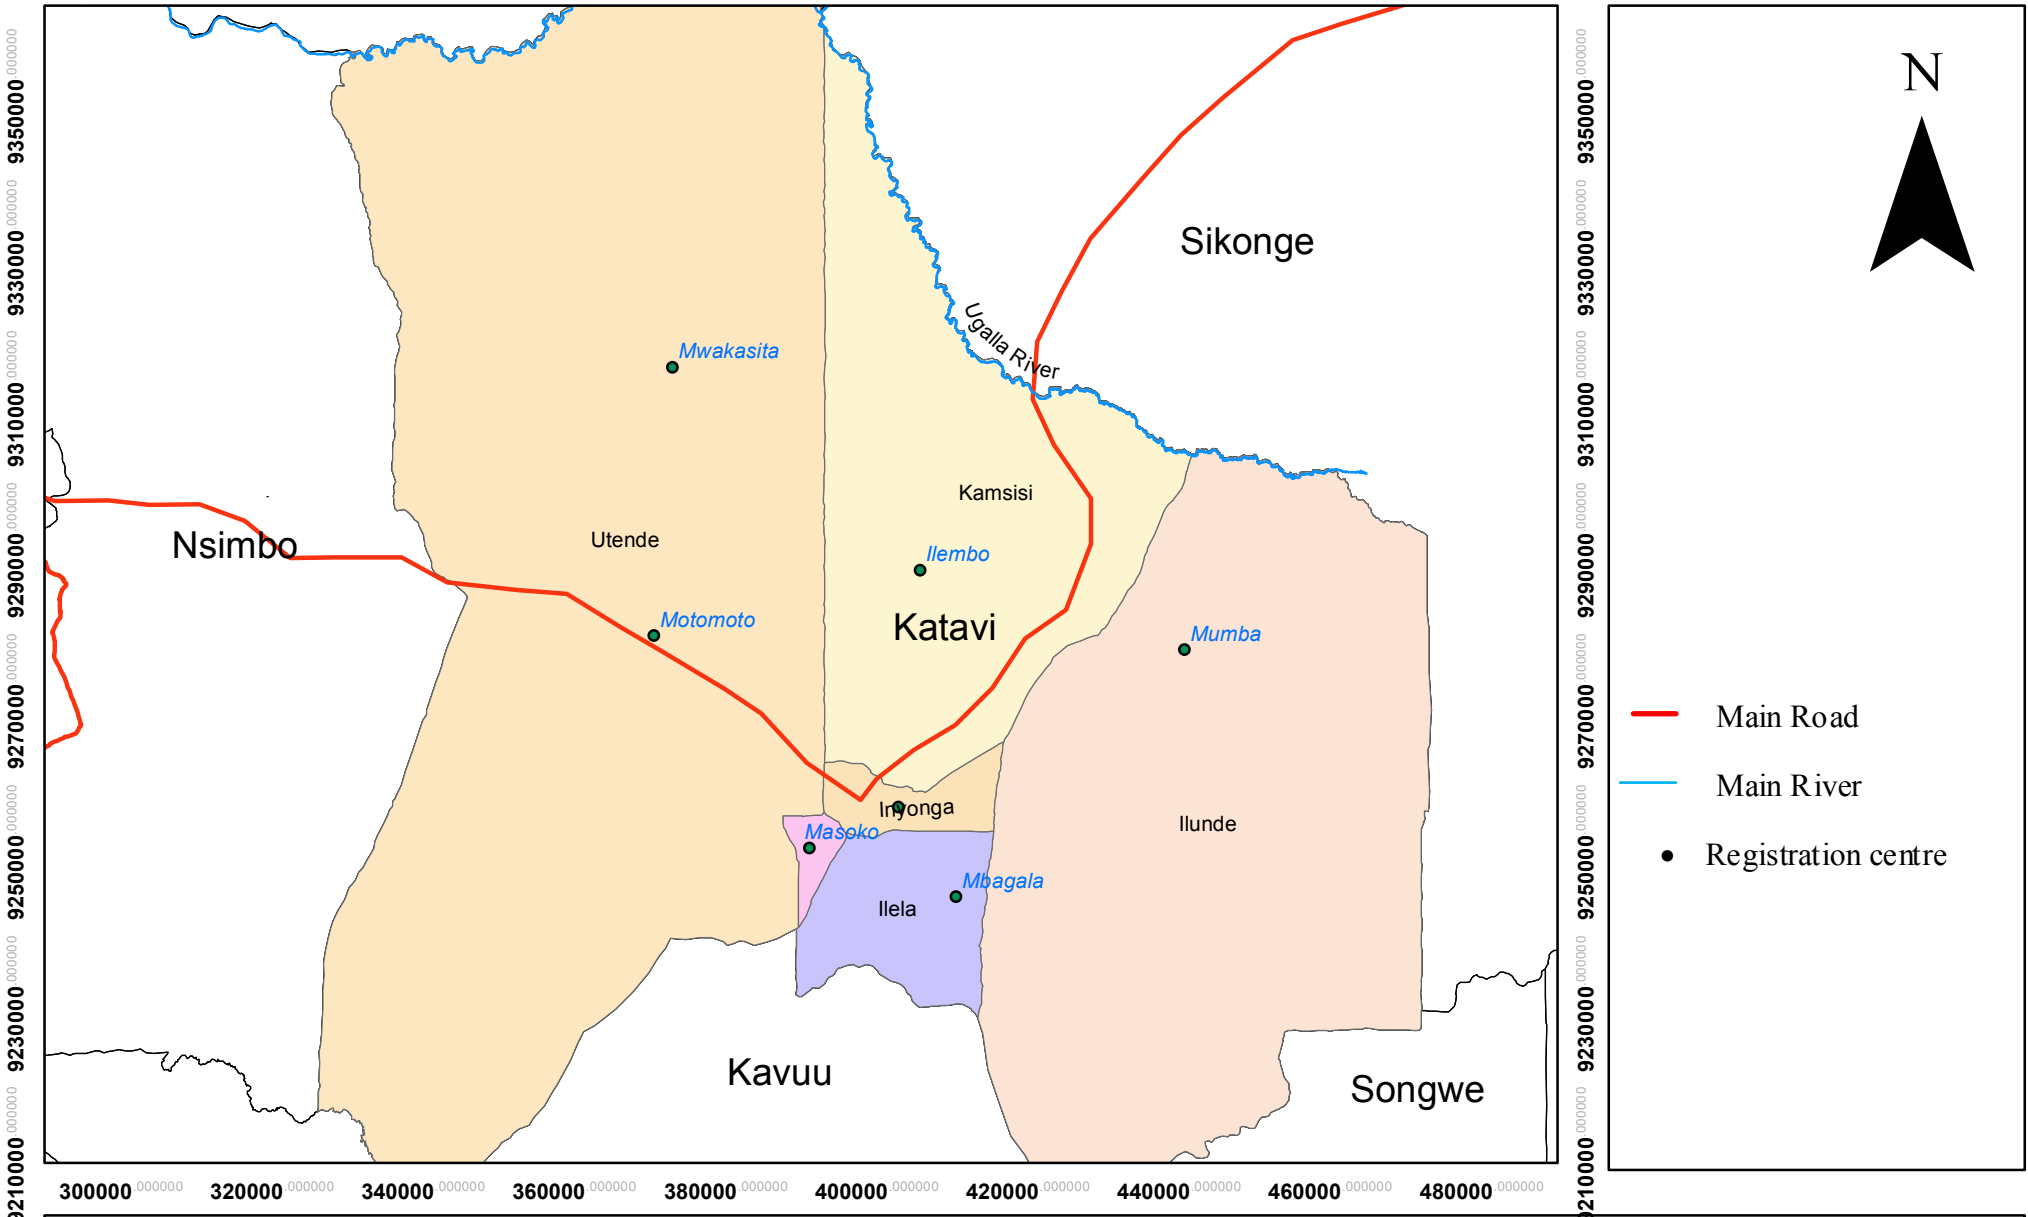

UNITED REPUBLIC OF TANZANIA

KATAVI CONSTITUENCY, WARDS AND REGISTRATION CENTRES

300000 320000 340000 360000 380000 400000 420000 440000 460000 480000

300000 320000 340000 360000 380000 400000 420000 440000 460000 480000

0 5 10 20 Kilometers

Published by The National Electoral Commission of Tanzania NEC 2015
 Contact: Director of Election, National Electoral Commission, P.O. Box 10923, Dar es Salaam

Projected Coordinate System: WGS_1984_UTM_Zone_37S
 Geographic Coordinate System: GCS_WGS_1984