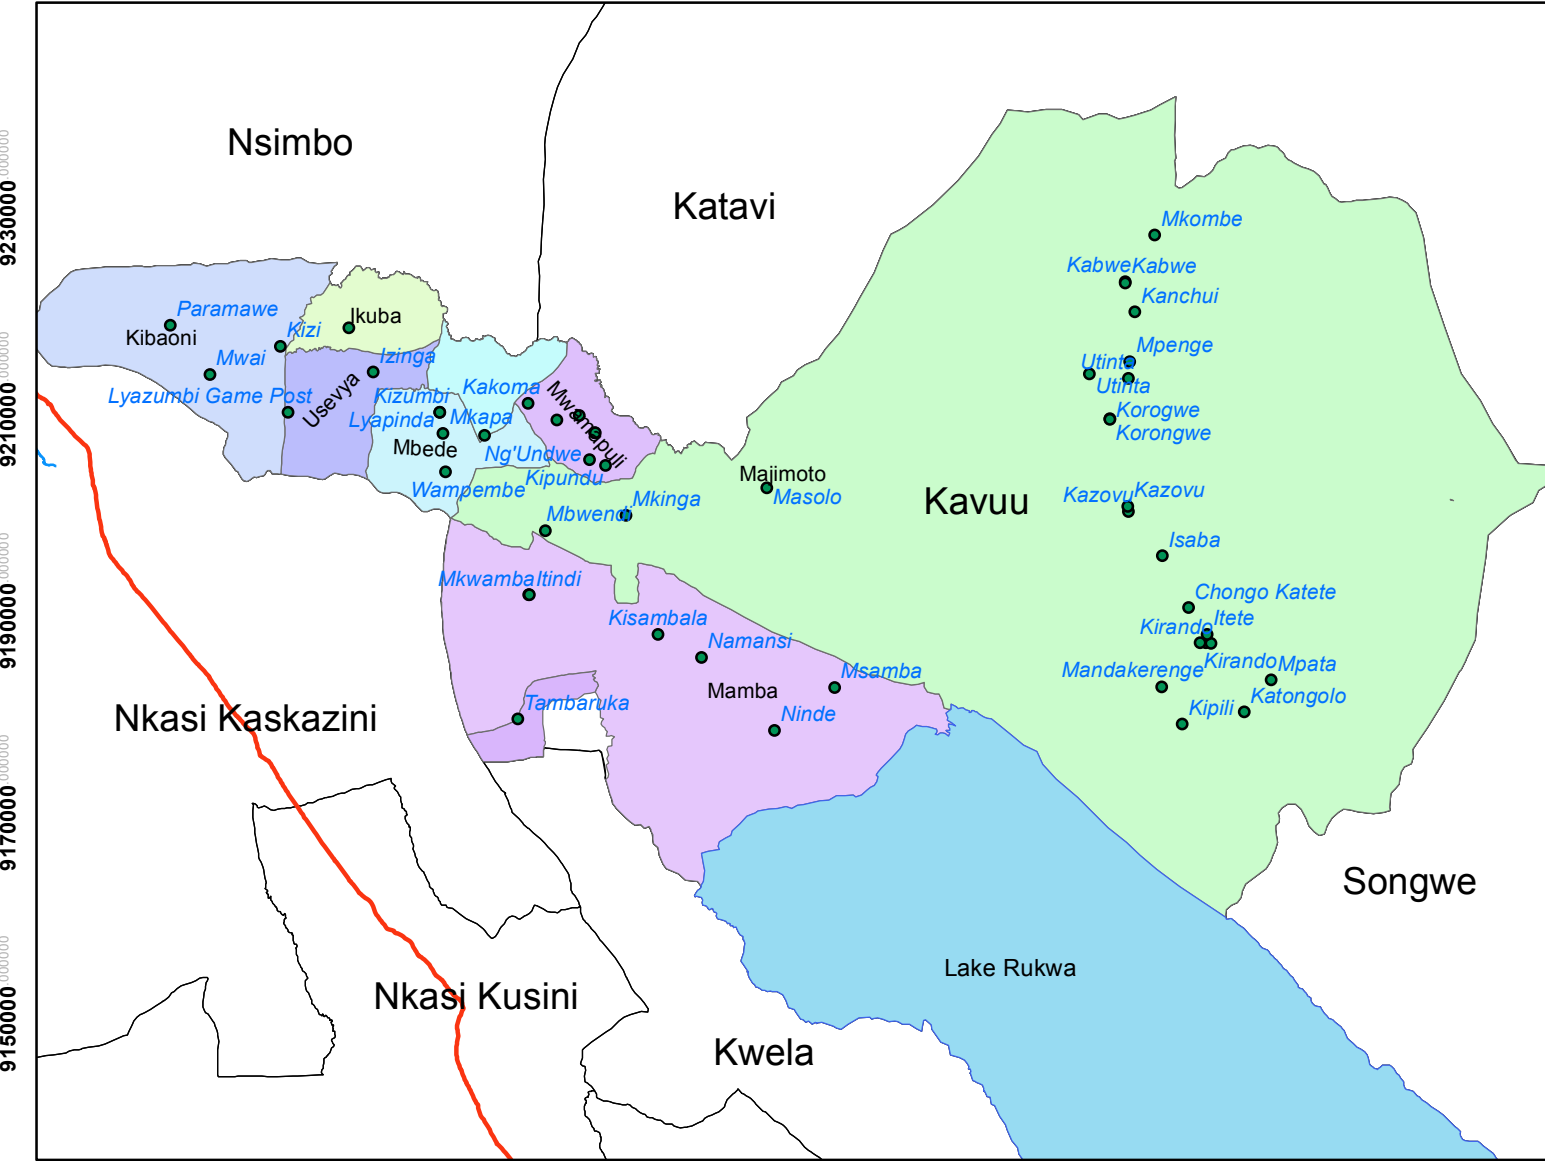

UNITED REPUBLIC OF TANZANIA

KAVUU CONSTITUENCY, WARDS AND REGISTRATION CENTRES

280000 300000 320000 340000 360000 380000 400000 420000

280000 300000 320000 340000 360000 380000 400000 420000

0 4.5 9 18 Kilometers

Published by The National Electoral Commission of Tanzania NEC 2015
 Contact Director of Election, National Electoral Commission, P.O Box 10923, Dar es Salaam

Projected Coordinate System: WGS_1984_UTM_Zone_37S
 Geographic Coordinate System: GCS_WGS_1984