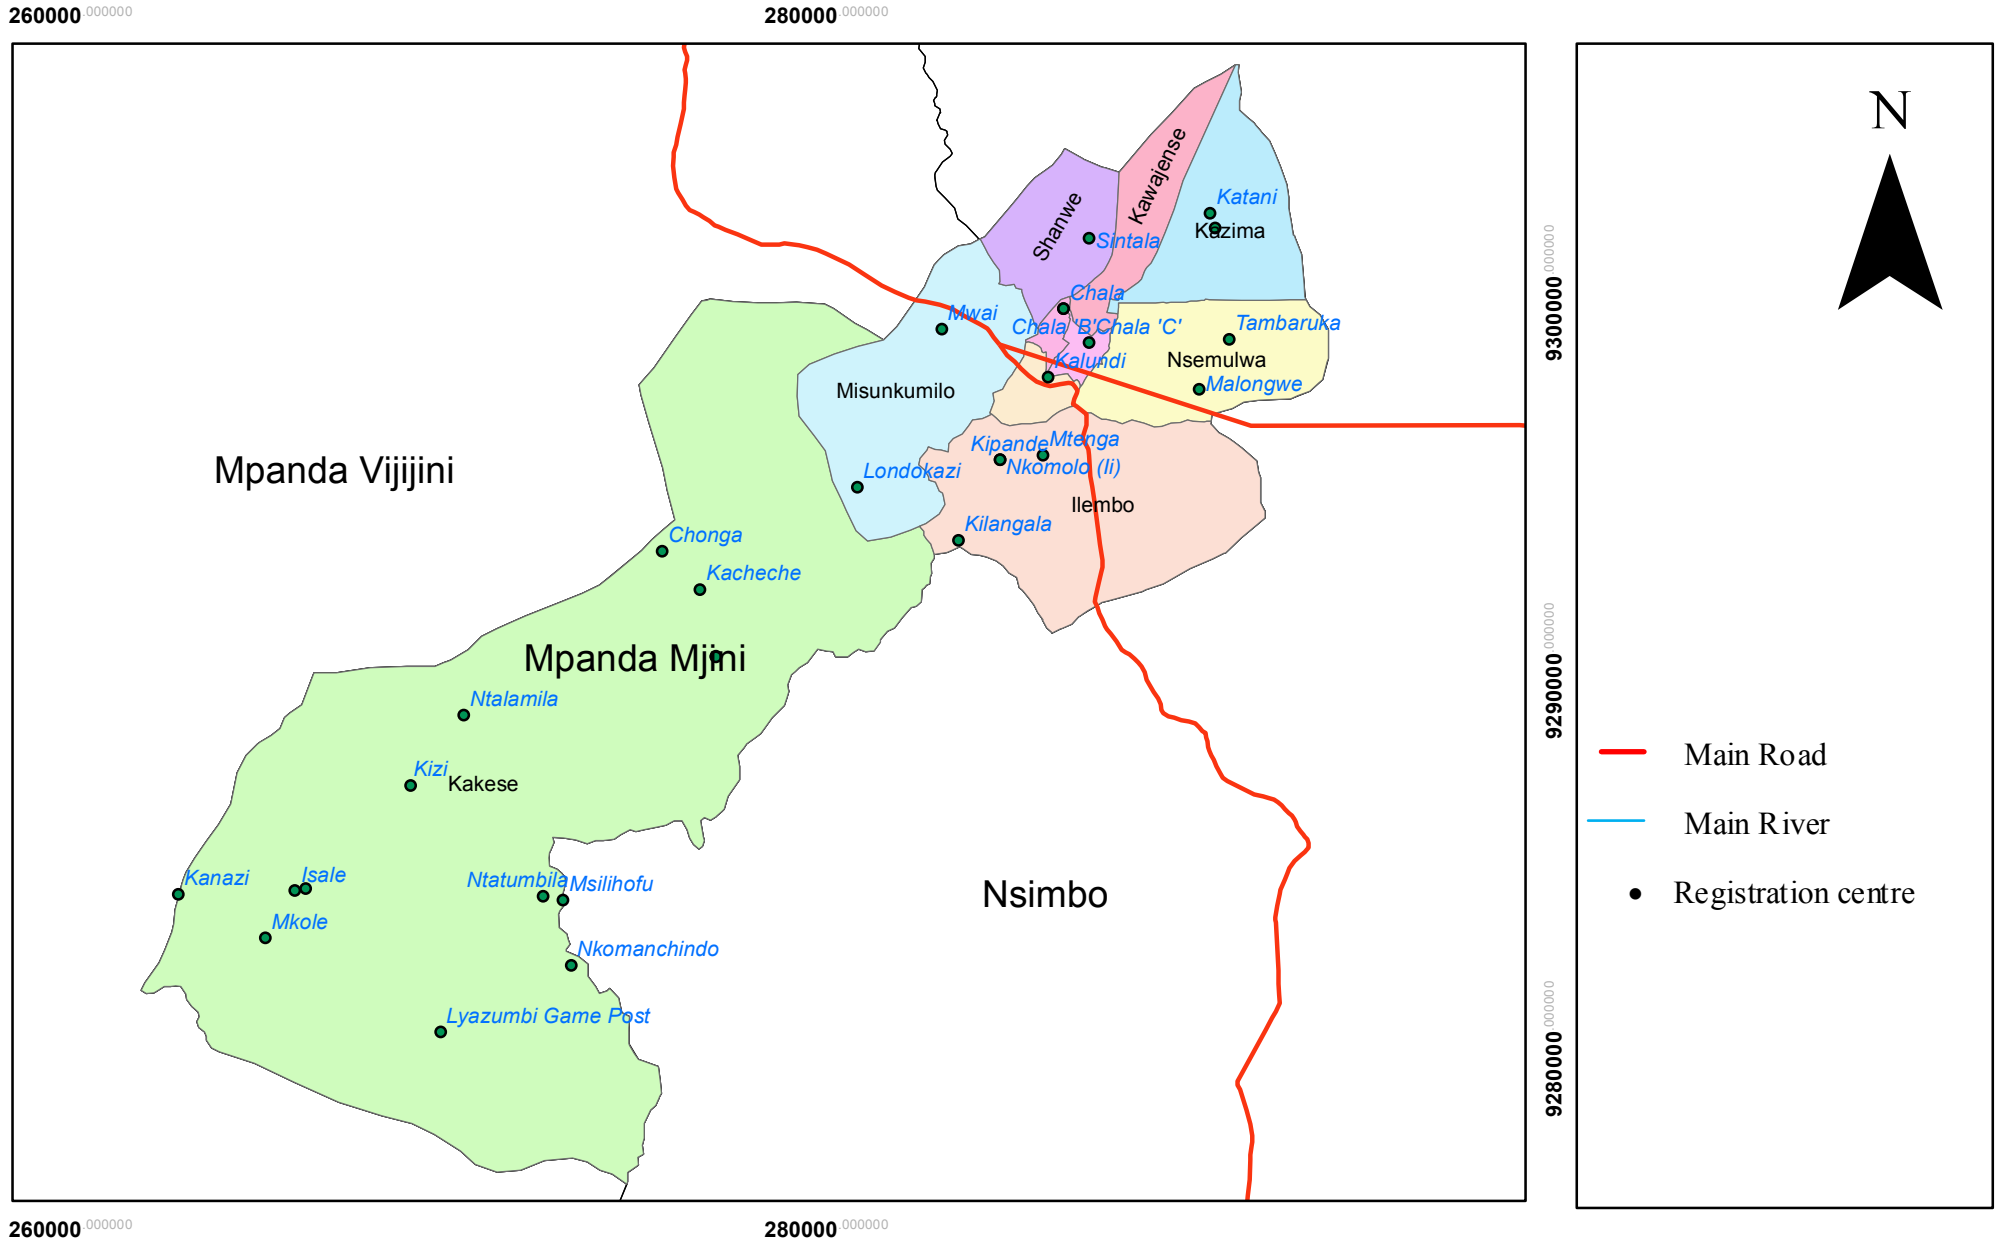

UNITED REPUBLIC OF TANZANIA

MPANDA MJINI CONSTITUENCY, WARDS AND REGISTRATION CENTRES

0 1.252.5 5 Kilometers

Published by The National Electoral Commission of Tanzania NEC 2015
 Contact: Director of Election, National Electoral Commission, P.O Box 10923, Dar es Salaam

Projected Coordinate System: WGS_1984_UTM_Zone_37S
 Geographic Coordinate System: GCS_WGS_1984