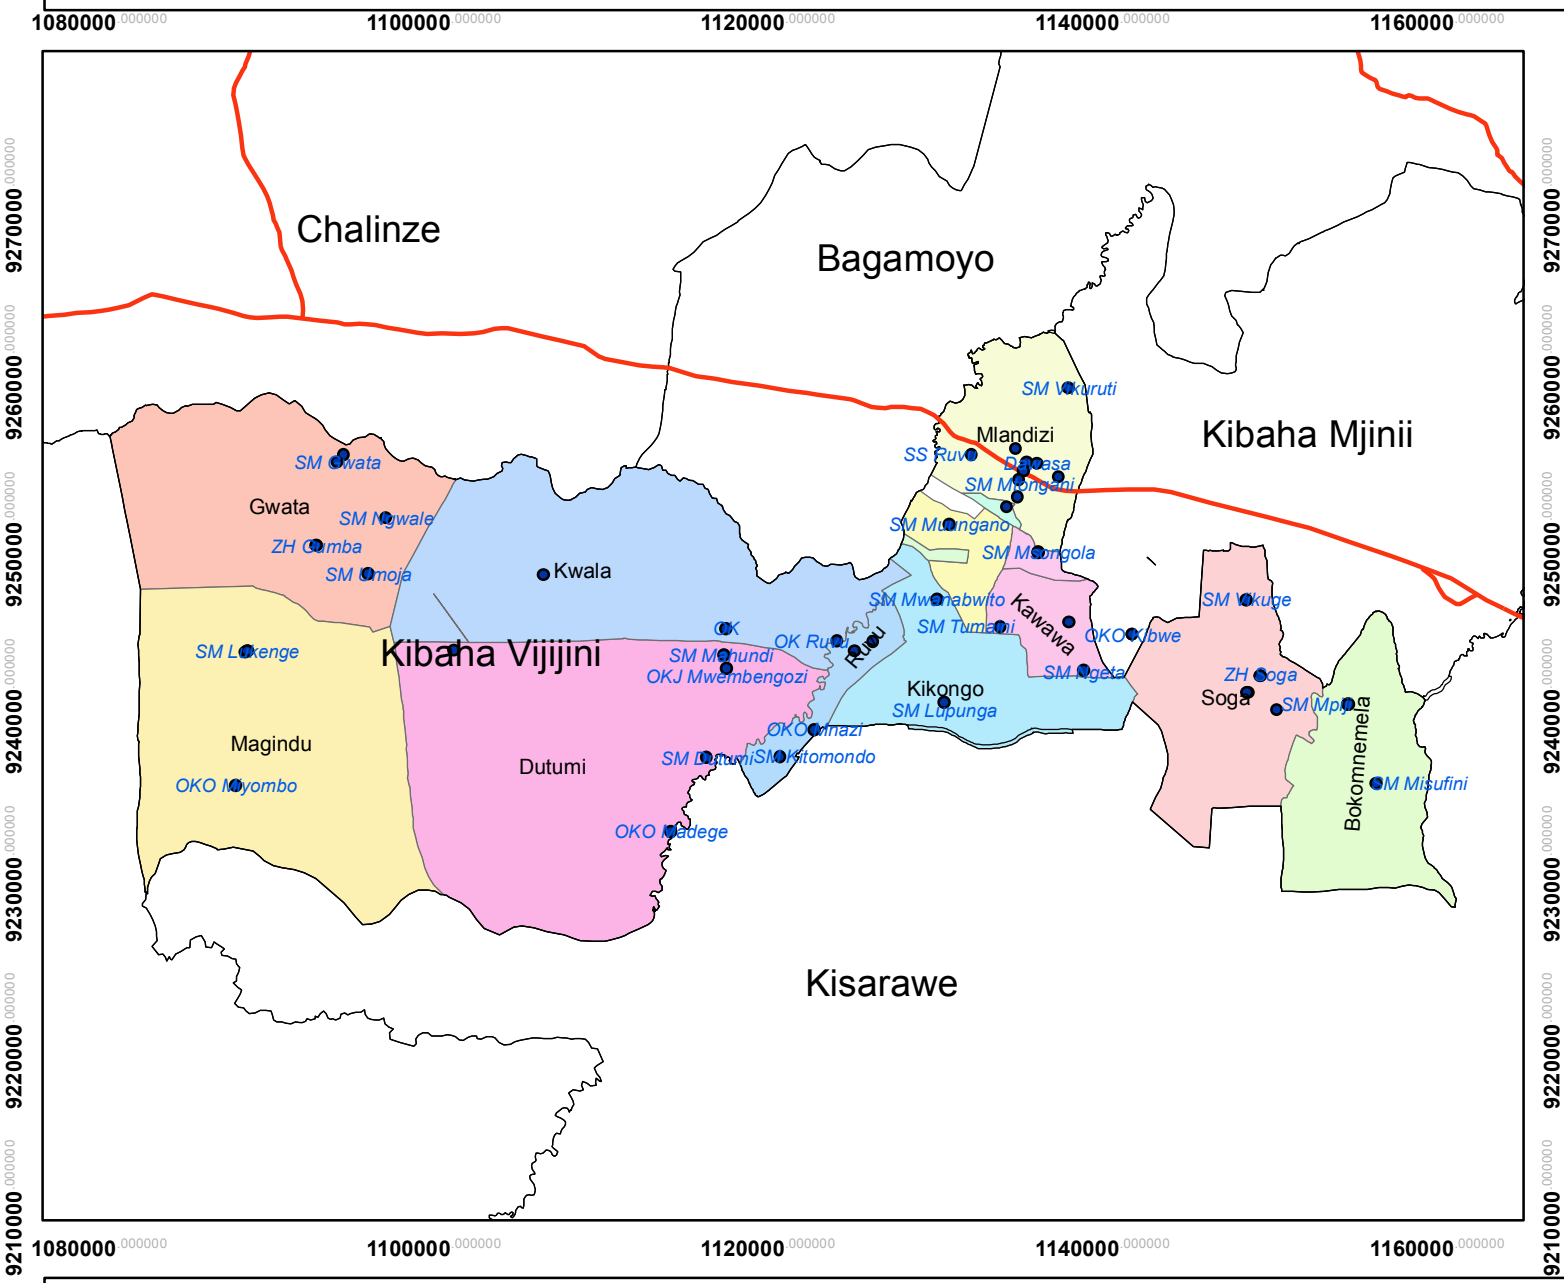

UNITED REPUBLIC OF TANZANIA

KIBAHA VIJIJINI CONSTITUENCY, WARDS AND REGISTRATION CENTRES

- Main Road
- Main River
- Registration Centre

01.53 6 Kilometers

Published by The National Electoral Commission of Tanzania NEC 2015
 Contact Director of Election, National Electoral Commission, P.O Box 10923, Dar es Salaam

Projected Coordinate System: WGS_1984_UTM_Zone_37S
 Geographic Coordinate System: GCS_WGS_1984