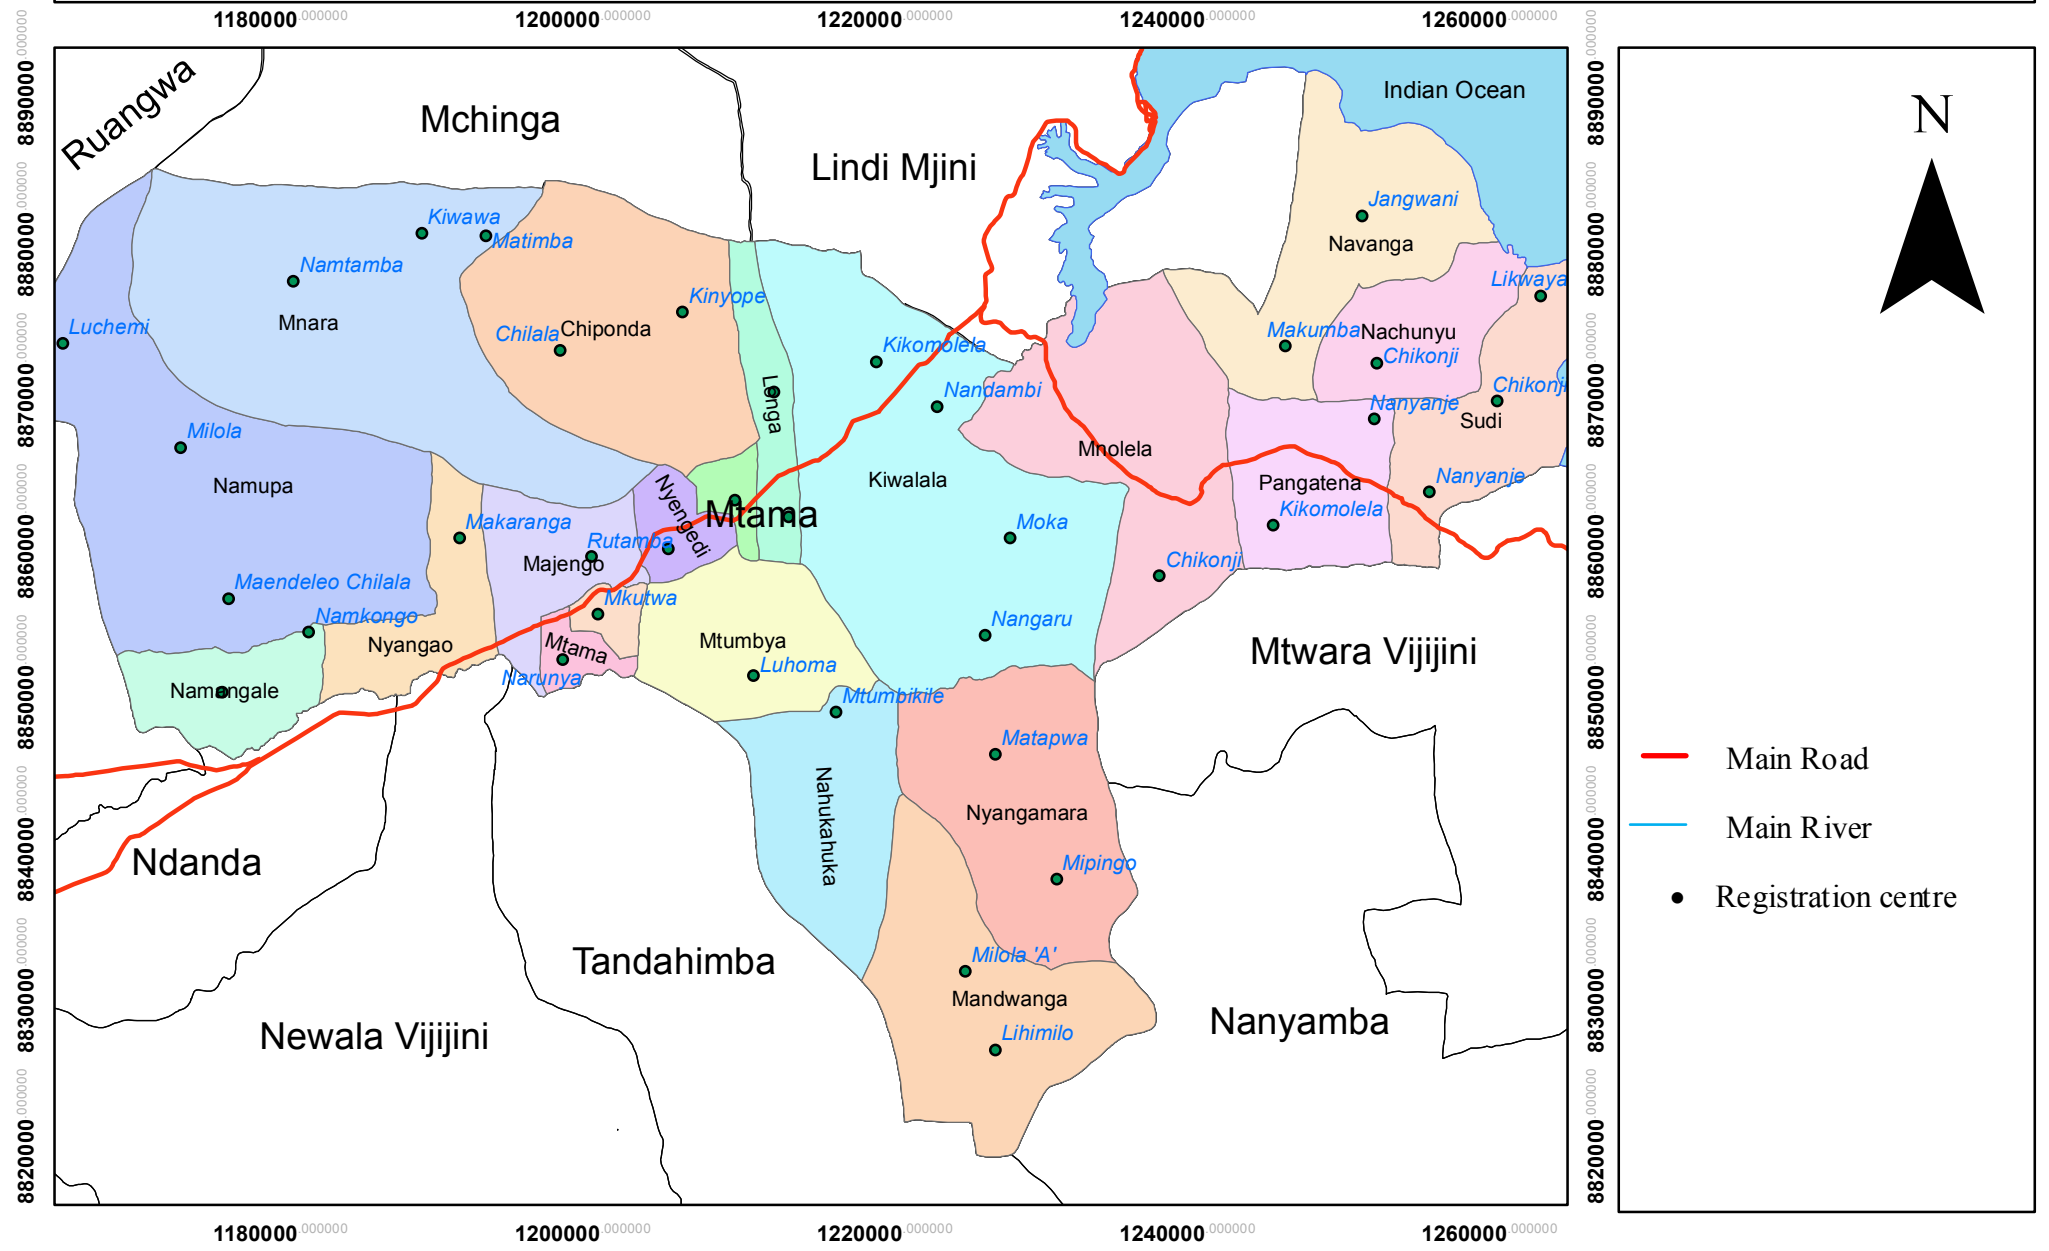

UNITED REPUBLIC OF TANZANIA

MTAMA CONSTITUENCY, WARDS AND REGISTRATION CENTRES

Published by The National Electoral Commission of Tanzania NEC 2015
Contact: Director of Election, National Electoral Commission, P.O Box 10923, Dar es Salaam

Projected Coordinate System: WGS_1984_UTM_Zone_37S
Geographic Coordinate System: GCS_WGS_1984