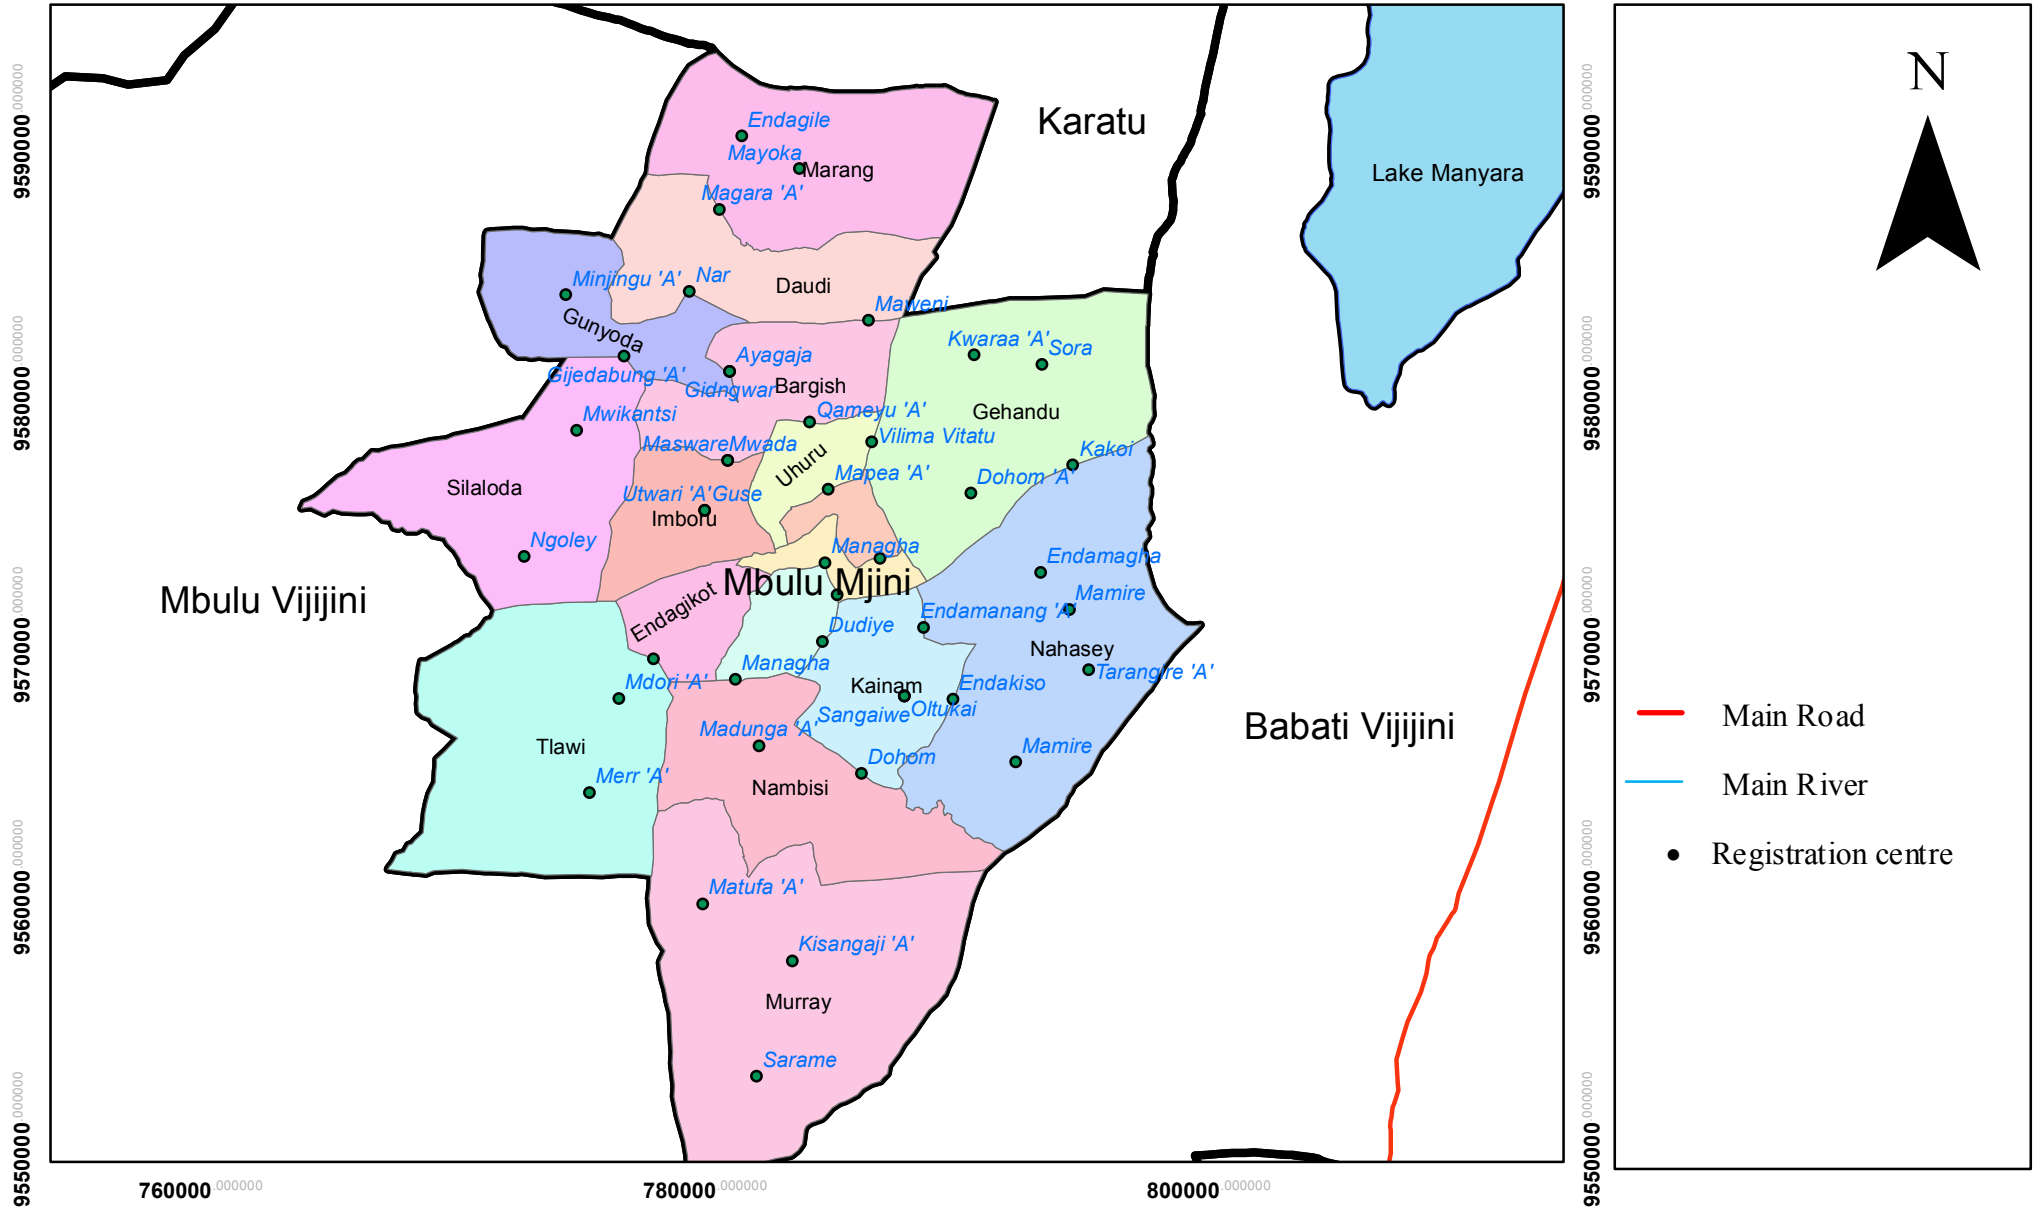

UNITED REPUBLIC OF TANZANIA

MBULU MJINI CONSTITUENCY, WARDS AND REGISTRATION CENTRES

760000 000000

780000 000000

800000 000000

N

- Main Road
- Main River
- Registration centre

760000 000000

780000 000000

800000 000000

9550000 000000

Published by The National Electoral Commission of Tanzania NEC 2015
 Contact: Director of Election, National Electoral Commission, P.O Box 10923, Dar es Salaam

Projected Coordinate System: WGS_1984_UTM_Zone_37S
 Geographic Coordinate System: GCS_WGS_1984