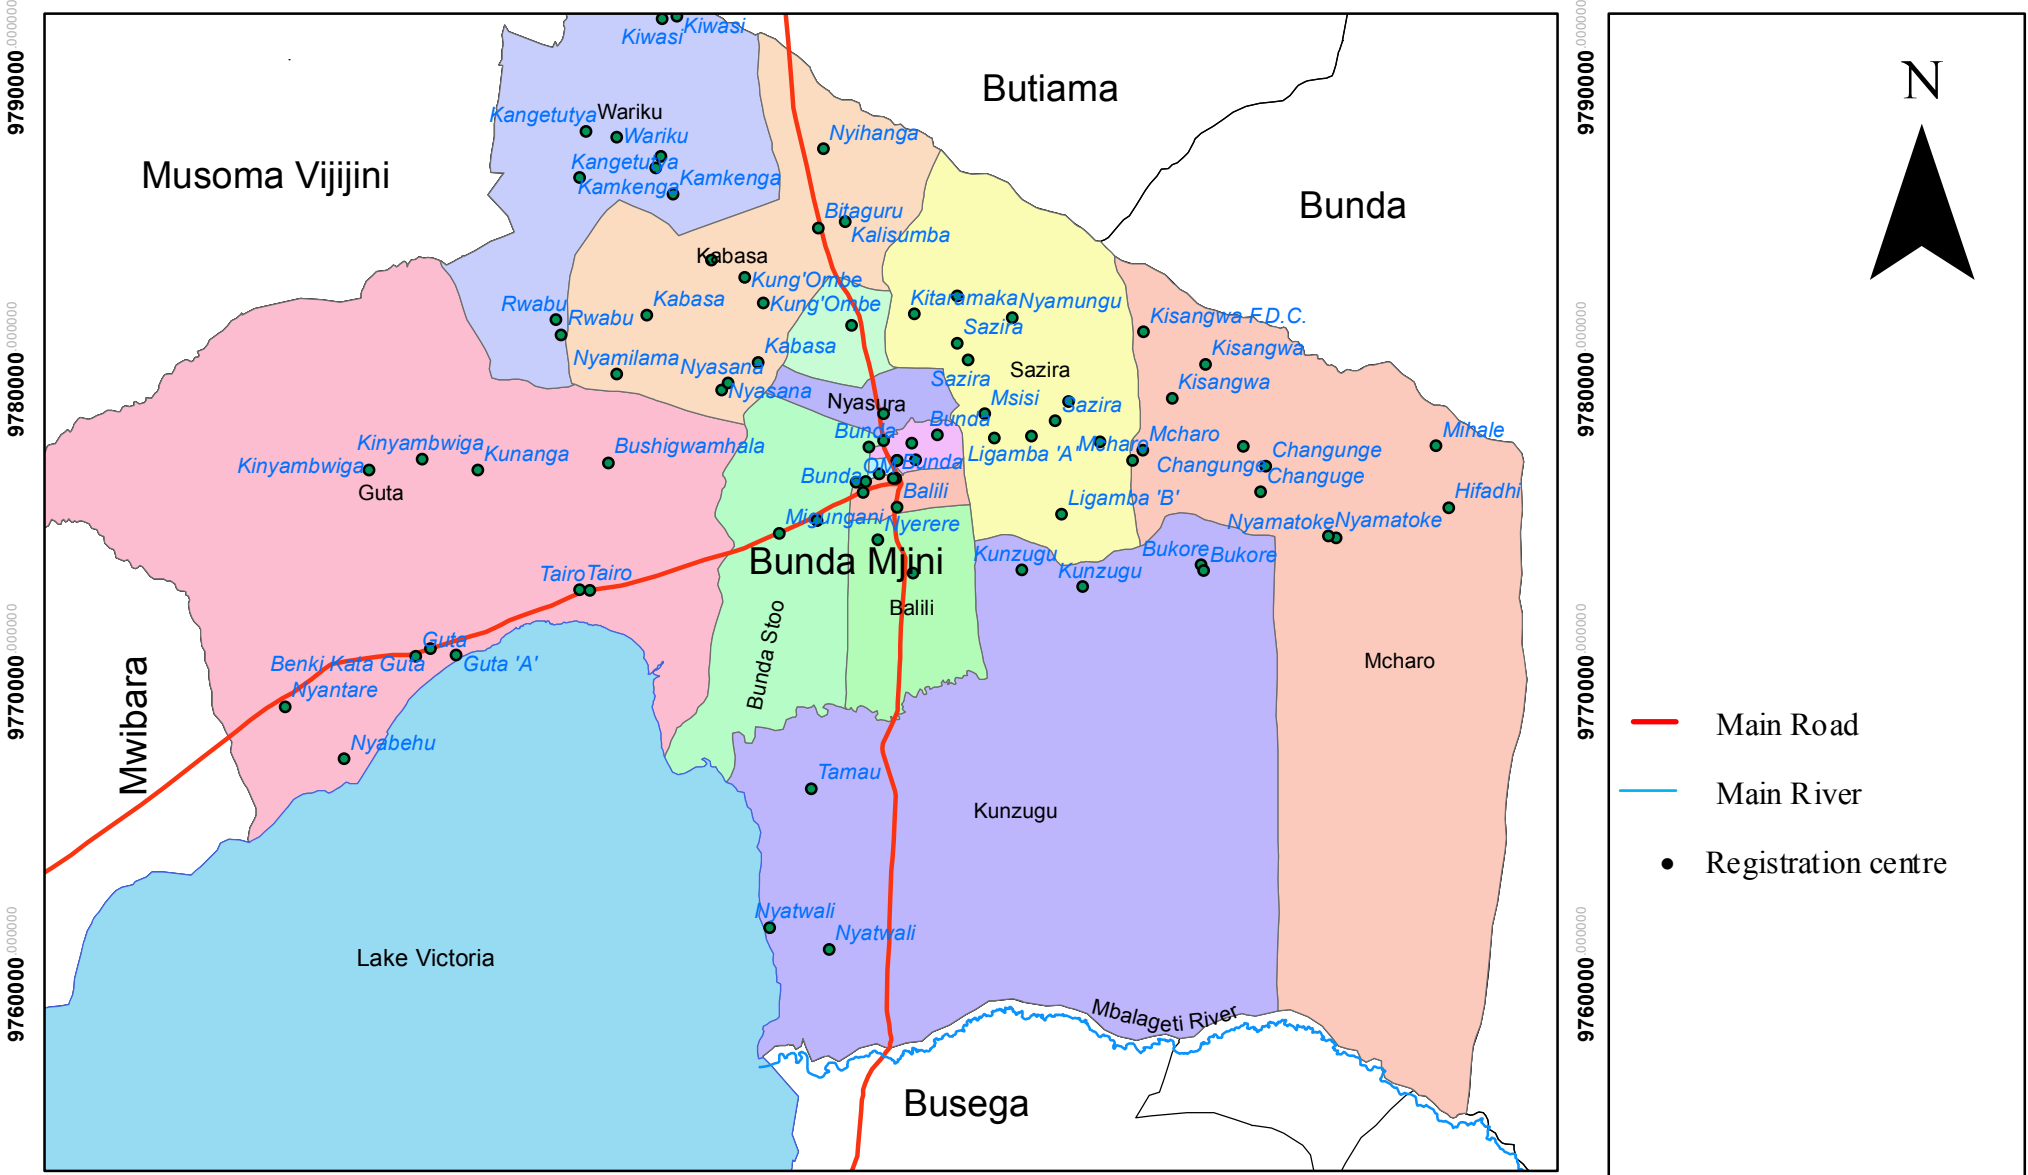

UNITED REPUBLIC OF TANZANIA

BUNDA MJINI CONSTITUENCY, WARDS AND REGISTRATION CENTRES

580000 000000

600000 000000

97900000 000000

97800000 000000

97700000 000000

97600000 000000

97900000 000000

97800000 000000

97700000 000000

97600000 000000

- Main Road
- Main River
- Registration centre

580000 000000

600000 000000

0 1.25.5 5 Kilometers

Published by The National Electoral Commission of Tanzania NEC 2015
 Contact: Director of Election, National Electoral Commission, P.O. Box 10923, Dar es Salaam

Projected Coordinate System: WGS_1984_UTM_Zone_37S
 Geographic Coordinate System: GCS_WGS_1984