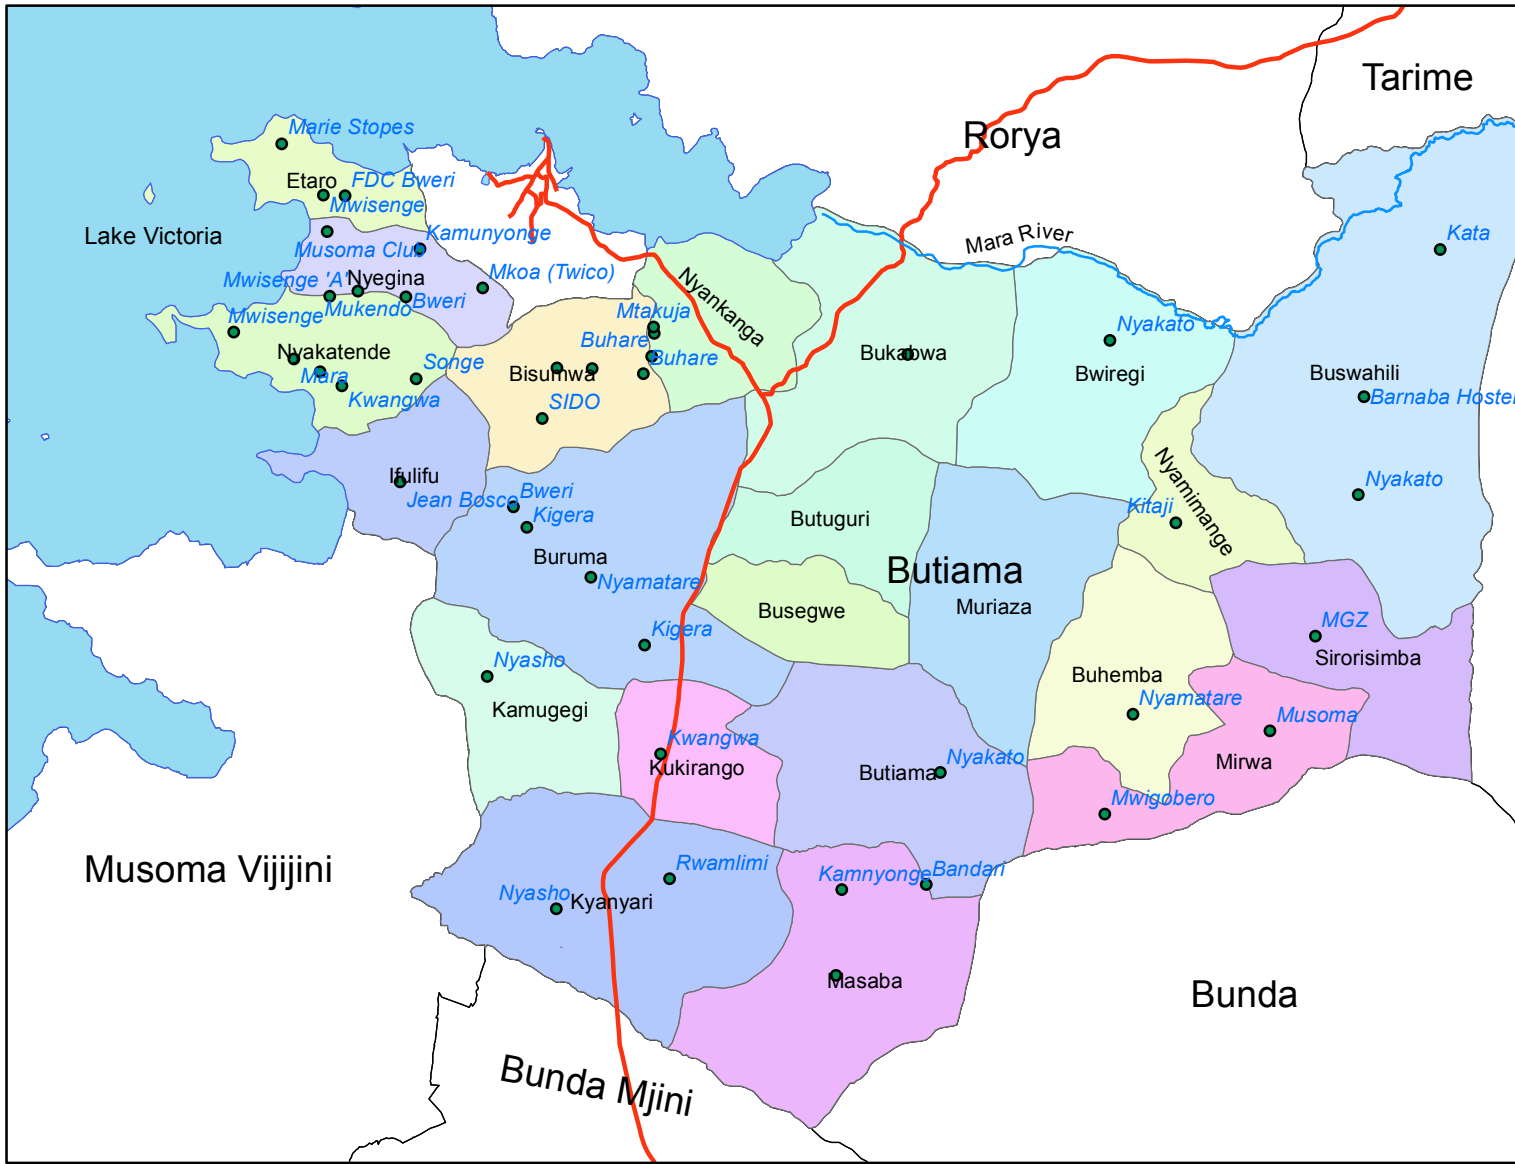

# UNITED REPUBLIC OF TANZANIA

## BUTIAMA CONSTITUENCY, WARDS AND REGISTRATION CENTRES

580000

600000

620000

640000

9840000  
9830000  
9820000  
9810000  
9800000  
9790000

9840000  
9830000  
9820000  
9810000  
9800000  
9790000

- Main Road
- Main River
- Registration centre

580000

600000

620000

640000

Published by The National Electoral Commission of Tanzania NEC 2015  
 Contact: Director of Election,  
 National Electoral Commission,  
 P.O. Box 10923, Dar es Salaam

Projected Coordinate System: WGS\_1984\_UTM\_Zone\_37S  
 Geographic Coordinate System: GCS\_WGS\_1984