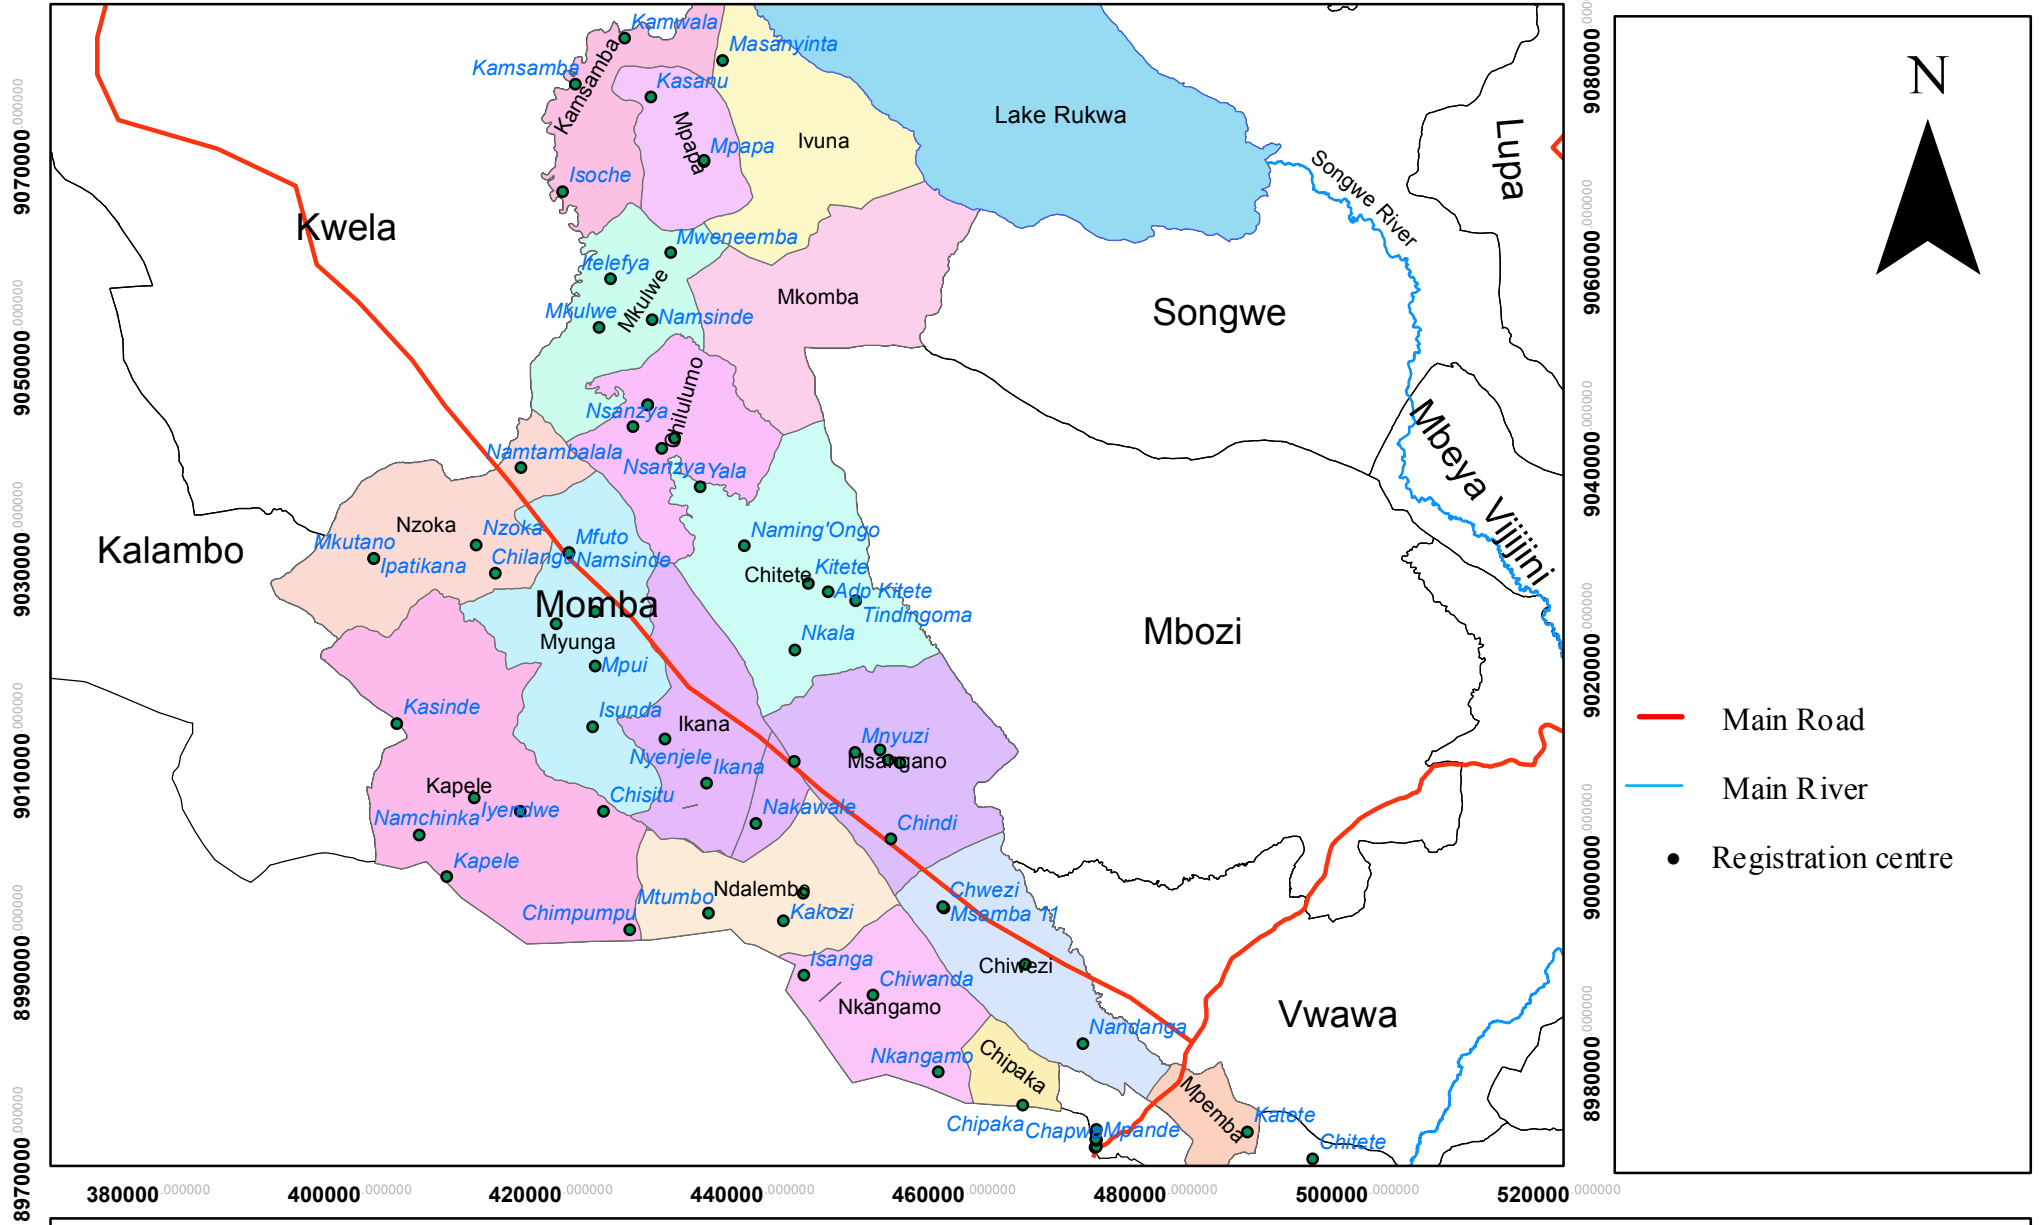

UNITED REPUBLIC OF TANZANIA

MOMBA CONSTITUENCY, WARDS AND REGISTRATION CENTRES

380000 400000 420000 440000 460000 480000 500000 520000

380000 400000 420000 440000 460000 480000 500000 520000

0 5 10 20 Kilometers

Published by The National Electoral Commission of Tanzania NEC 2015
 Contact Director of Election, National Electoral Commission, P.O Box 10923, Dar es Salaam

Projected Coordinate System: WGS_1984_UTM_Zone_37S
 Geographic Coordinate System: GCS_WGS_1984