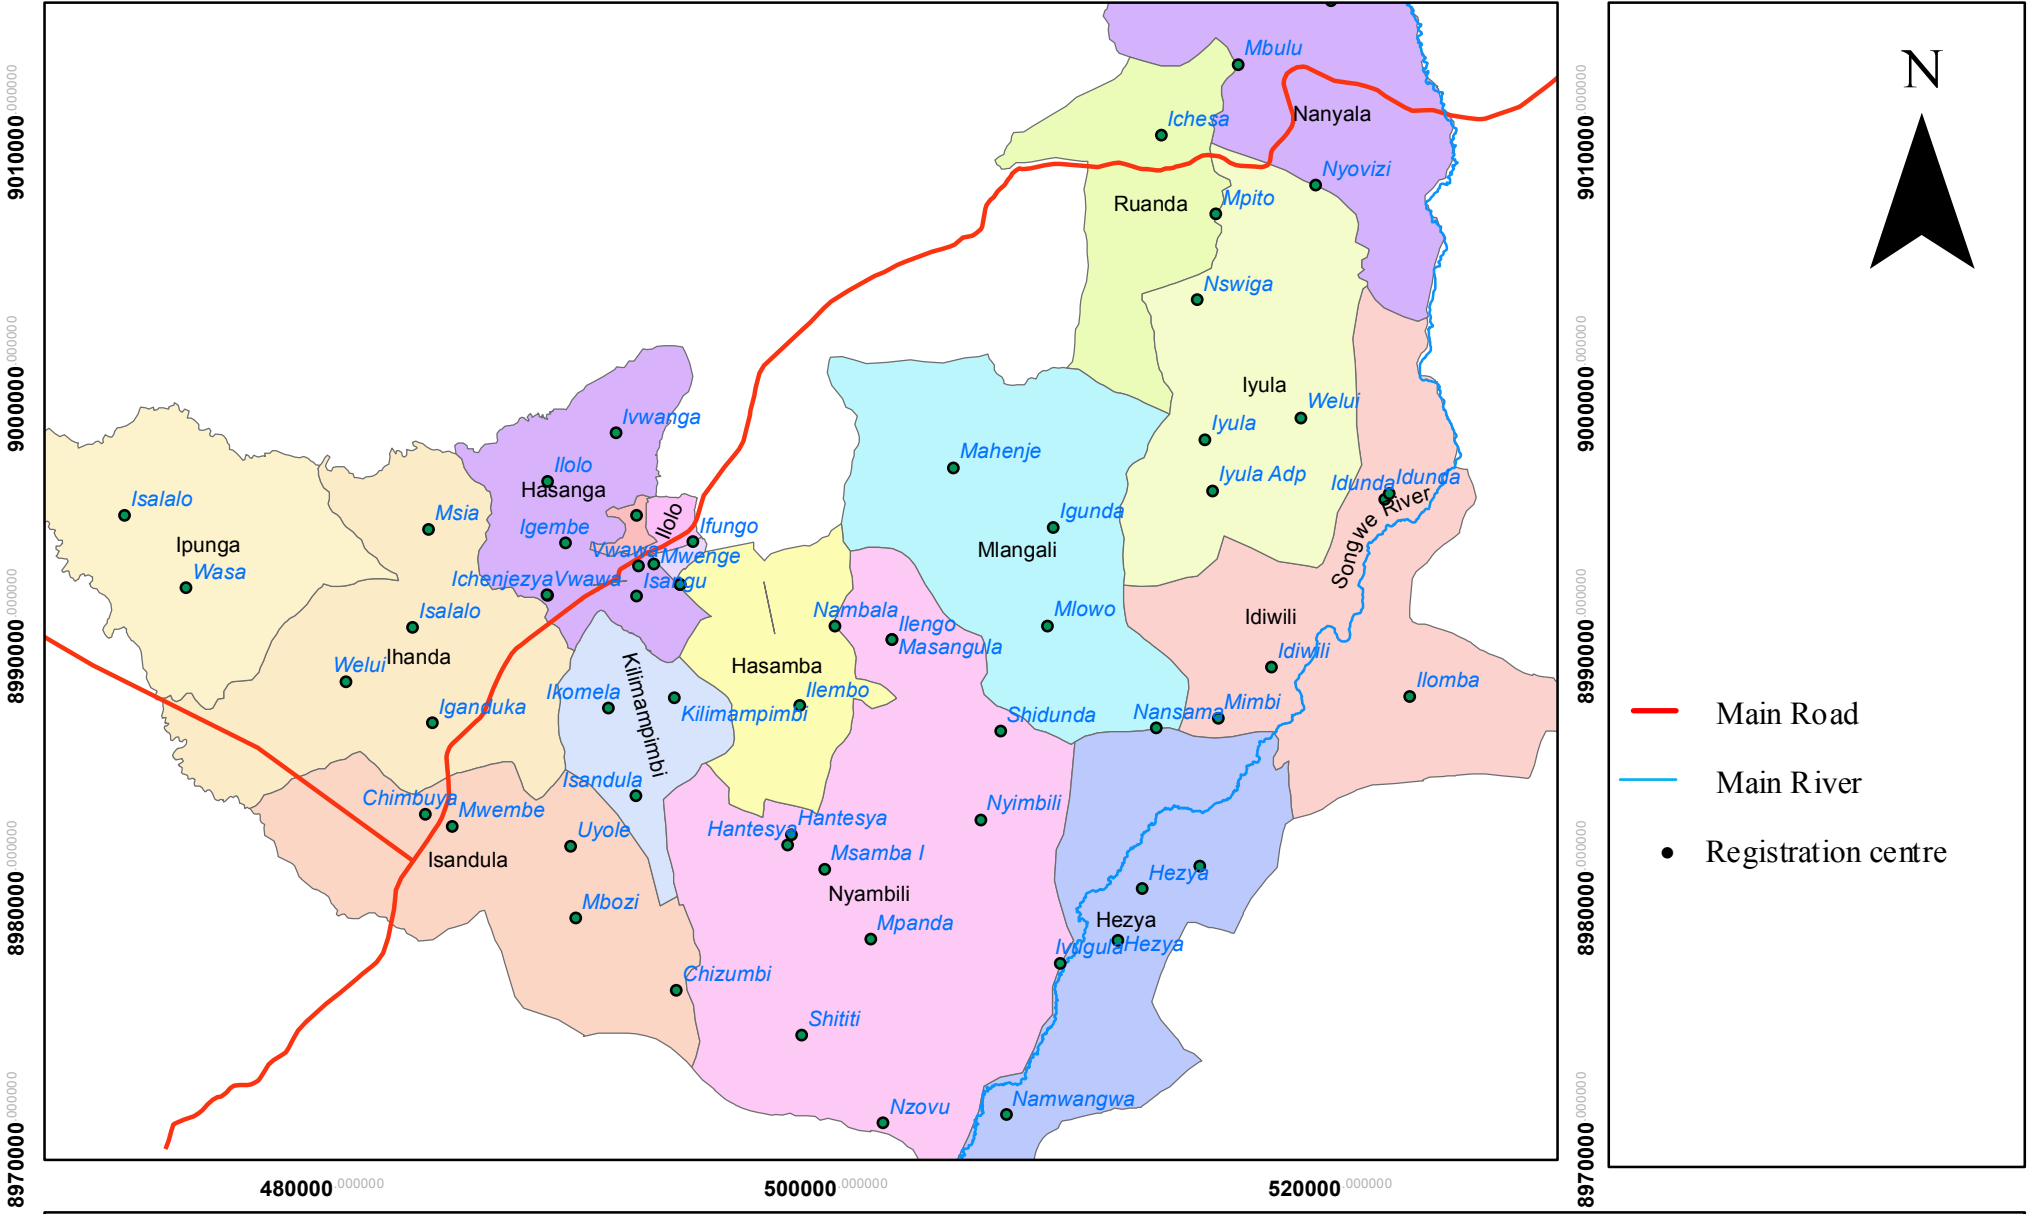

UNITED REPUBLIC OF TANZANIA

VWAWA CONSTITUENCY, WARDS AND REGISTRATION CENTRES

480000 000000

500000 000000

520000 000000

480000 000000

500000 000000

520000 000000

8970000 000000

8980000 000000

8990000 000000

9000000 000000

9010000 000000

9020000 000000

9030000 000000

9040000 000000

9050000 000000

9060000 000000

9070000 000000

9080000 000000

9090000 000000

9100000 000000

9110000 000000

9120000 000000

9130000 000000

9140000 000000

9150000 000000

9160000 000000

9170000 000000

9180000 000000

9190000 000000

9200000 000000

9210000 000000

9220000 000000

9230000 000000

9240000 000000

0 1.5 3 6 Kilometers

Published by The National Electoral Commission of Tanzania a NEC 2015
Contact Director of Election, National Electoral Commission, P.O Box 10923, Dar es Salaam

Projected Coordinate System: WGS_1984_UTM_Zone_37S
Geographic Coordinate System: GCS_WGS_1984