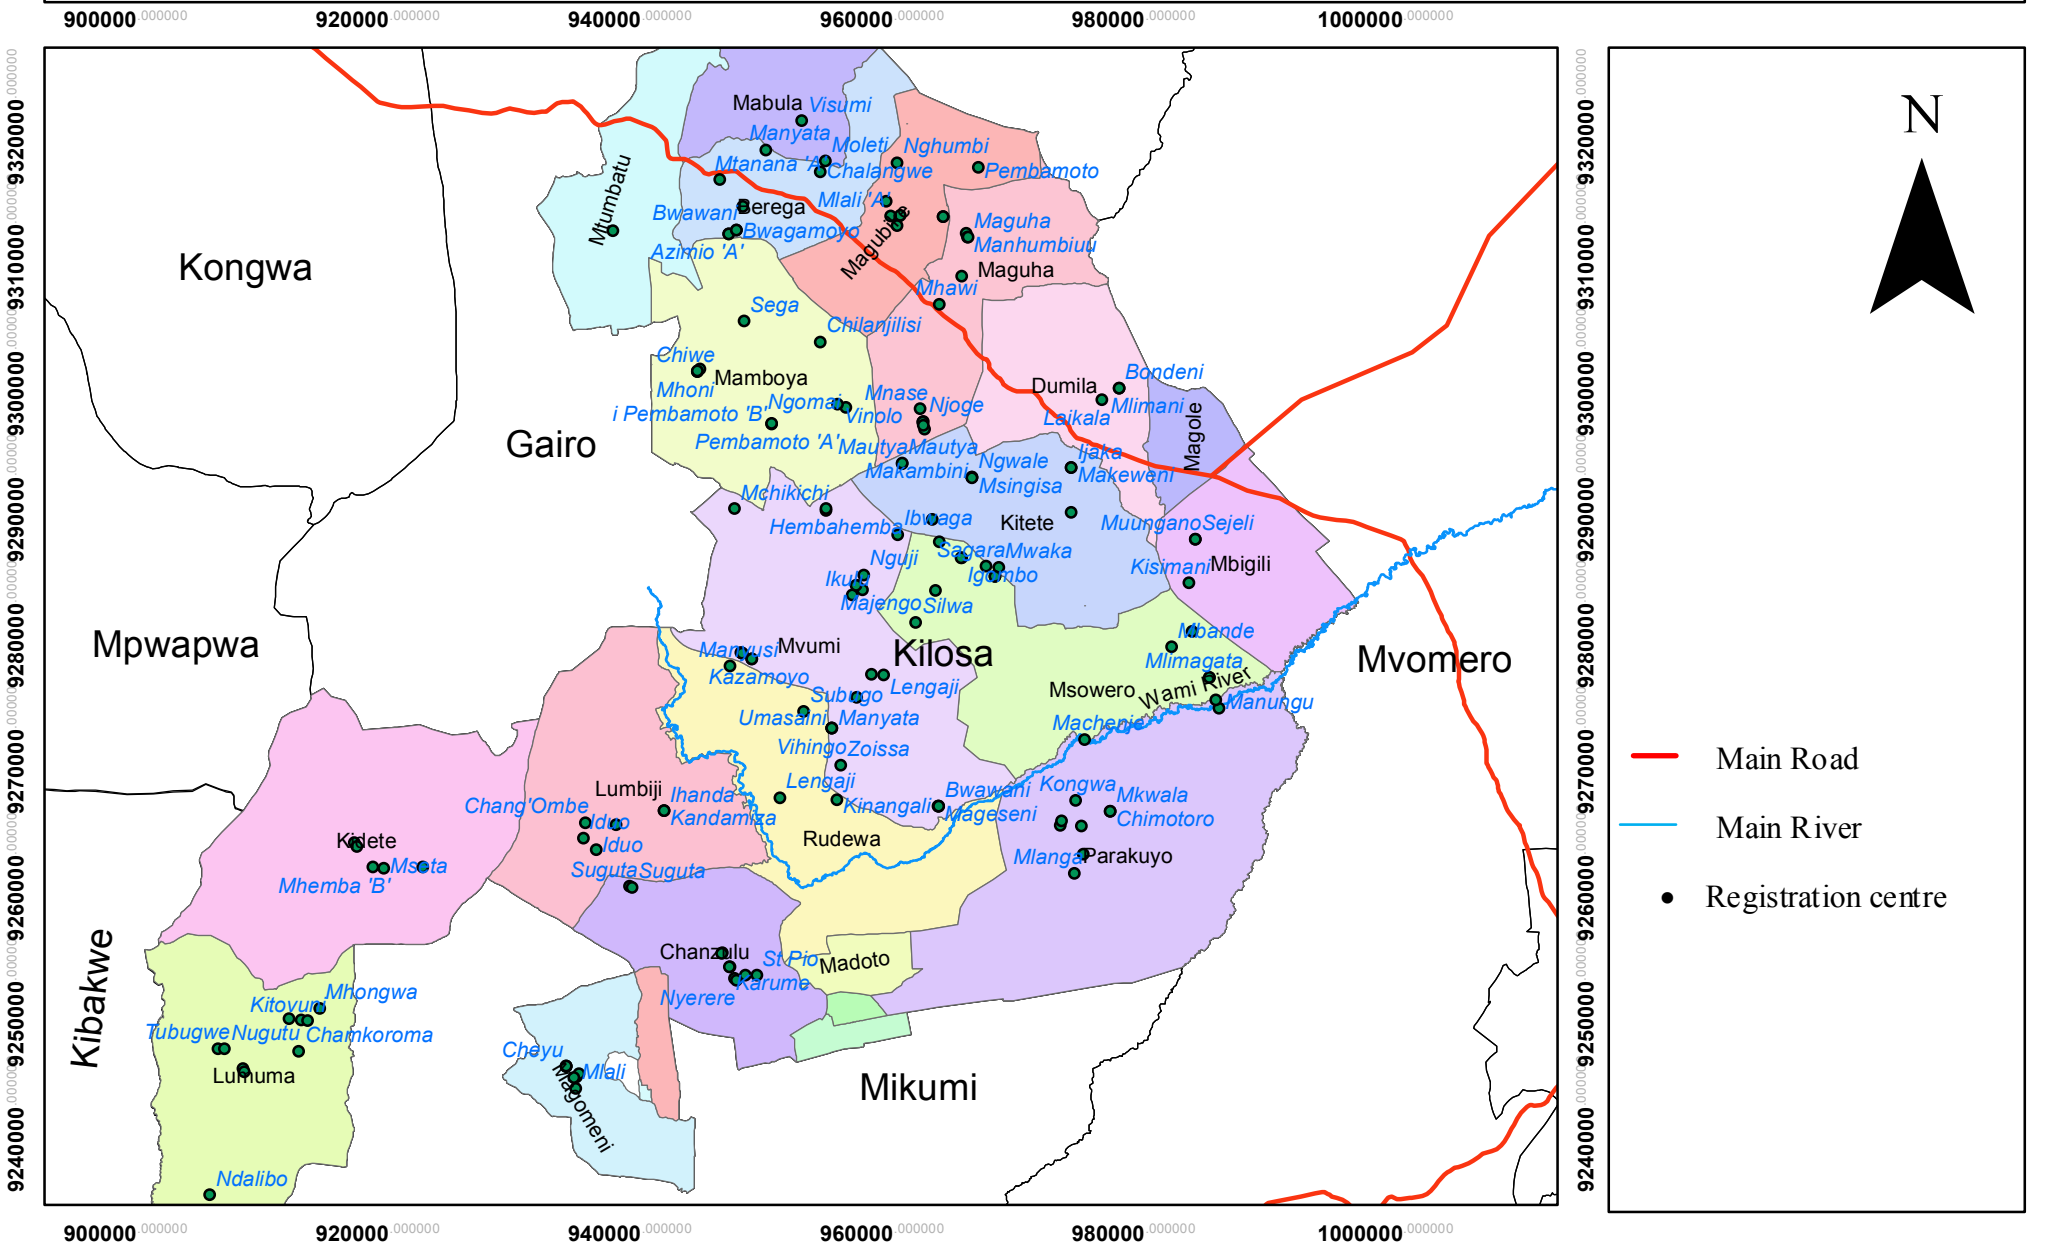

UNITED REPUBLIC OF TANZANIA

KILOSA CONSTITUENCY, WARDS AND REGISTRATION CENTRES

Published by The National Electoral Commission of Tanzania NEC 2015
 Contact Director of Election, National Electoral Commission, P.O Box 10923, Dar es Salaam

Projected Coordinate System: WGS_1984_UTM_Zone_37S
 Geographic Coordinate System: GCS_WGS_1984