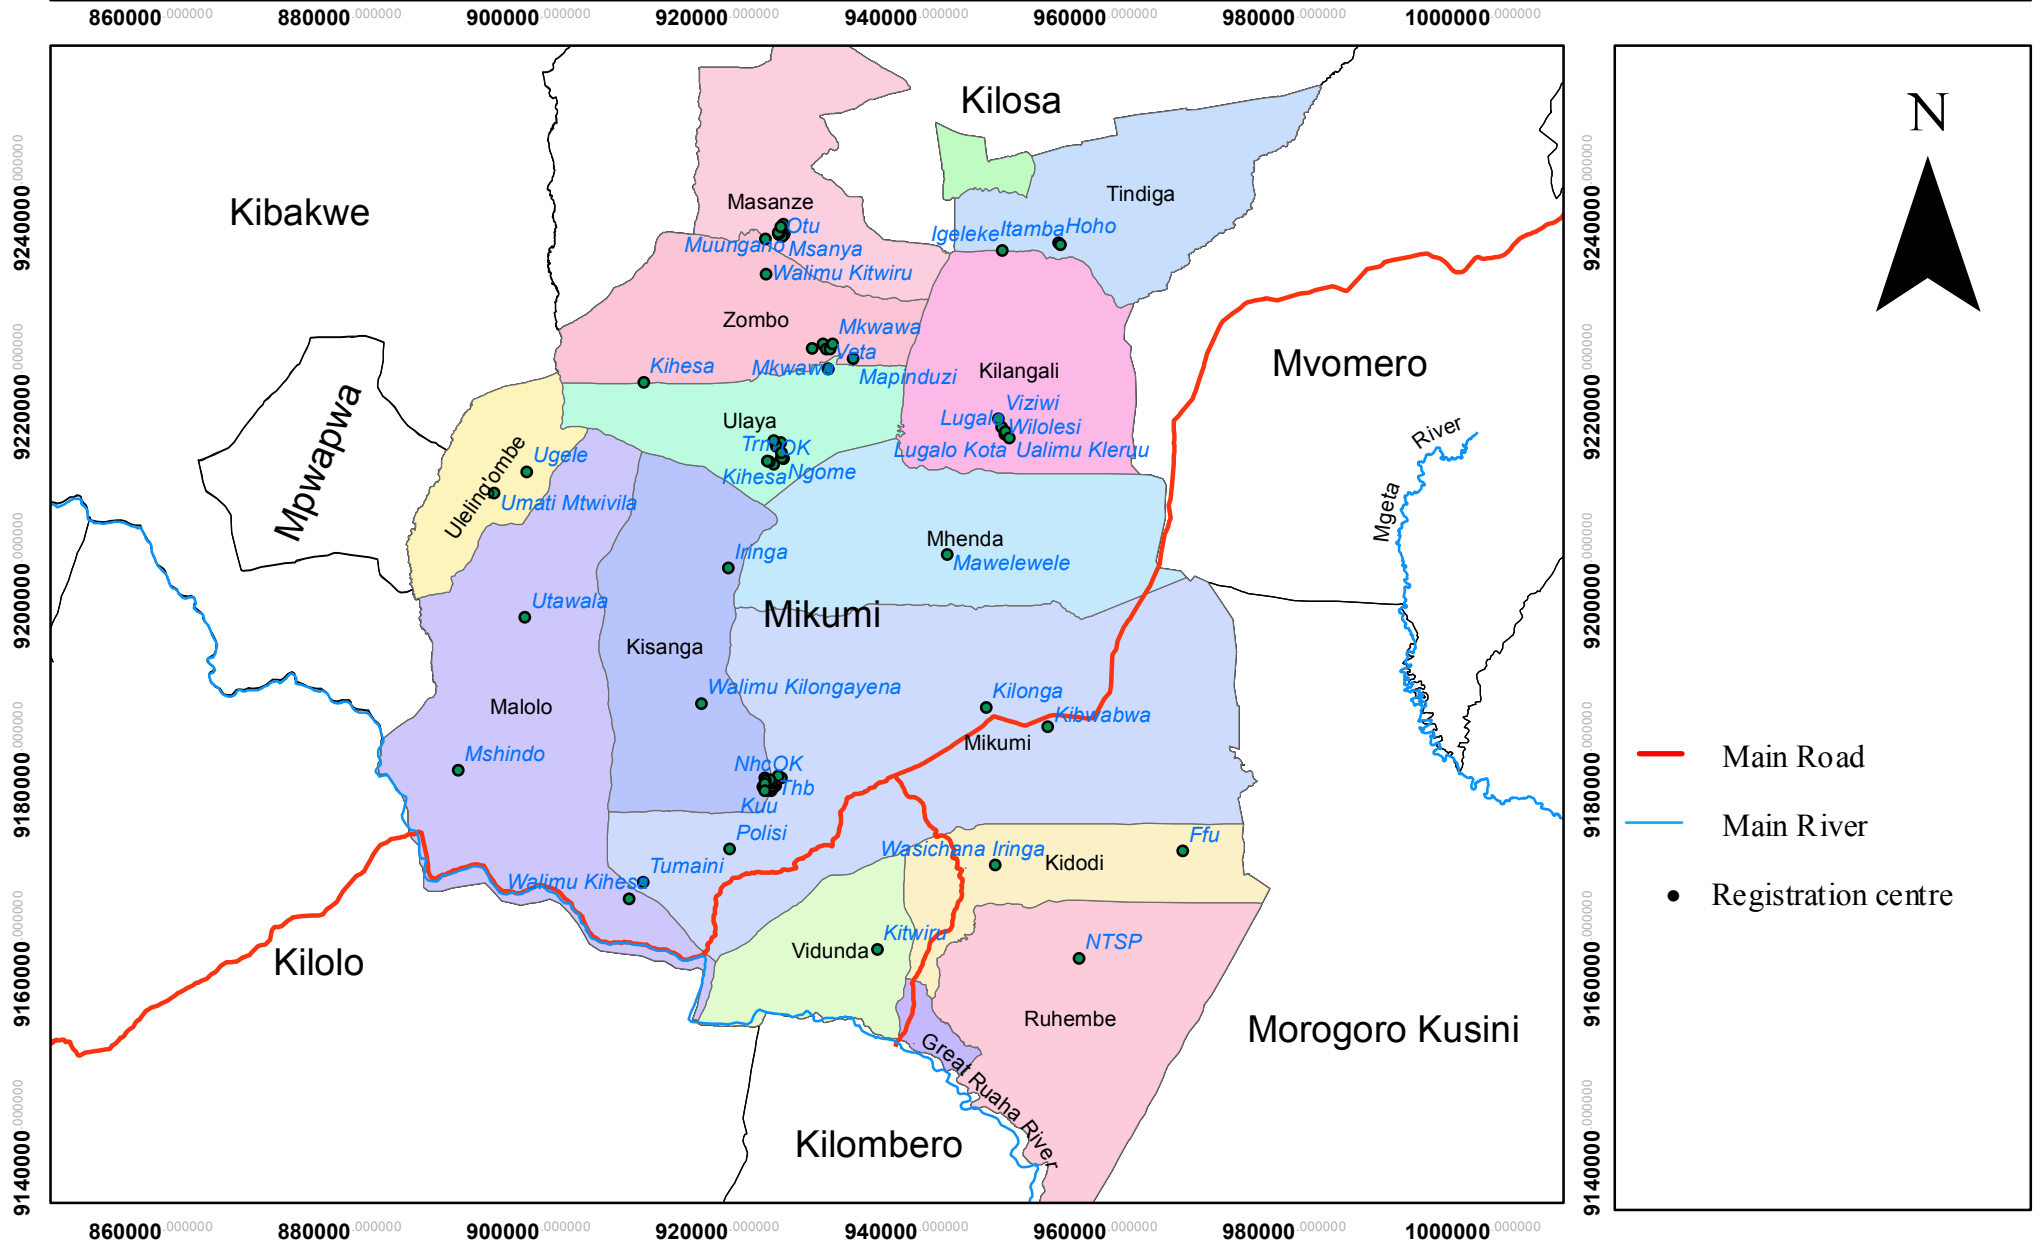

# UNITED REPUBLIC OF TANZANIA

## MIKUMI CONSTITUENCY, WARDS AND REGISTRATION CENTRES

0 4.5 9 18 Kilometers

Published by The National Electoral Commission of Tanzania a NEC 2015  
 Contact Director of Election, National Electoral Commission, P.O Box 10923, Dar es Salaam

Projected Coordinate System: WGS\_1984\_UTM\_Zone\_37S  
 Geographic Coordinate System: GCS\_WGS\_1984