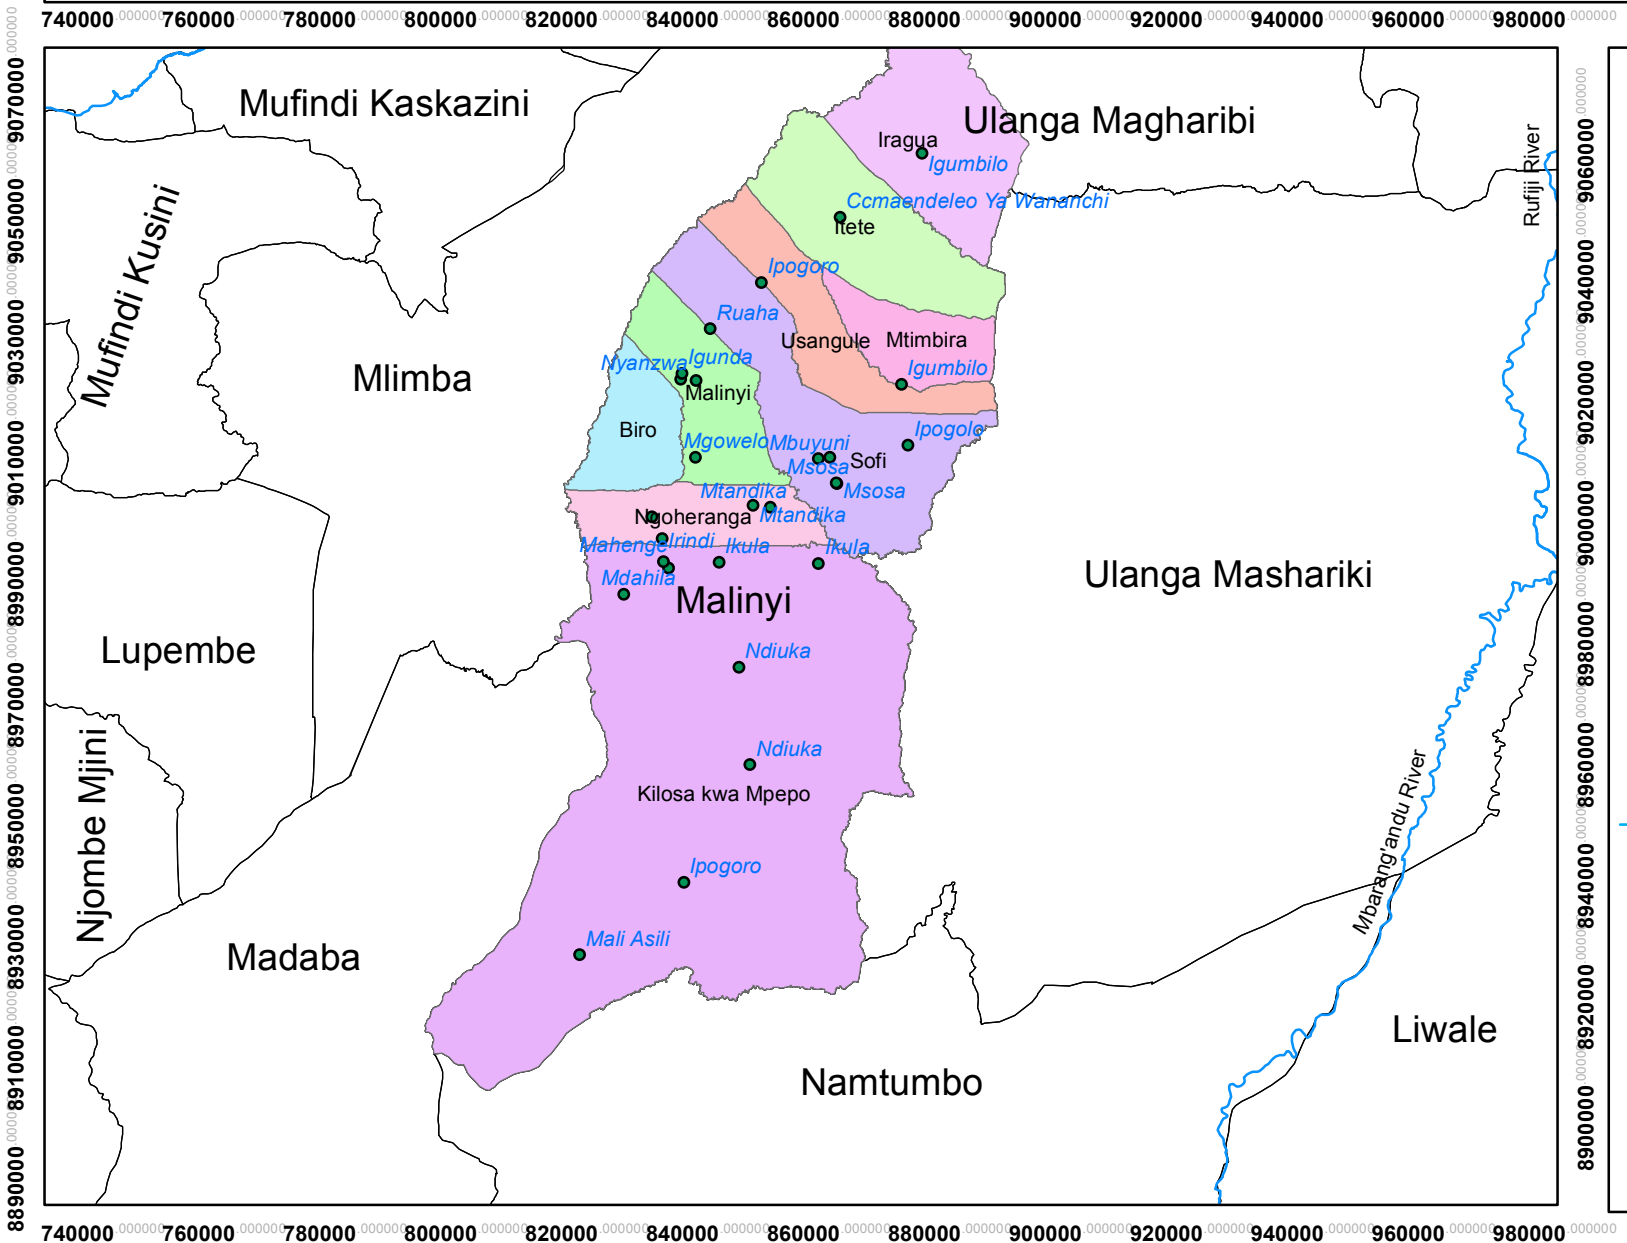

# UNITED REPUBLIC OF TANZANIA

## MILINYI CONSTITUENCY, WARDS AND REGISTRATION CENTRES

- Main Road
- Main River
- Registration centre

0 5 10 20 Kilometers

Published by The National Electoral Commission of Tanzania NEC 2015  
 Contact Director of Election, National Electoral Commission, P.O Box 10923, Dar es Salaam

Projected Coordinate System: WGS\_1984\_UTM\_Zone\_37S  
 Geographic Coordinate System: GCS\_WGS\_1984