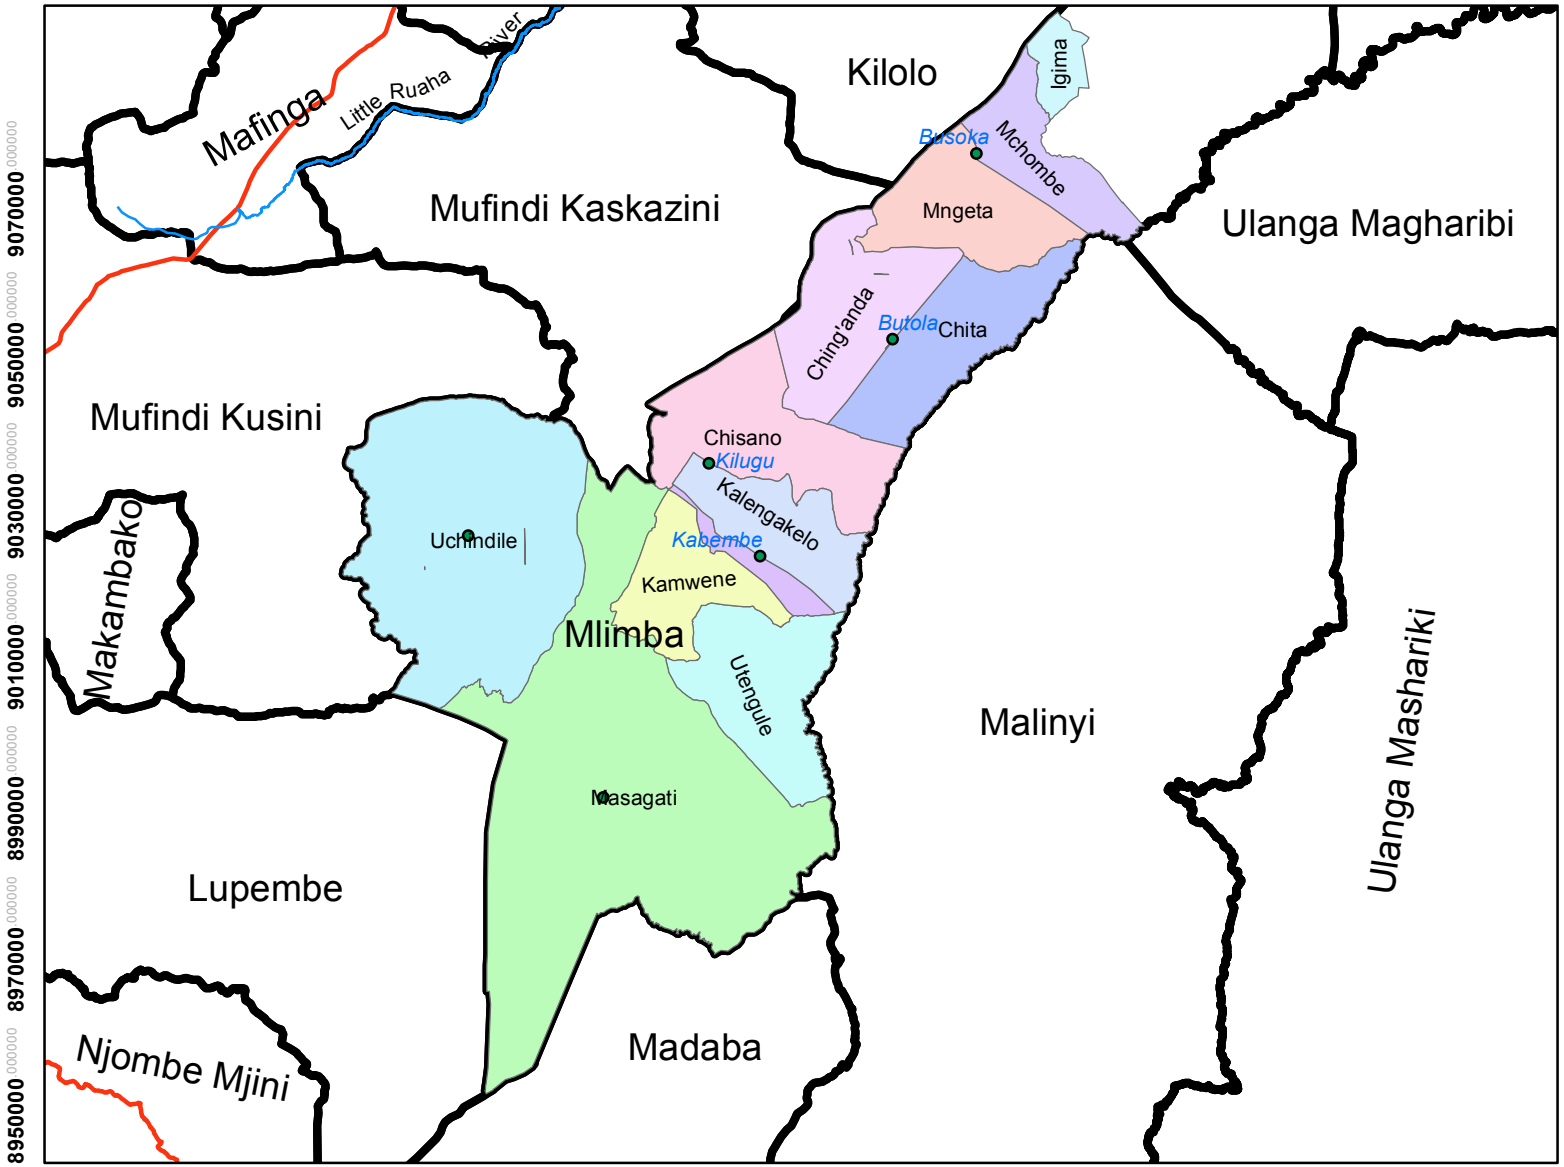

UNITED REPUBLIC OF TANZANIA

MLIMBA CONSTITUENCY, WARDS AND REGISTRATION CENTRES

720000 740000 760000 780000 800000 820000 840000 860000 880000 900000

- Main Road
- Main River
- Registration centre

720000 740000 760000 780000 800000 820000 840000 860000 880000 900000

Published by The National Electoral Commission of Tanzania NEC 2015
 Contact: Director of Election, National Electoral Commission, P.O. Box 10923, Dar es Salaam

Projected Coordinate System: WGS_1984_UTM_Zone_37S
 Geographic Coordinate System: GCS_WGS_1984