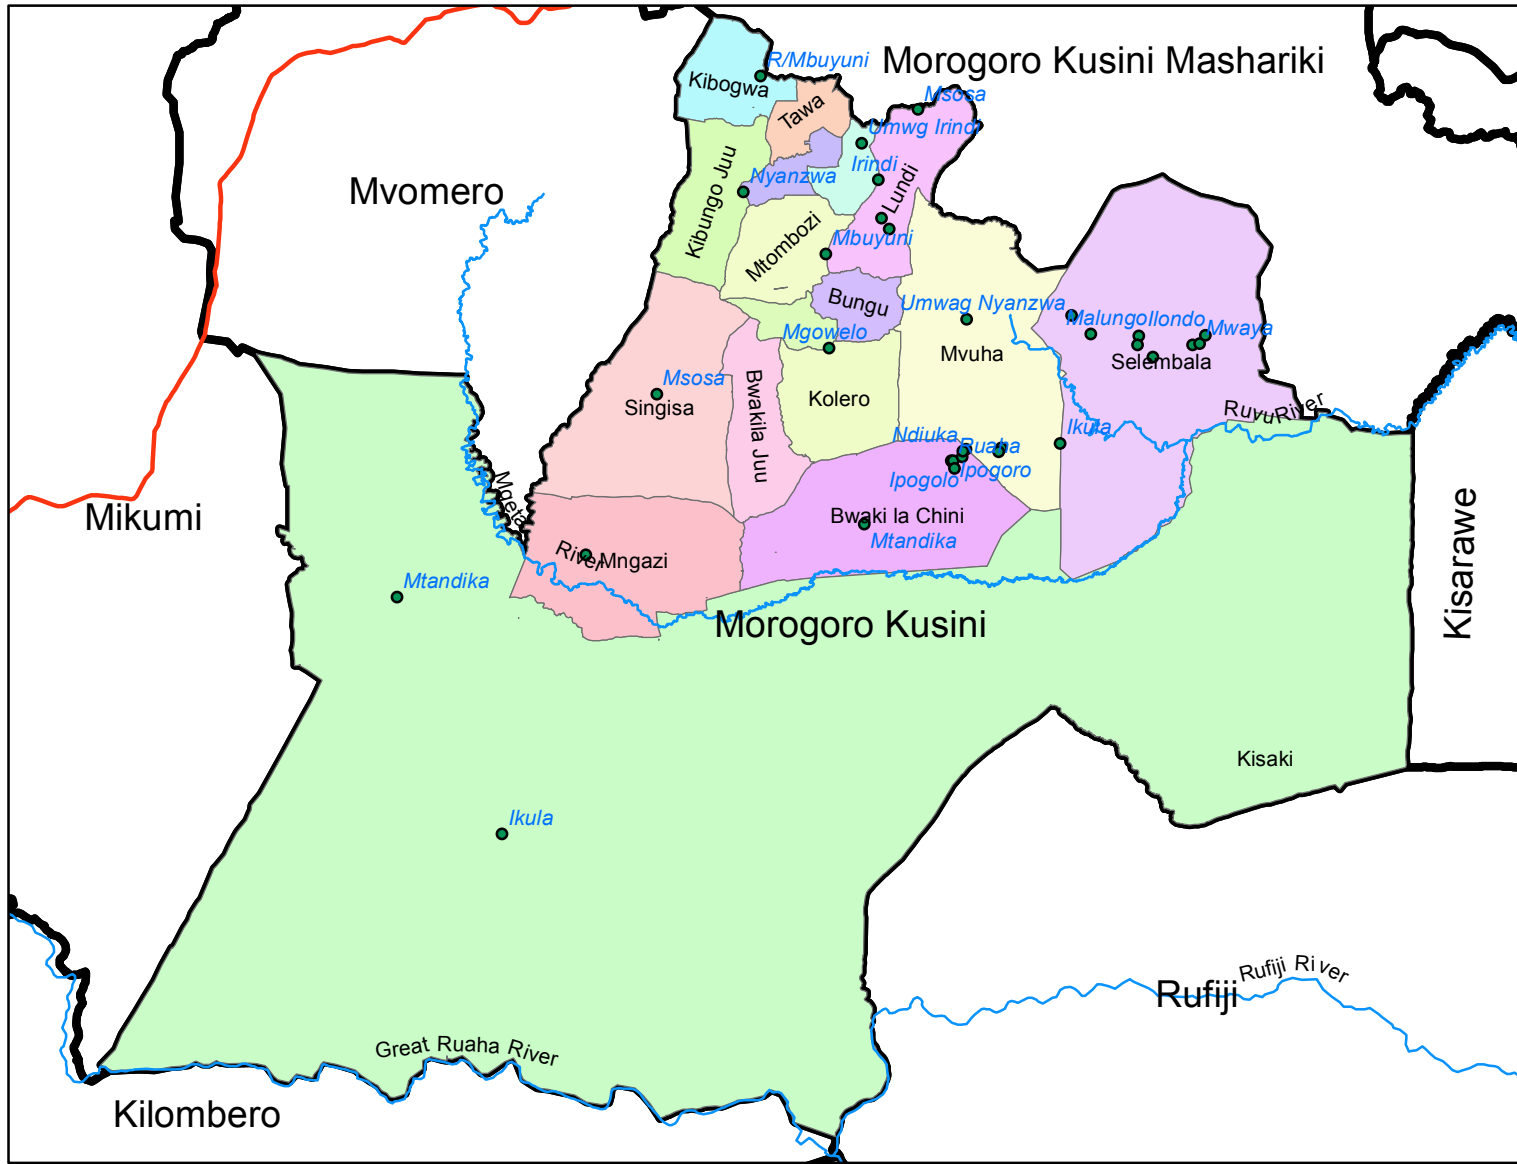

UNITED REPUBLIC OF TANZANIA

MOROGORO KUSINI CONSTITUENCY, WARDS AND REGISTRATION CENTRES

960000 980000 1000000 1020000 1040000 1060000 1080000

9220000
9200000
9180000
9160000
9140000
9120000

9220000
9200000
9180000
9160000
9140000
9120000

960000 980000 1000000 1020000 1040000 1060000 1080000

0 4 8 16 Kilometers

Published by The National Electoral Commission of Tanzania NEC 2015
 Contact: Director of Election, National Electoral Commission, P.O. Box 10923, Dar es Salaam

Projected Coordinate System: WGS_1984_UTM_Zone_37S
 Geographic Coordinate System: GCS_WGS_1984