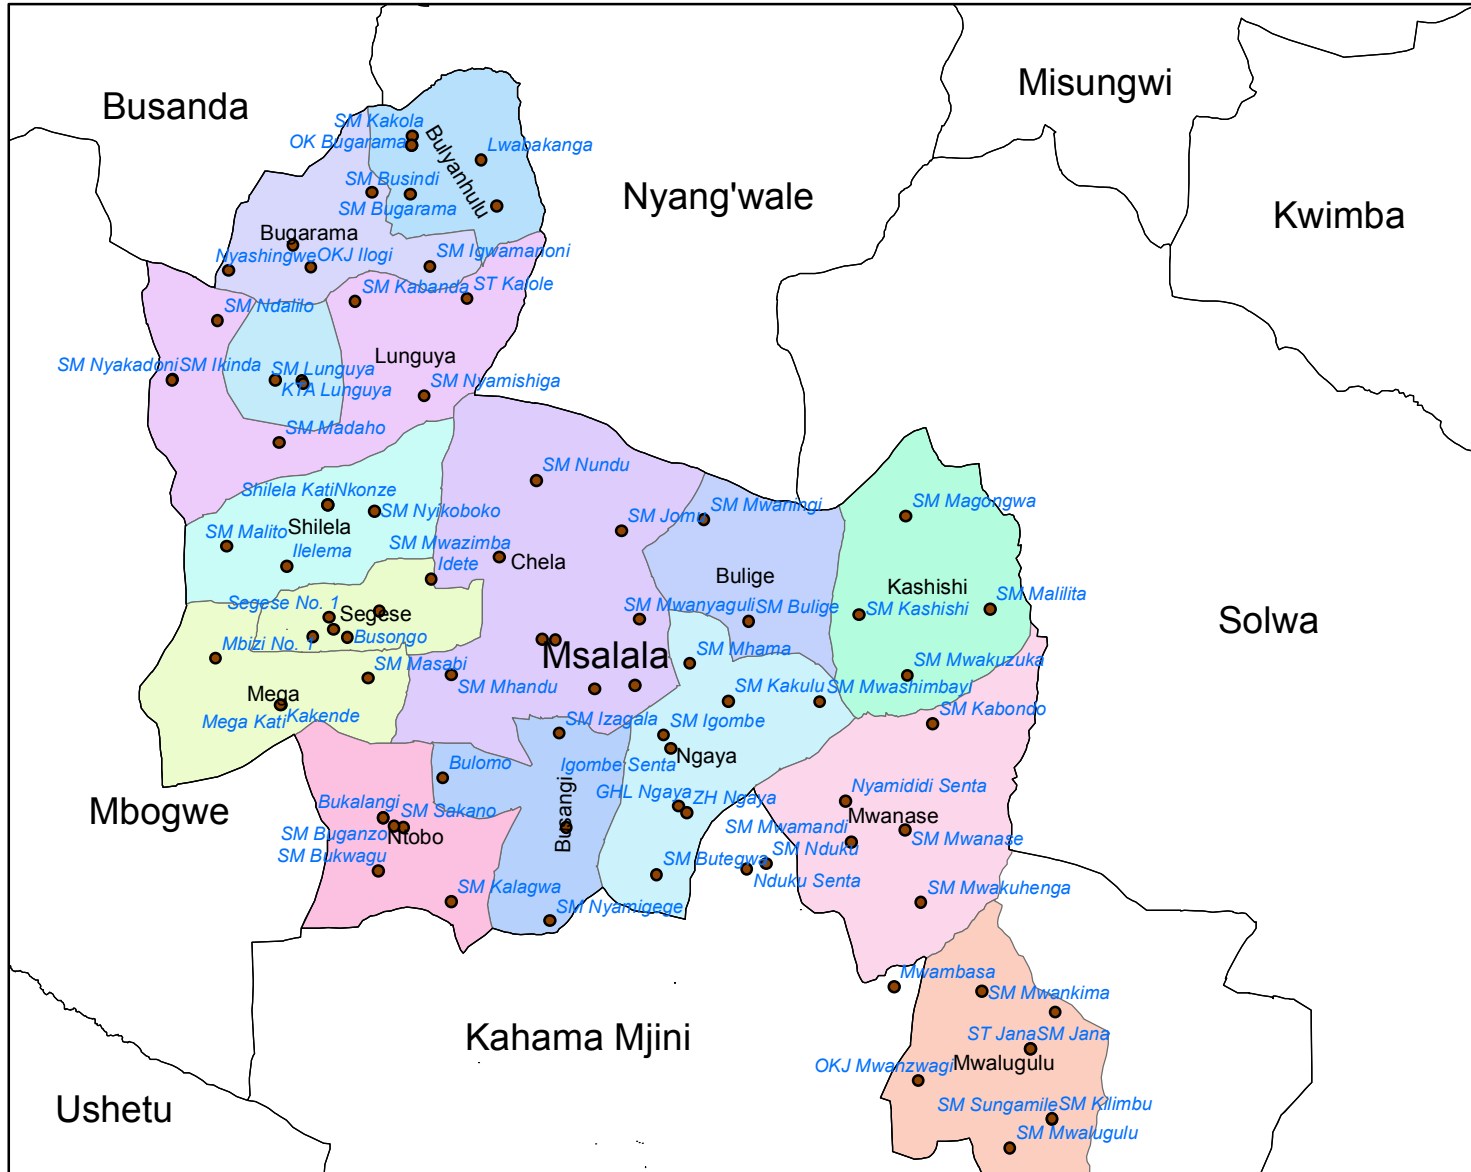

UNITED REPUBLIC OF TANZANIA

MSALALA CONSTITUENCY, WARDS AND REGISTRATION CENTRES

420000 000000 440000 000000 460000 000000 480000 000000 500000 000000

- Main Road
- Main River
- Registration Centre

420000 000000 440000 000000 460000 000000 480000 000000 500000 000000

01.53 6 Kilometers

Published by The National Electoral Commission of Tanzania/NEC 2015
 Contact: Director of Election, National Electoral Commission, P.O. Box 10923, Dar es Salaam

Projected Coordinate System: WGS_1984_UTM_Zone_37S
 Geographic Coordinate System: GCS_WGS_1984