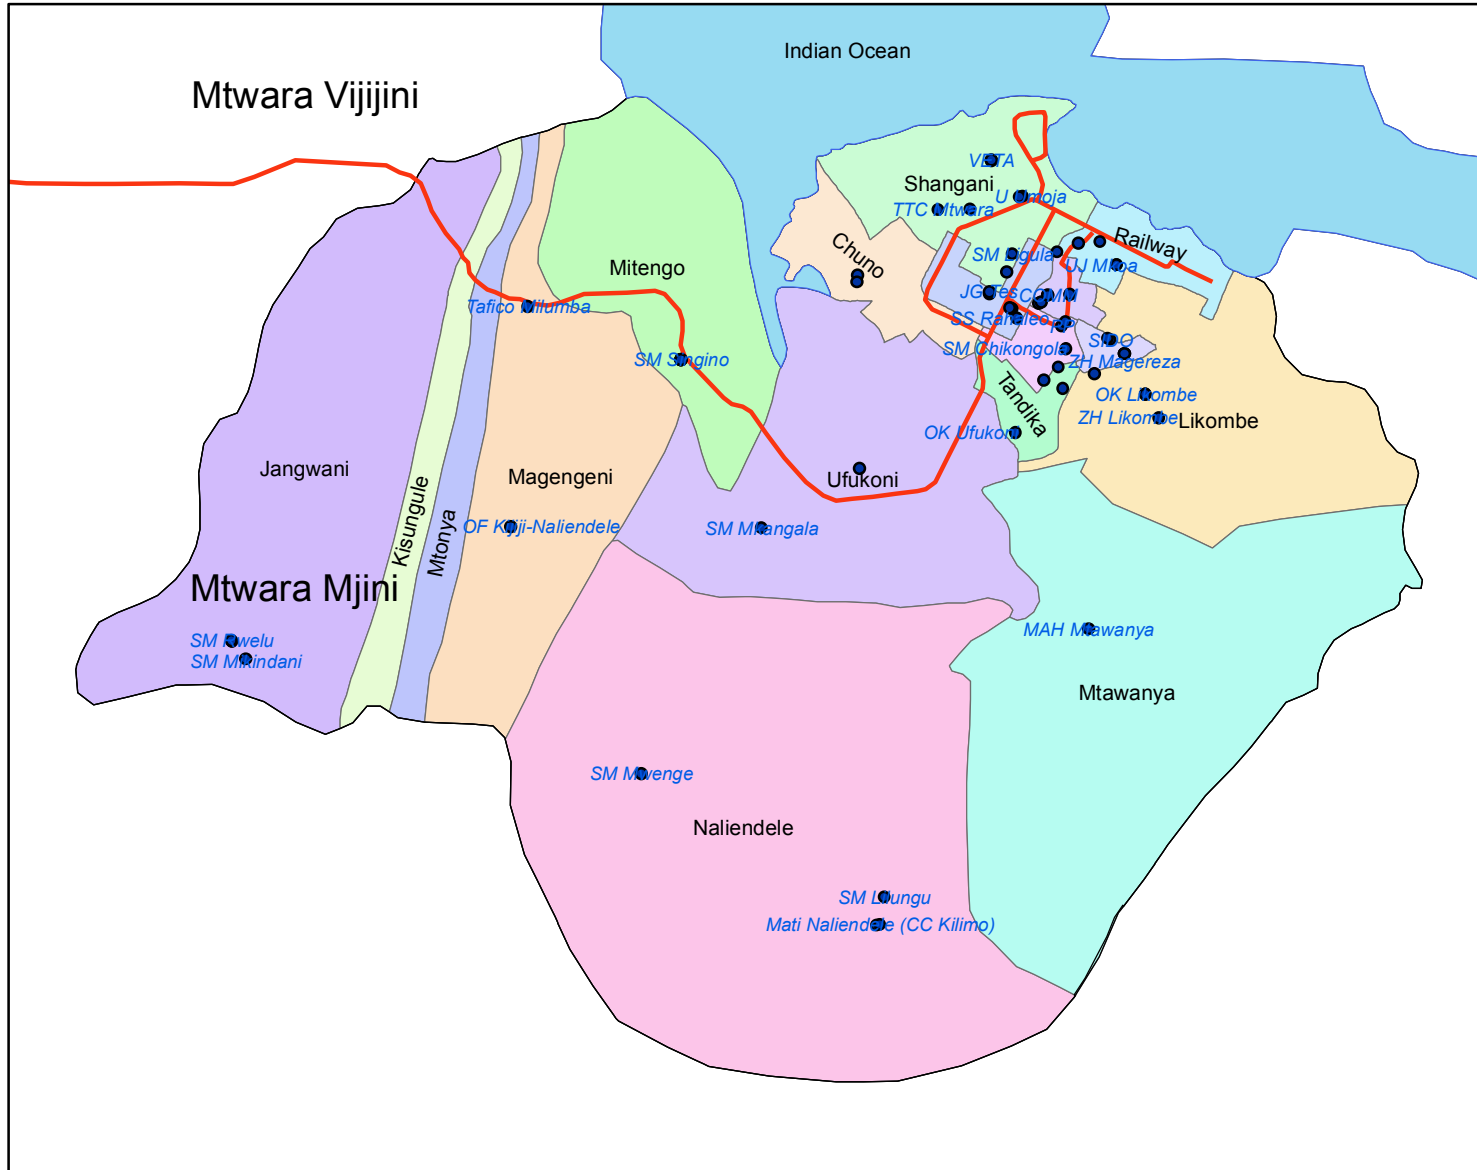

# UNITED REPUBLIC OF TANZANIA

## MTWARA MJINI CONSTITUENCY, WARDS AND REGISTRATION CENTRES

1280000 000000

8850000 000000

8850000 000000

- Main Road
- Main River
- Registration Centre

1280000 000000

00.45.9 1.8 Kilometers

Published by The National Electoral Commission of Tanzania NEC 2015  
 Contact Director of Election,  
 National Electoral Commission,  
 P.O Box 10923, Dar es Salaam

Projected Coordinate System: WGS\_1984\_UTM\_Zone\_37S  
 Geographic Coordinate System: GCS\_WGS\_1984