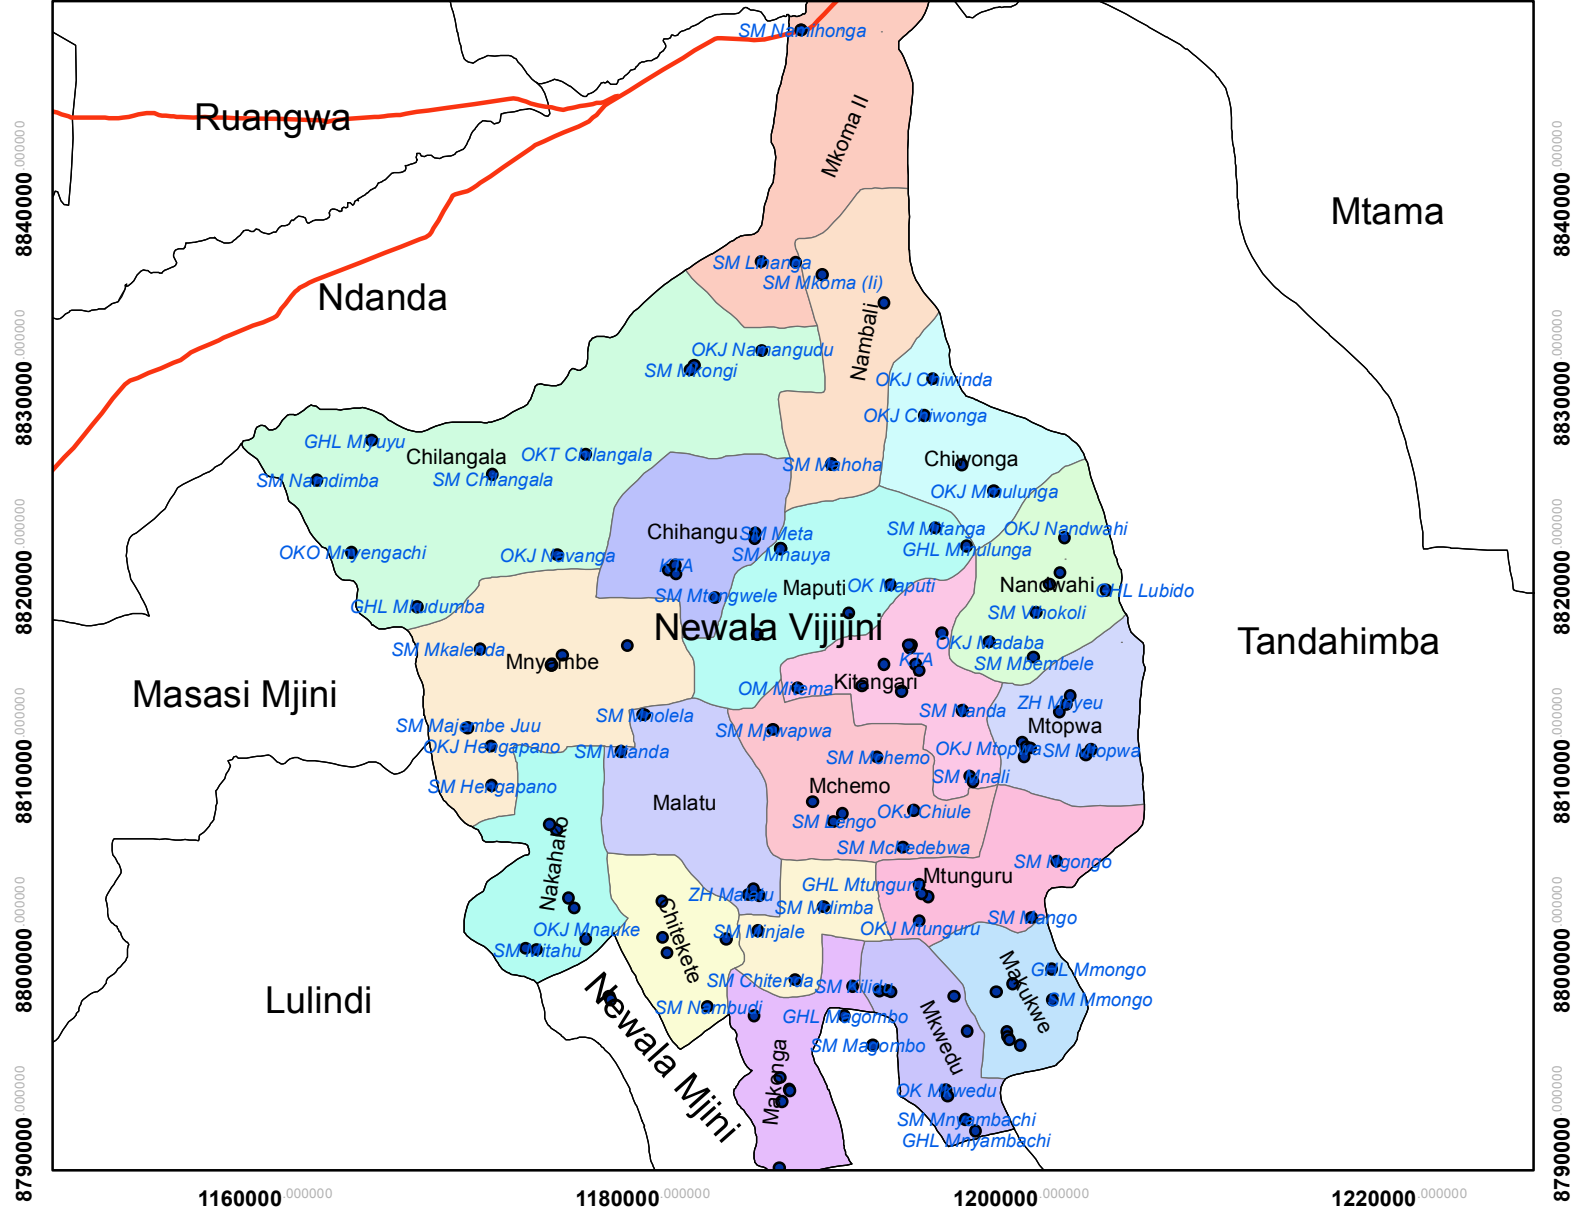

UNITED REPUBLIC OF TANZANIA

NEWALA VIJIJINI CONSTITUENCY, WARDS AND REGISTRATION CENTRES

1160000 1180000 1200000 1220000

1160000 1180000 1200000 1220000

01.53 6 Kilometers

Published by The National Electoral Commission of Tanzania NEC 2015
 Contact Director of Election, National Electoral Commission, P.O Box 10923, Dar es Salaam

Projected Coordinate System: WGS_1984_UTM_Zone_37S
 Geographic Coordinate System: GCS_WGS_1984