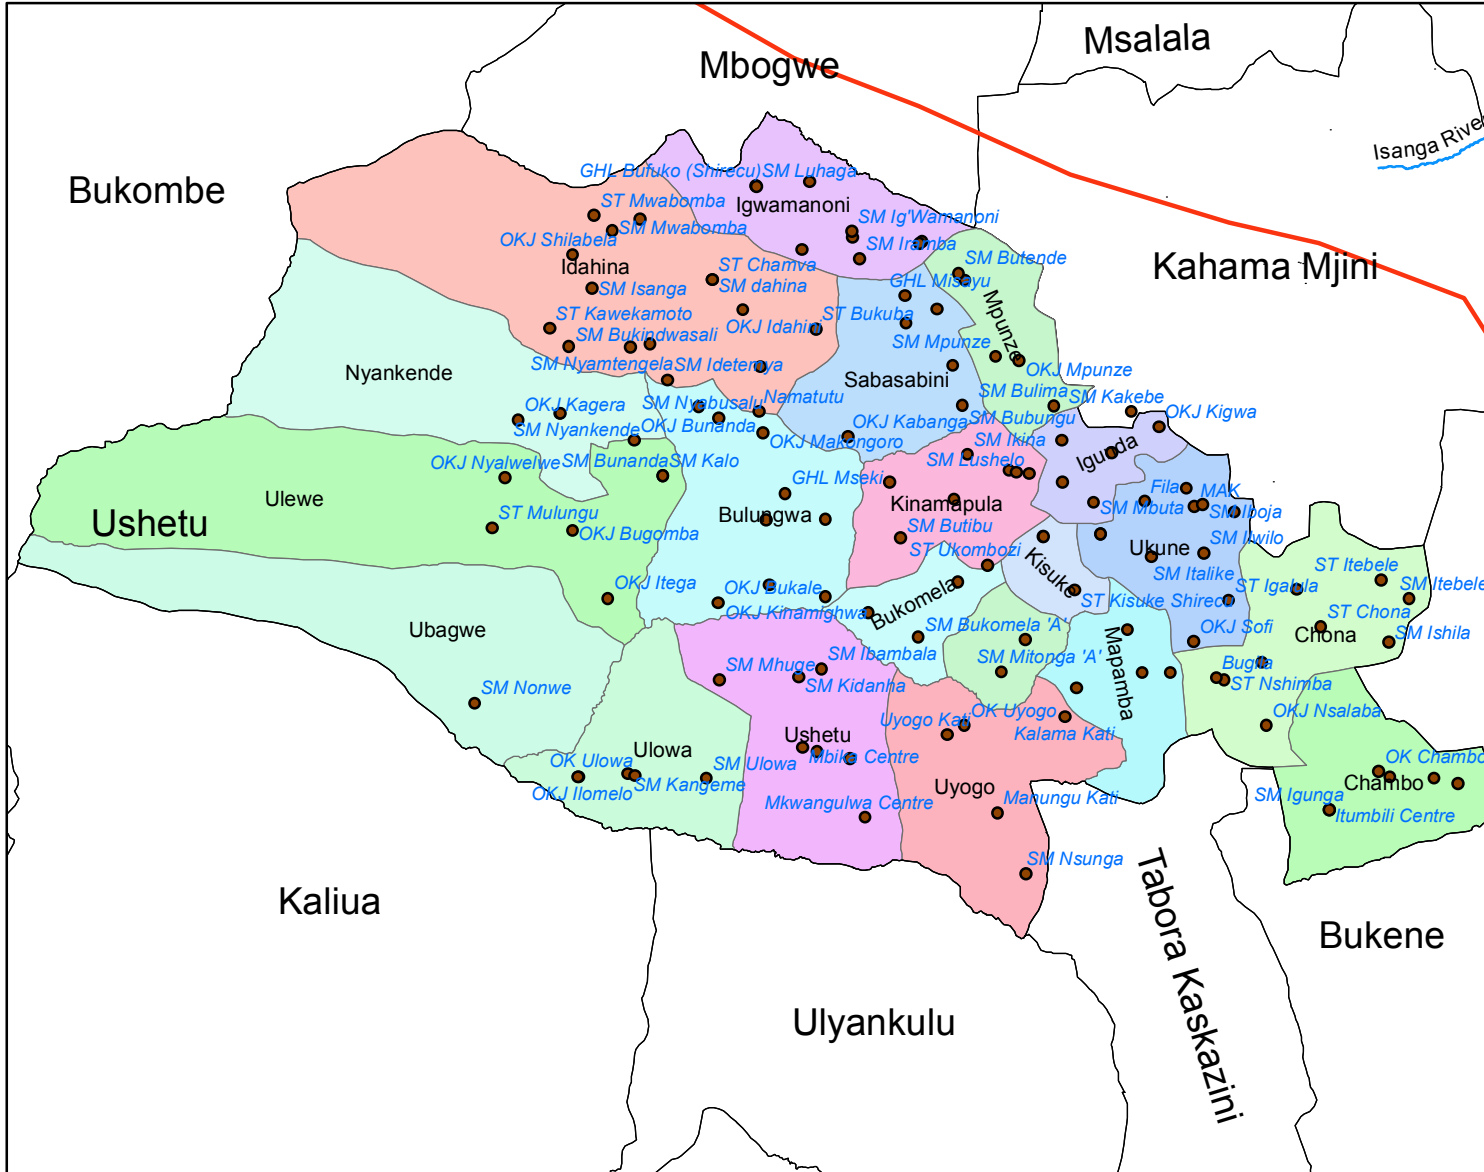

UNITED REPUBLIC OF TANZANIA

USHETU CONSTITUENCY, WARDS AND REGISTRATION CENTRES

360000 380000 400000 420000 440000 460000

- Main Road
- Main River
- Registration Centre

360000 380000 400000 420000 440000 460000

9510000 9520000 9530000 9540000 9550000 9560000 9570000 9580000 9590000

9510000 9520000 9530000 9540000 9550000 9560000 9570000 9580000 9590000

0 2 4 8 Kilometers

Published by The National Electoral Commission of Tanzania a NEC 2015
 Contact: Director of Election, National Electoral Commission, P.O. Box 10923, Dar es Salaam

Projected Coordinate System: WGS_1984_UTM_Zone_37S
 Geographic Coordinate System: GCS_WGS_1984