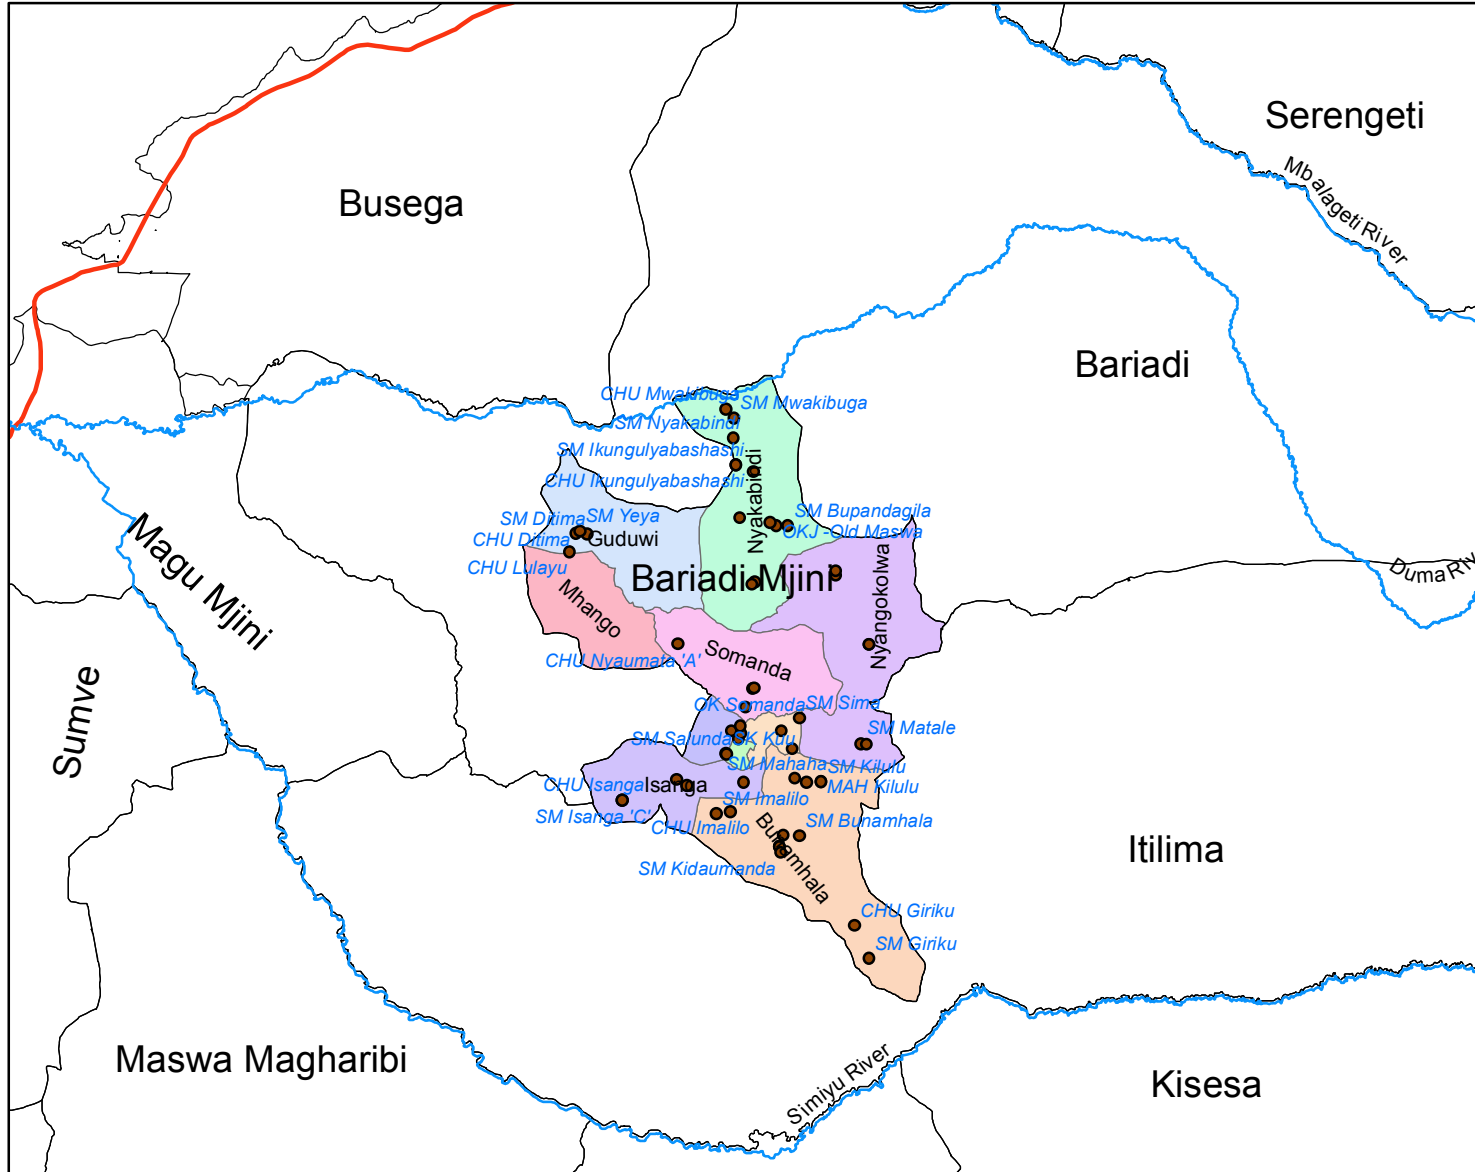

UNITED REPUBLIC OF TANZANIA

BARIADI MJINI CONSTITUENCY, WARDS AND REGISTRATION CENTRES

560000 580000 600000 620000 640000 660000

560000 580000 600000 620000 640000 660000

0 2 4 8 Kilometers

Published by The National Electoral Commission of Tanzania a NEC 2015
 Contact: Director of Election, National Electoral Commission, P.O Box 10923, Dar es Salaam

Projected Coordinate System: WGS_1984_UTM_Zone_37S
 Geographic Coordinate System: GCS_WGS_1984