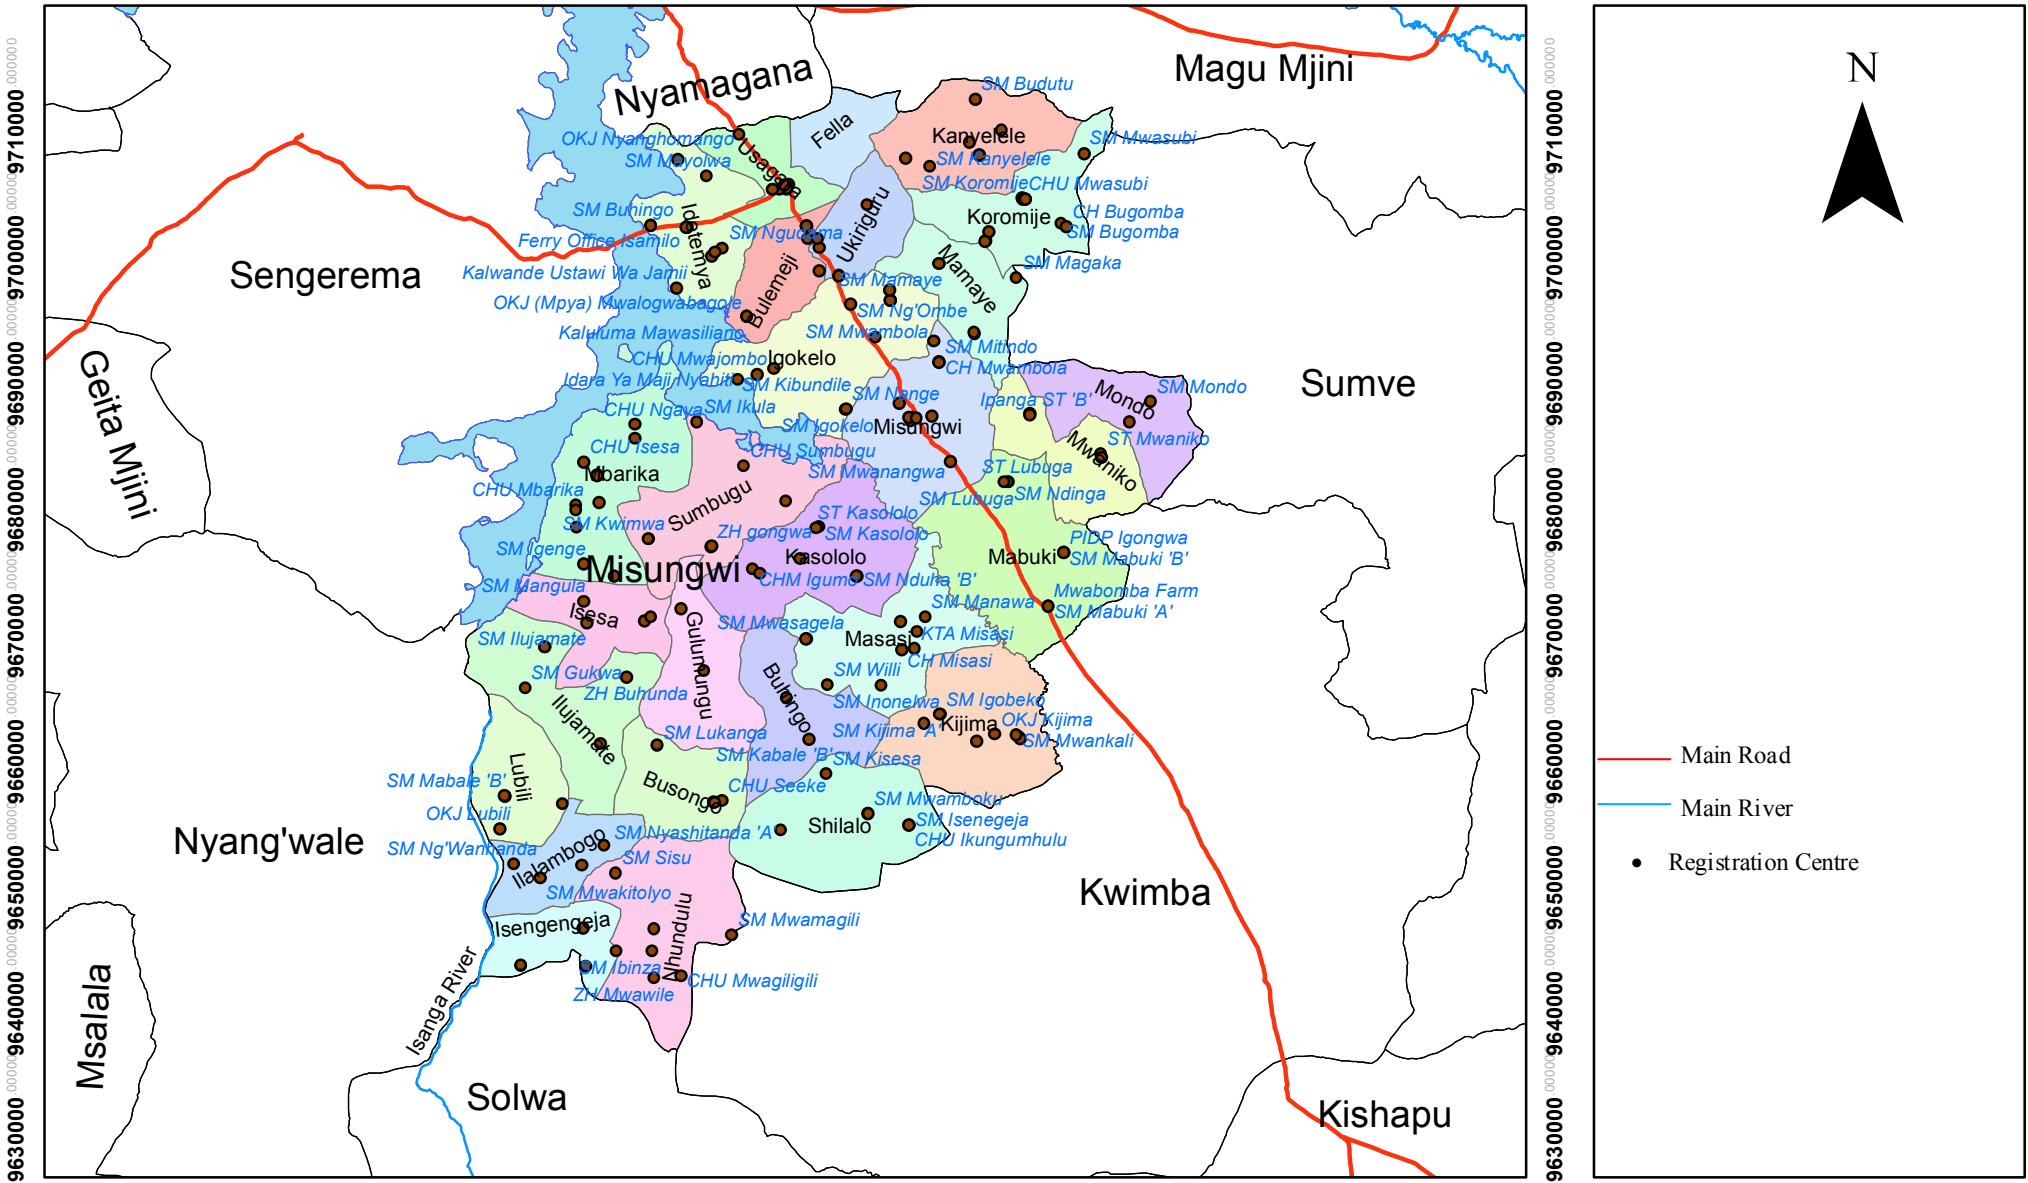

UNITED REPUBLIC OF TANZANIA

MISUNGWI CONSTITUENCY, WARDS AND REGISTRATION CENTRES

460000 480000 500000 520000 540000

- Main Road
- Main River
- Registration Centre

460000 480000 500000 520000 540000

0 5 10 20 Kilometers

Published by The National Electoral Commission of
 Tanzania NEC 2015
 Contact Director of Election,
 National Electoral Commission,
 P.O Box 10923, Dar es Salaam

Projected Coordinate System: WGS_1984_UTM_Zone_37S
 Geographic Coordinate System: GCS_WGS_1984