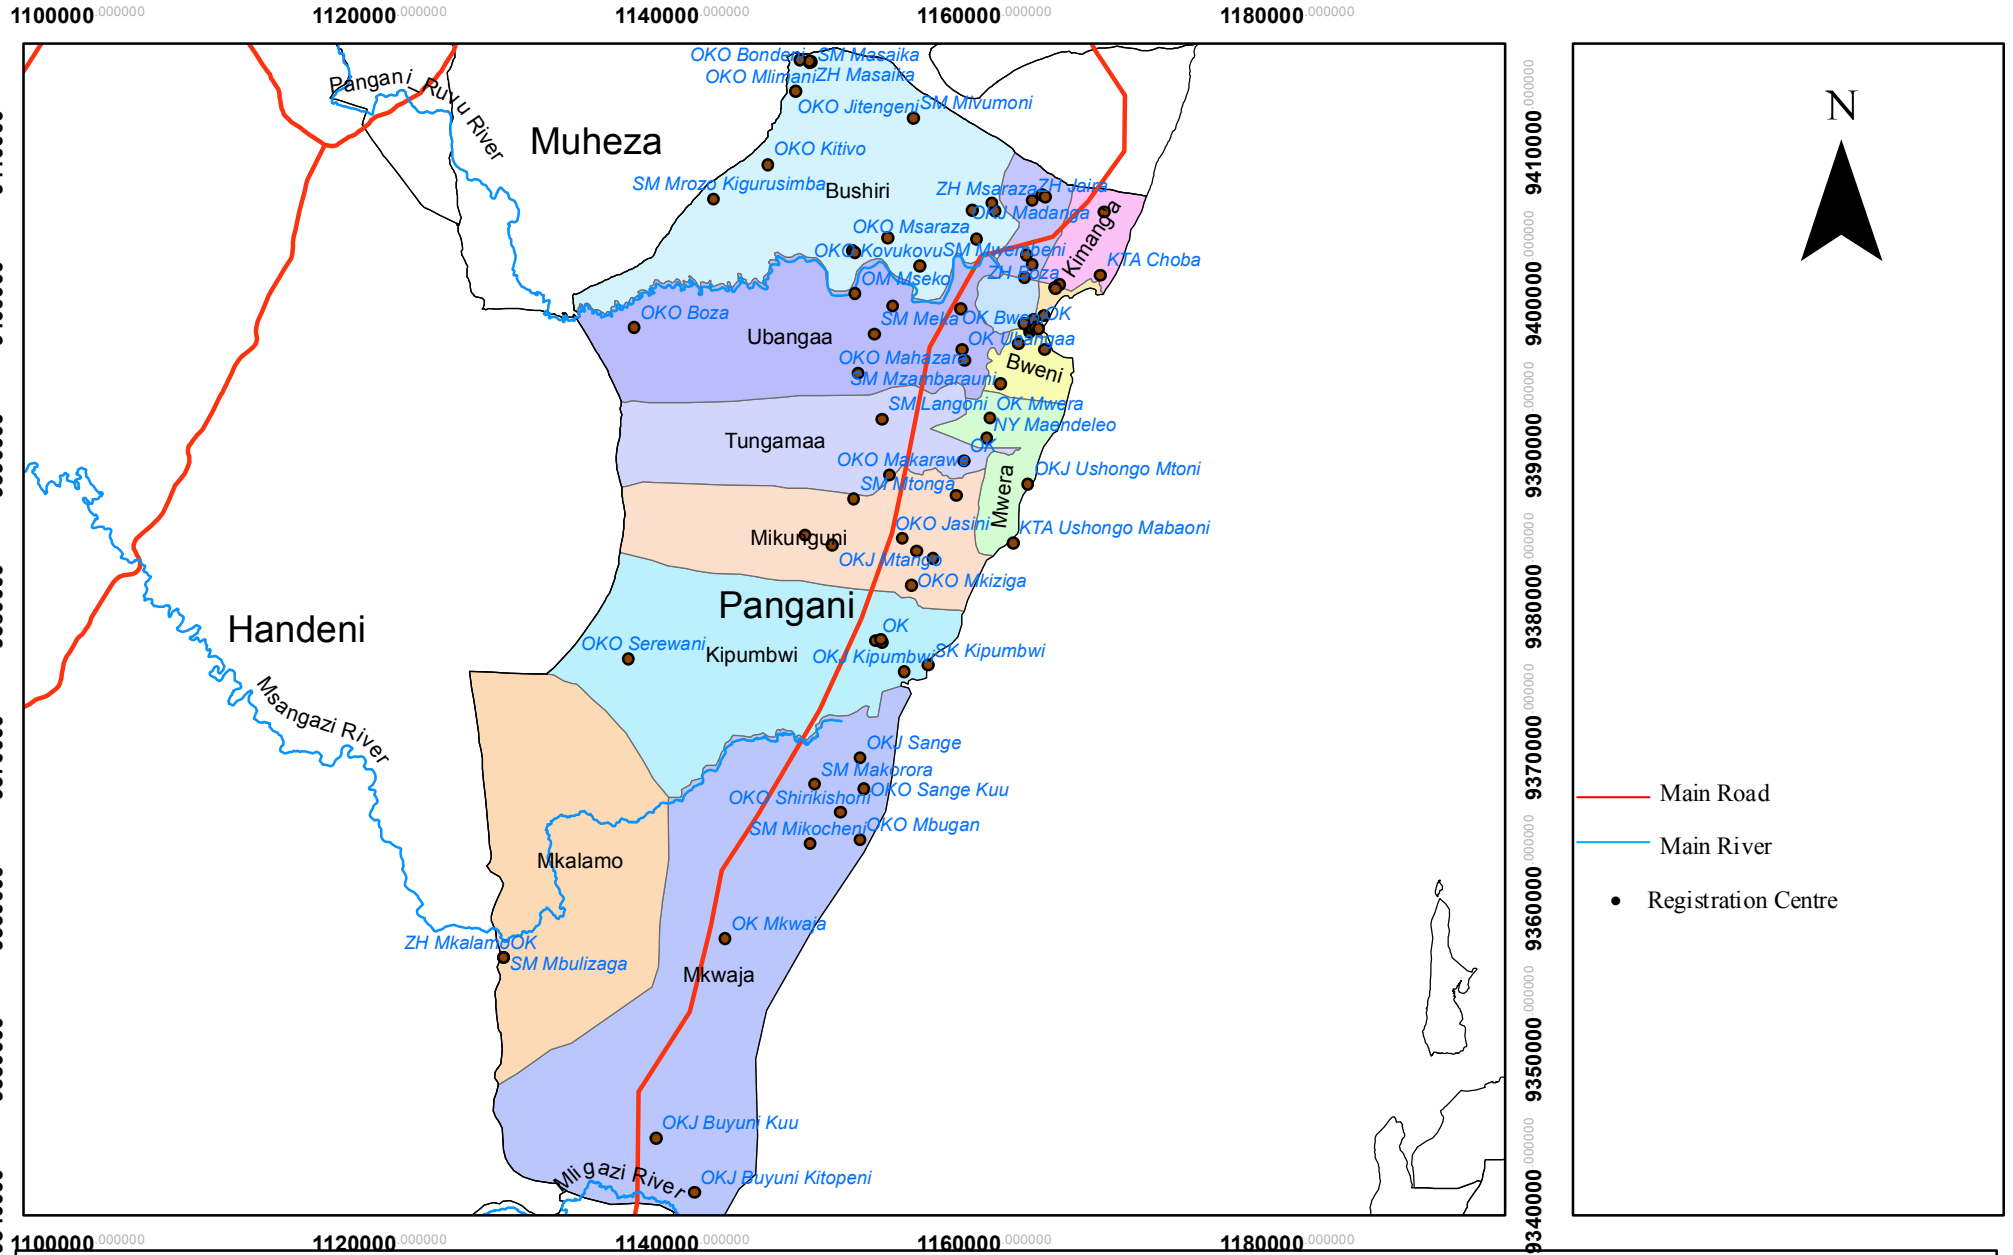

# UNITED REPUBLIC OF TANZANIA

## PANGANI CONSTITUENCY, WARDS AND REGISTRATION CENTRES

0 5 10 20 Kilometers

Published by The National Electoral Commission of  
 Tanzania NEC 2015  
 Contact Director of Election,  
 National Electoral Commission,  
 P.O Box 10923, Dar es Salaam

Projected Coordinate System: WGS\_1984\_UTM\_Zone\_37S  
 Geographic Coordinate System: GCS\_WGS\_1984