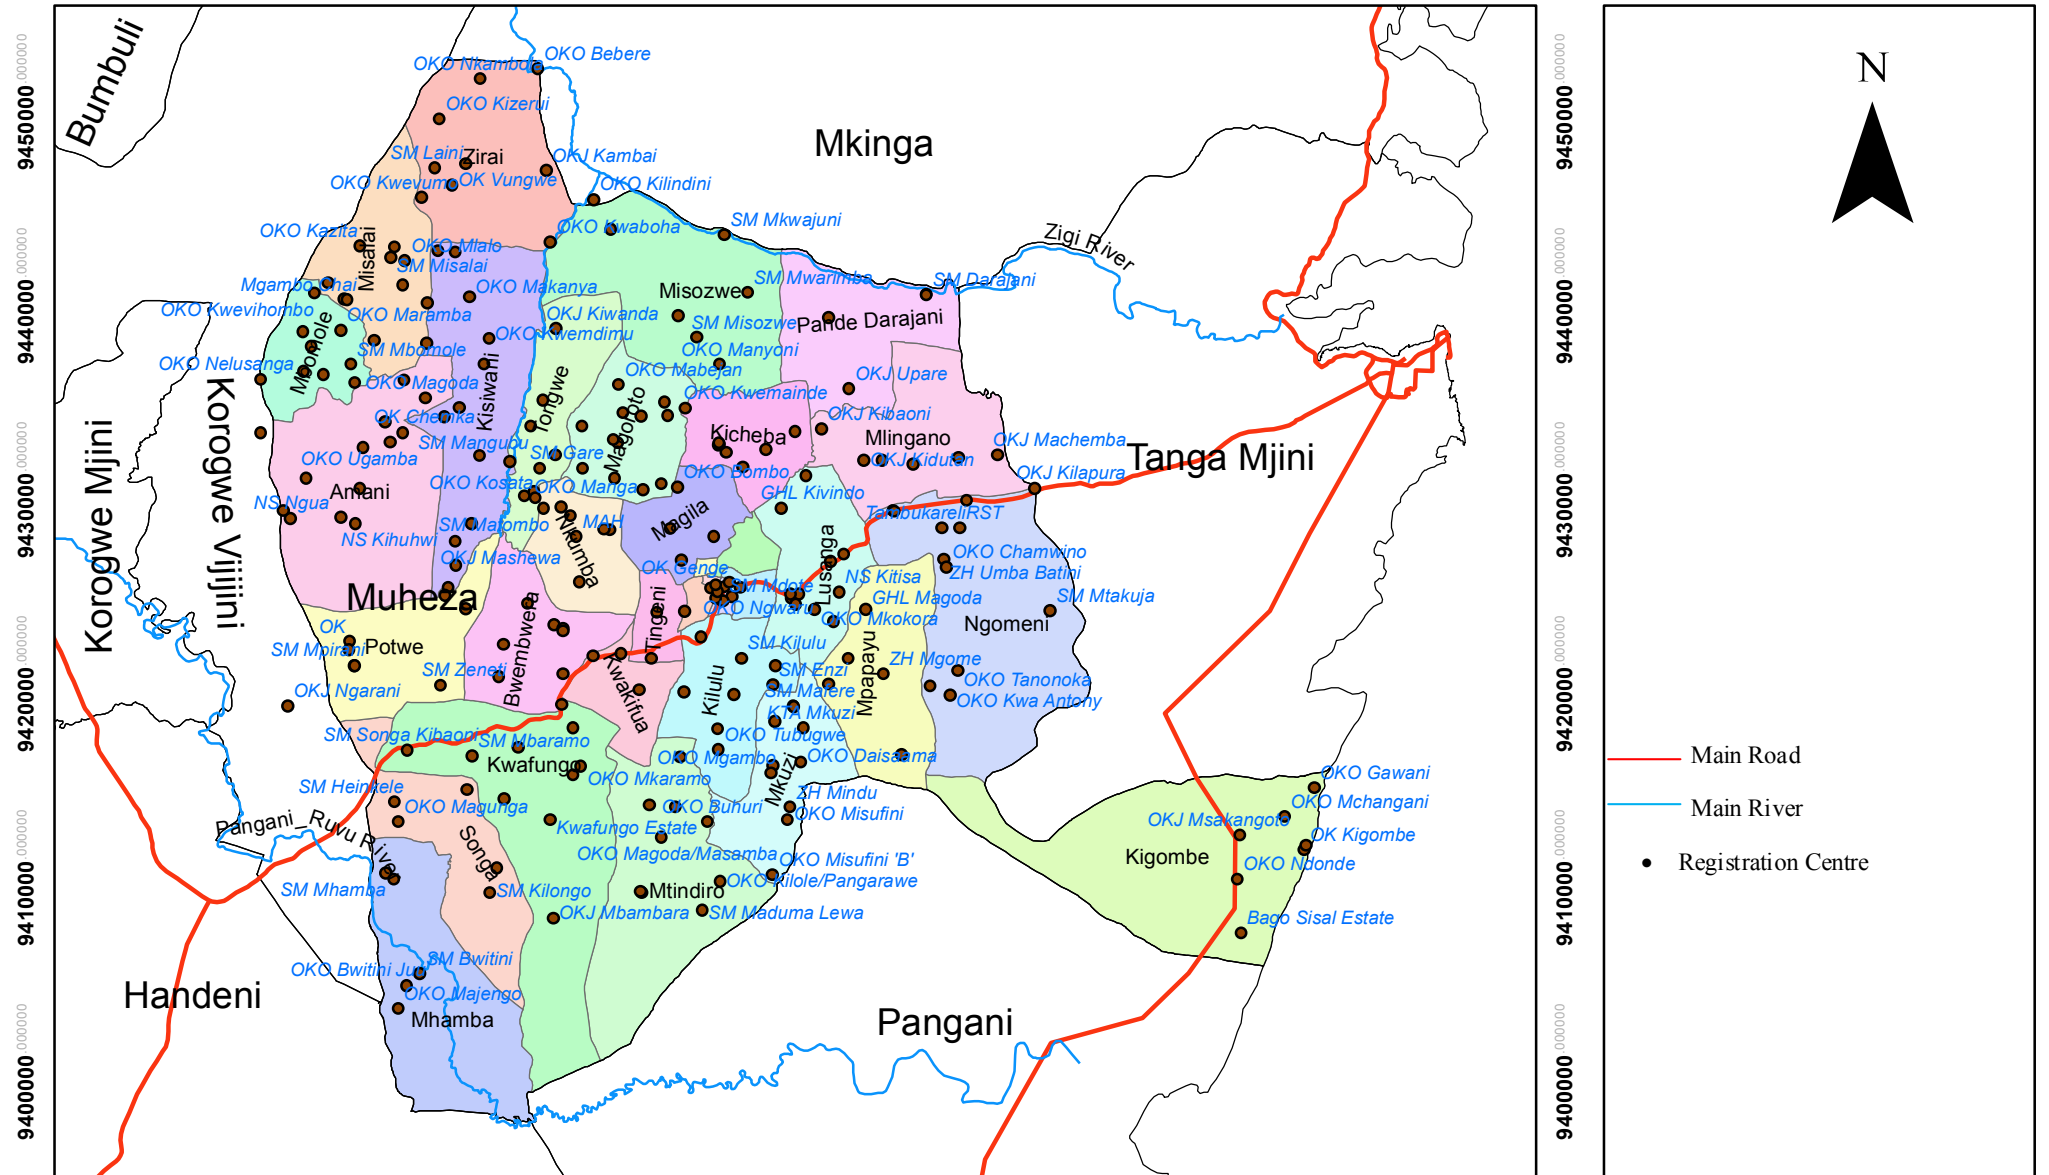

UNITED REPUBLIC OF TANZANIA

MUHEZA CONSTITUENCY, WARDS AND REGISTRATION CENTRES

1120000 000000

1140000 000000

1160000 000000

1180000 000000

1120000 000000

1140000 000000

1160000 000000

1180000 000000

0 2.5 5 Kilometers

Published by The National Electoral Commission of
Tanzania NEC 2015
Contact: Director of Election,
National Electoral Commission,
P.O Box 10923, Dar es Salaam

Projected Coordinate System: WGS_1984_UTM_Zone_37S
Geographic Coordinate System: GCS_WGS_1984