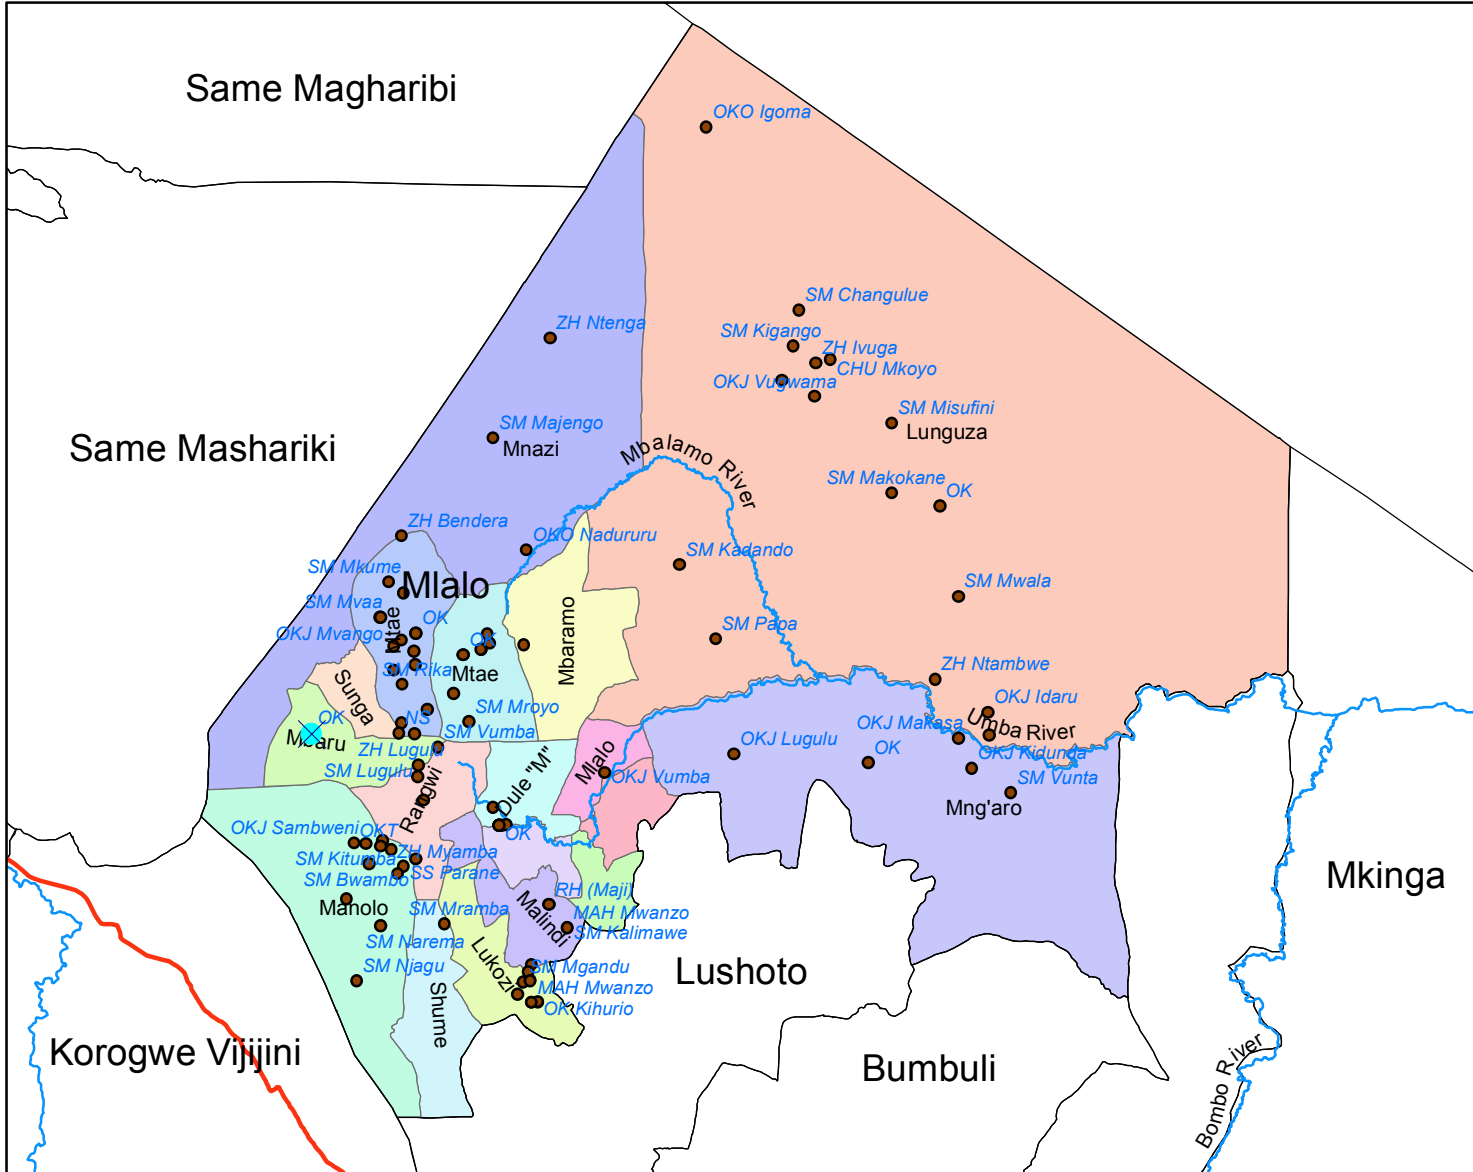

# UNITED REPUBLIC OF TANZANIA MLALO CONSTITUENCY, WARDS AND REGISTRATION CENTRES

1060000.000000

1080000.000000

1100000.000000

1120000.000000

1140000.000000

9540000.000000  
9530000.000000  
9520000.000000  
9510000.000000  
9500000.000000  
9490000.000000  
9480000.000000  
9470000.000000

1060000.000000

1080000.000000

1100000.000000

1120000.000000

1140000.000000

9540000.000000  
9530000.000000  
9520000.000000  
9510000.000000  
9500000.000000  
9490000.000000  
9480000.000000  
9470000.000000

0 5 10 20 Kilometers

Published by The National Electoral Commission of  
Tanzania NEC 2015  
Contact Director of Election,  
National Electoral Commission,  
P.O Box 10923, Dar es Salaam

Projected Coordinate System: WGS\_1984\_UTM\_Zone\_37S  
Geographic Coordinate System: GCS\_WGS\_1984