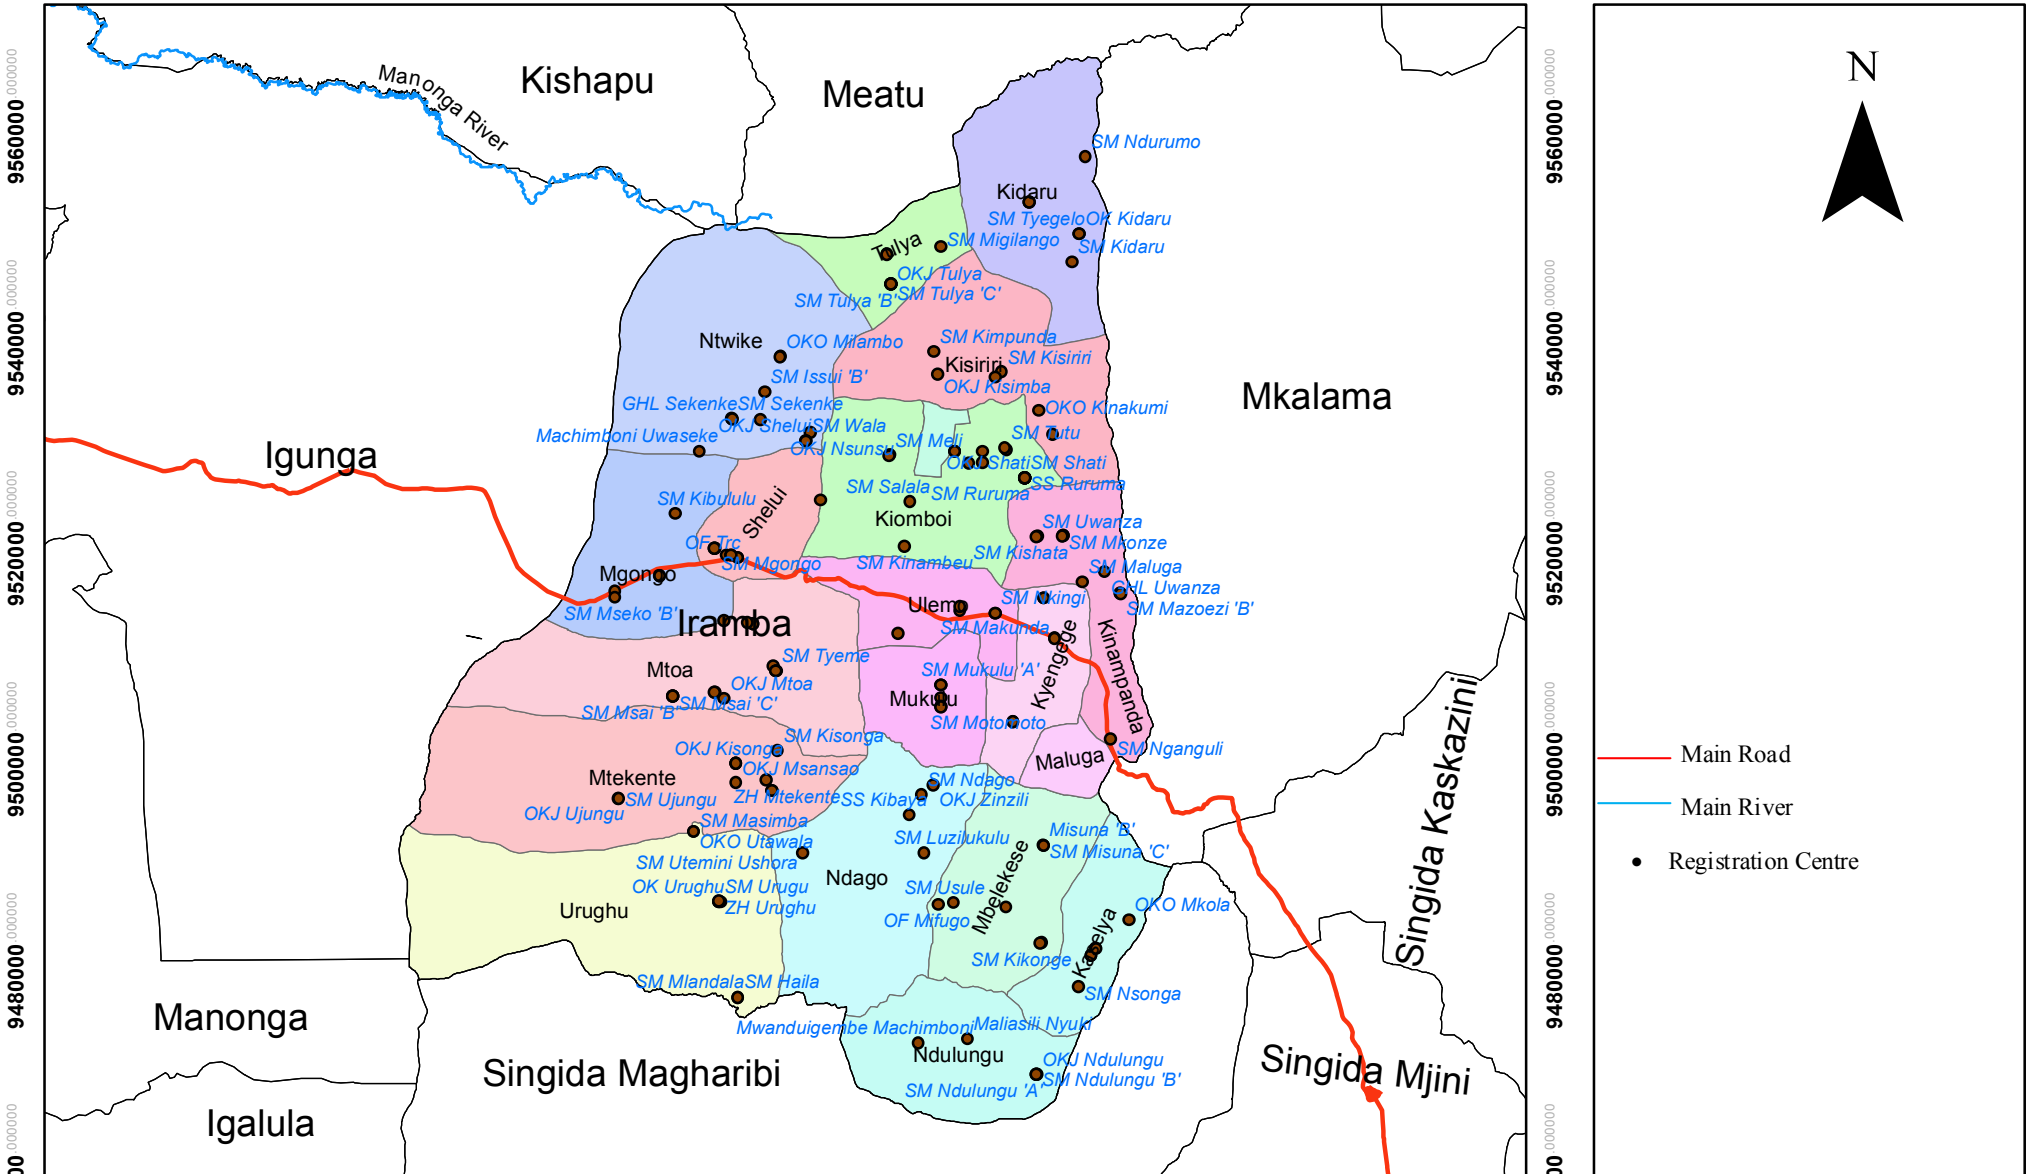

UNITED REPUBLIC OF TANZANIA

IRAMBA CONSTITUENCY, WARDS AND REGISTRATION CENTRES

580000 600000 620000 640000 660000 680000 700000

9560000
9540000
9520000
9500000
9480000
9460000

9560000
9540000
9520000
9500000
9480000
9460000

- Main Road
- Main River
- Registration Centre

580000 600000 620000 640000 660000 680000 700000

0 3.5 7 14 Kilometers

Published by The National Electoral Commission of Tanzania a NEC 2015
 Contact Director of Election, National Electoral Commission, P.O Box 10923, Dar es Salaam

Projected Coordinate System: WGS_1984_UTM_Zone_37S
 Geographic Coordinate System: GCS_WGS_1984