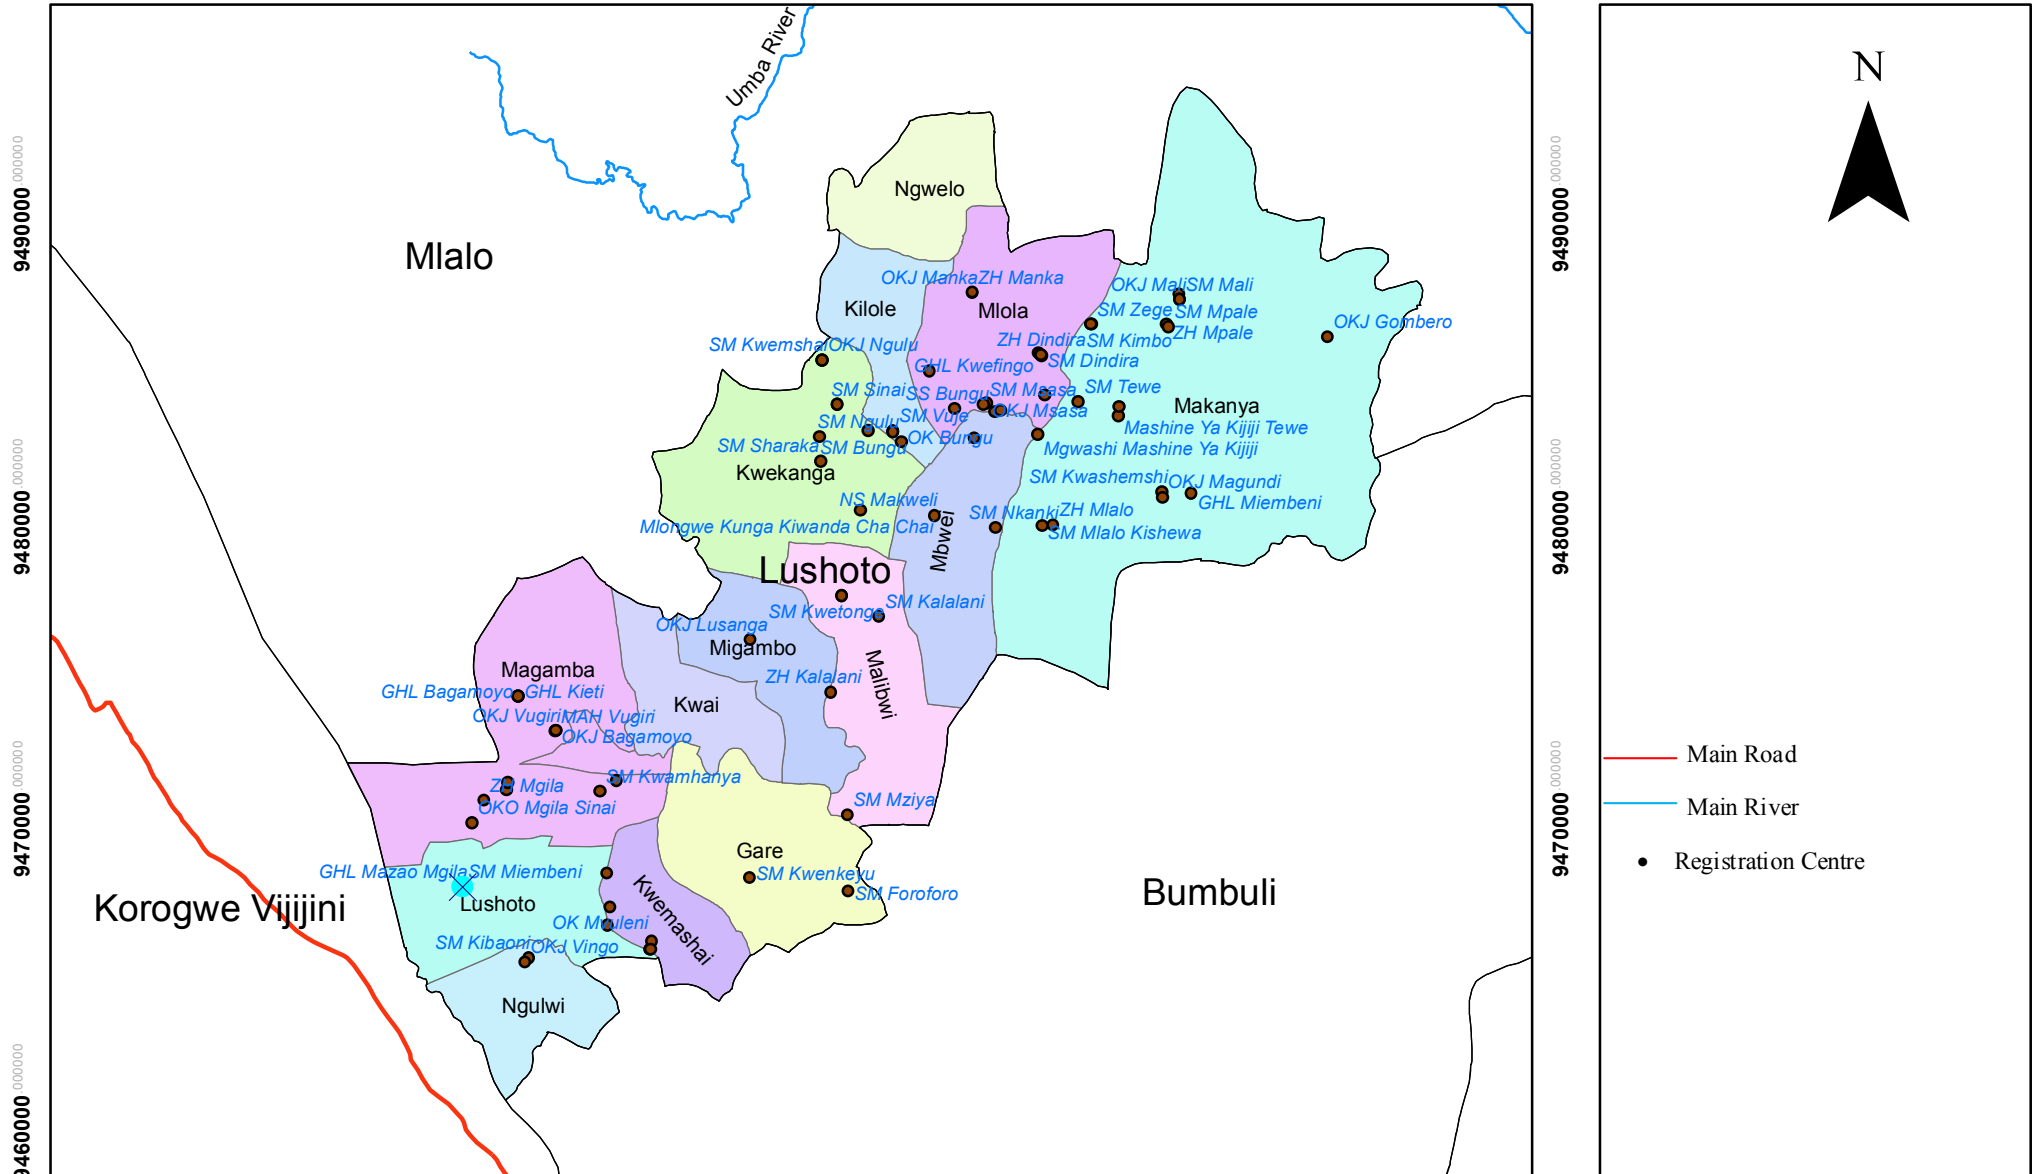

# UNITED REPUBLIC OF TANZANIA

## LUSHOTO CONSTITUENCY, WARDS AND REGISTRATION CENTRES

1080000.000000

1100000.000000

1120000.000000

9490000.000000

9480000.000000

9470000.000000

9460000.000000

9490000.000000

9480000.000000

9470000.000000

9460000.000000

- Main Road
- Main River
- Registration Centre

1080000.000000

1100000.000000

1120000.000000

0 5 10 20 Kilometers

Published by The National Electoral Commission of Tanzania NEC 2015  
 Contact Director of Election, National Electoral Commission, P.O Box 10923, Dar es Salaam

Projected Coordinate System: WGS\_1984\_UTM\_Zone\_37S  
 Geographic Coordinate System: GCS\_WGS\_1984