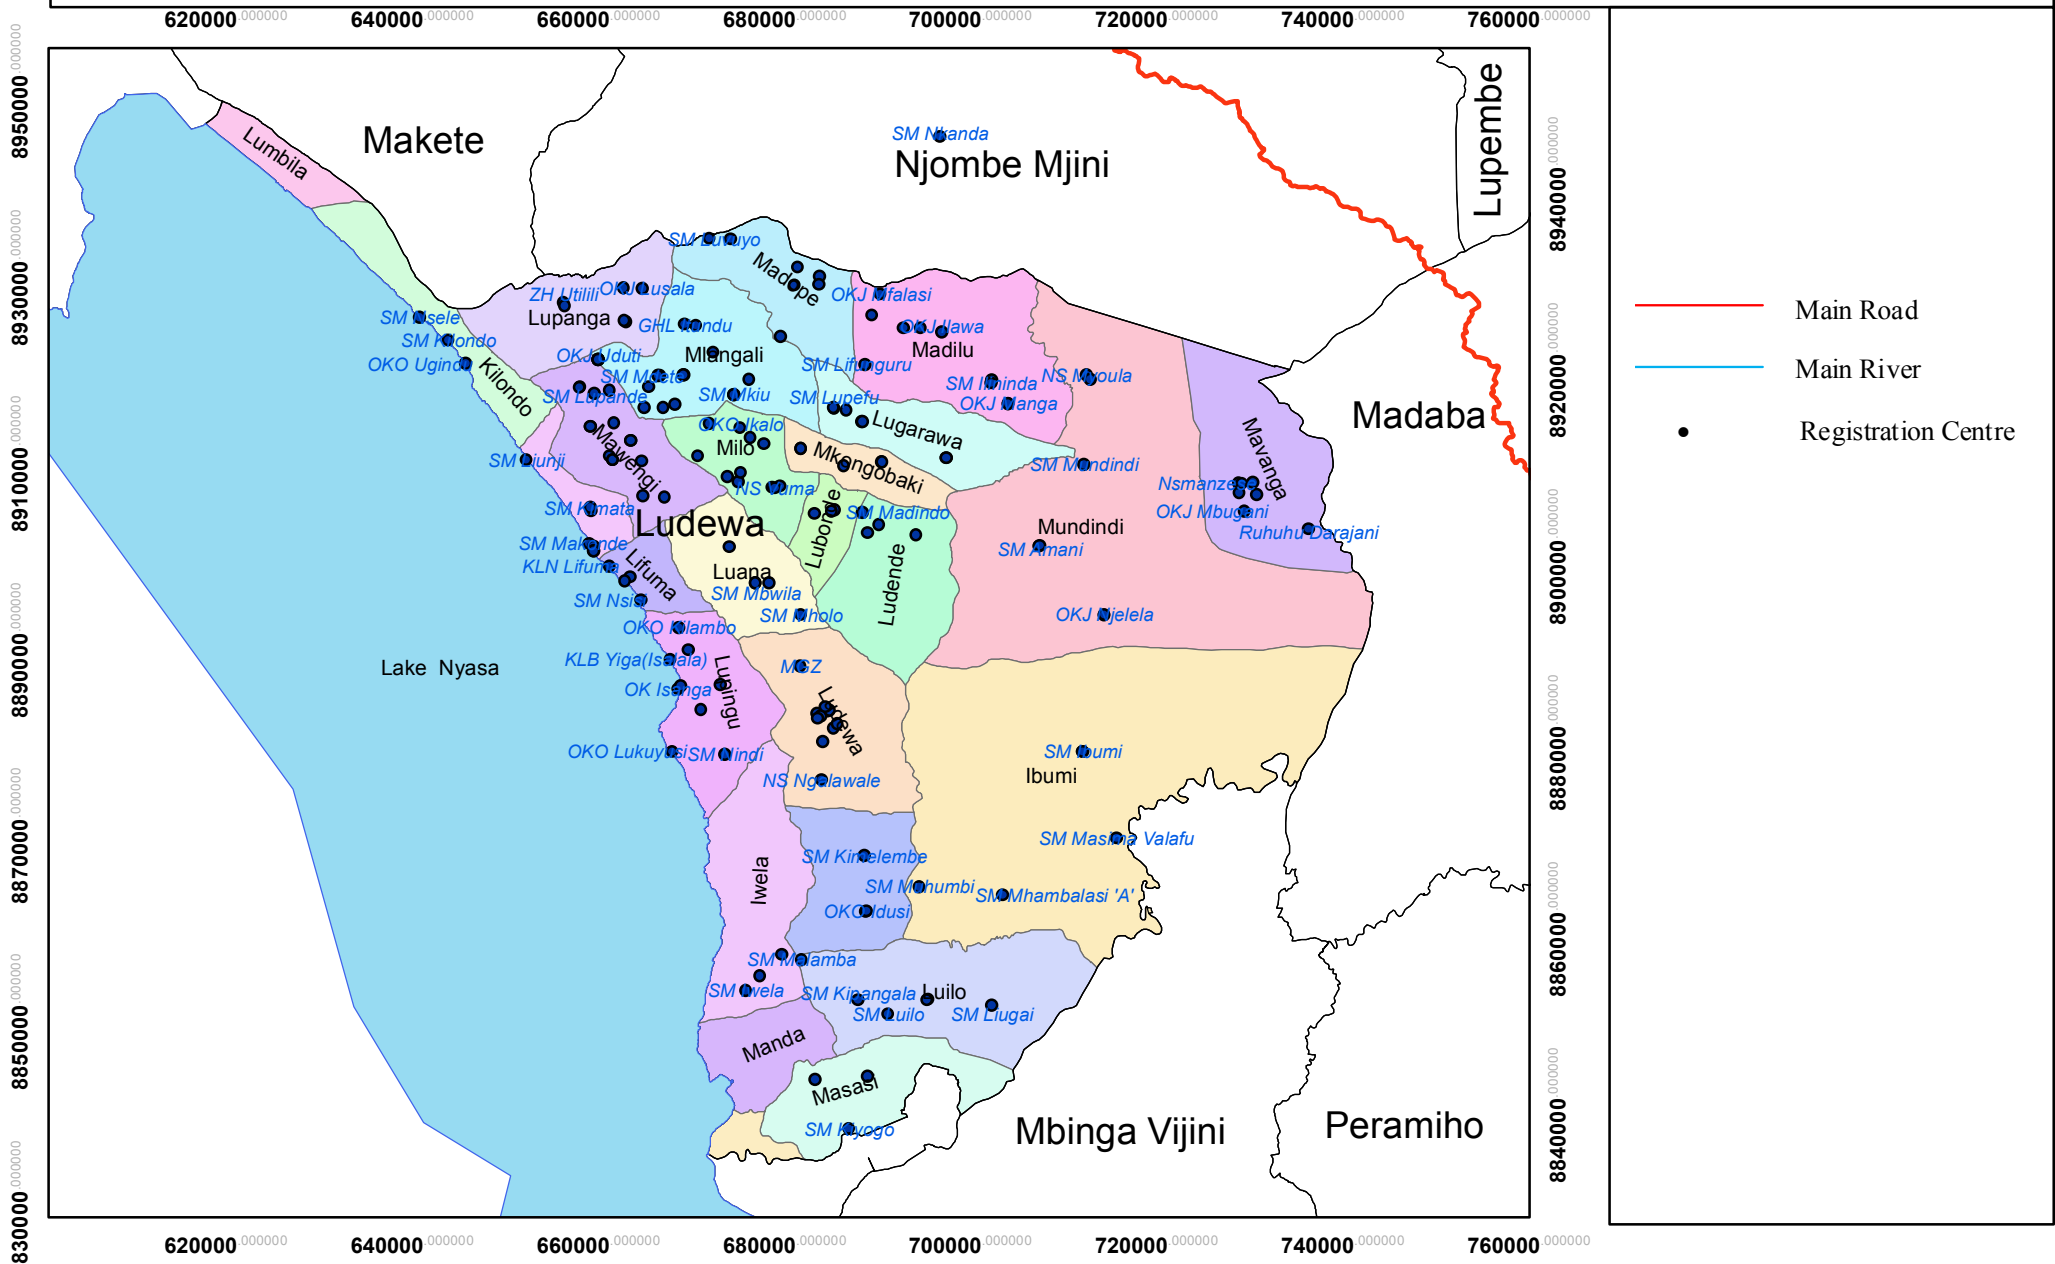

UNITED REPUBLIC OF TANZANIA

LUDEWA CONSTITUENCY, WARDS AND REGISTRATION CENTRES

0 3 6 12 Kilometers

Published by The National Electoral Commission of Tanzania a NEC 2015
 Contact Director of Election, National Electoral Commission, P.O Box 10923, Dar es Salaam

Projected Coordinate System: WGS_1984_UTM_Zone_37S
 Geographic Coordinate System: GCS_WGS_1984