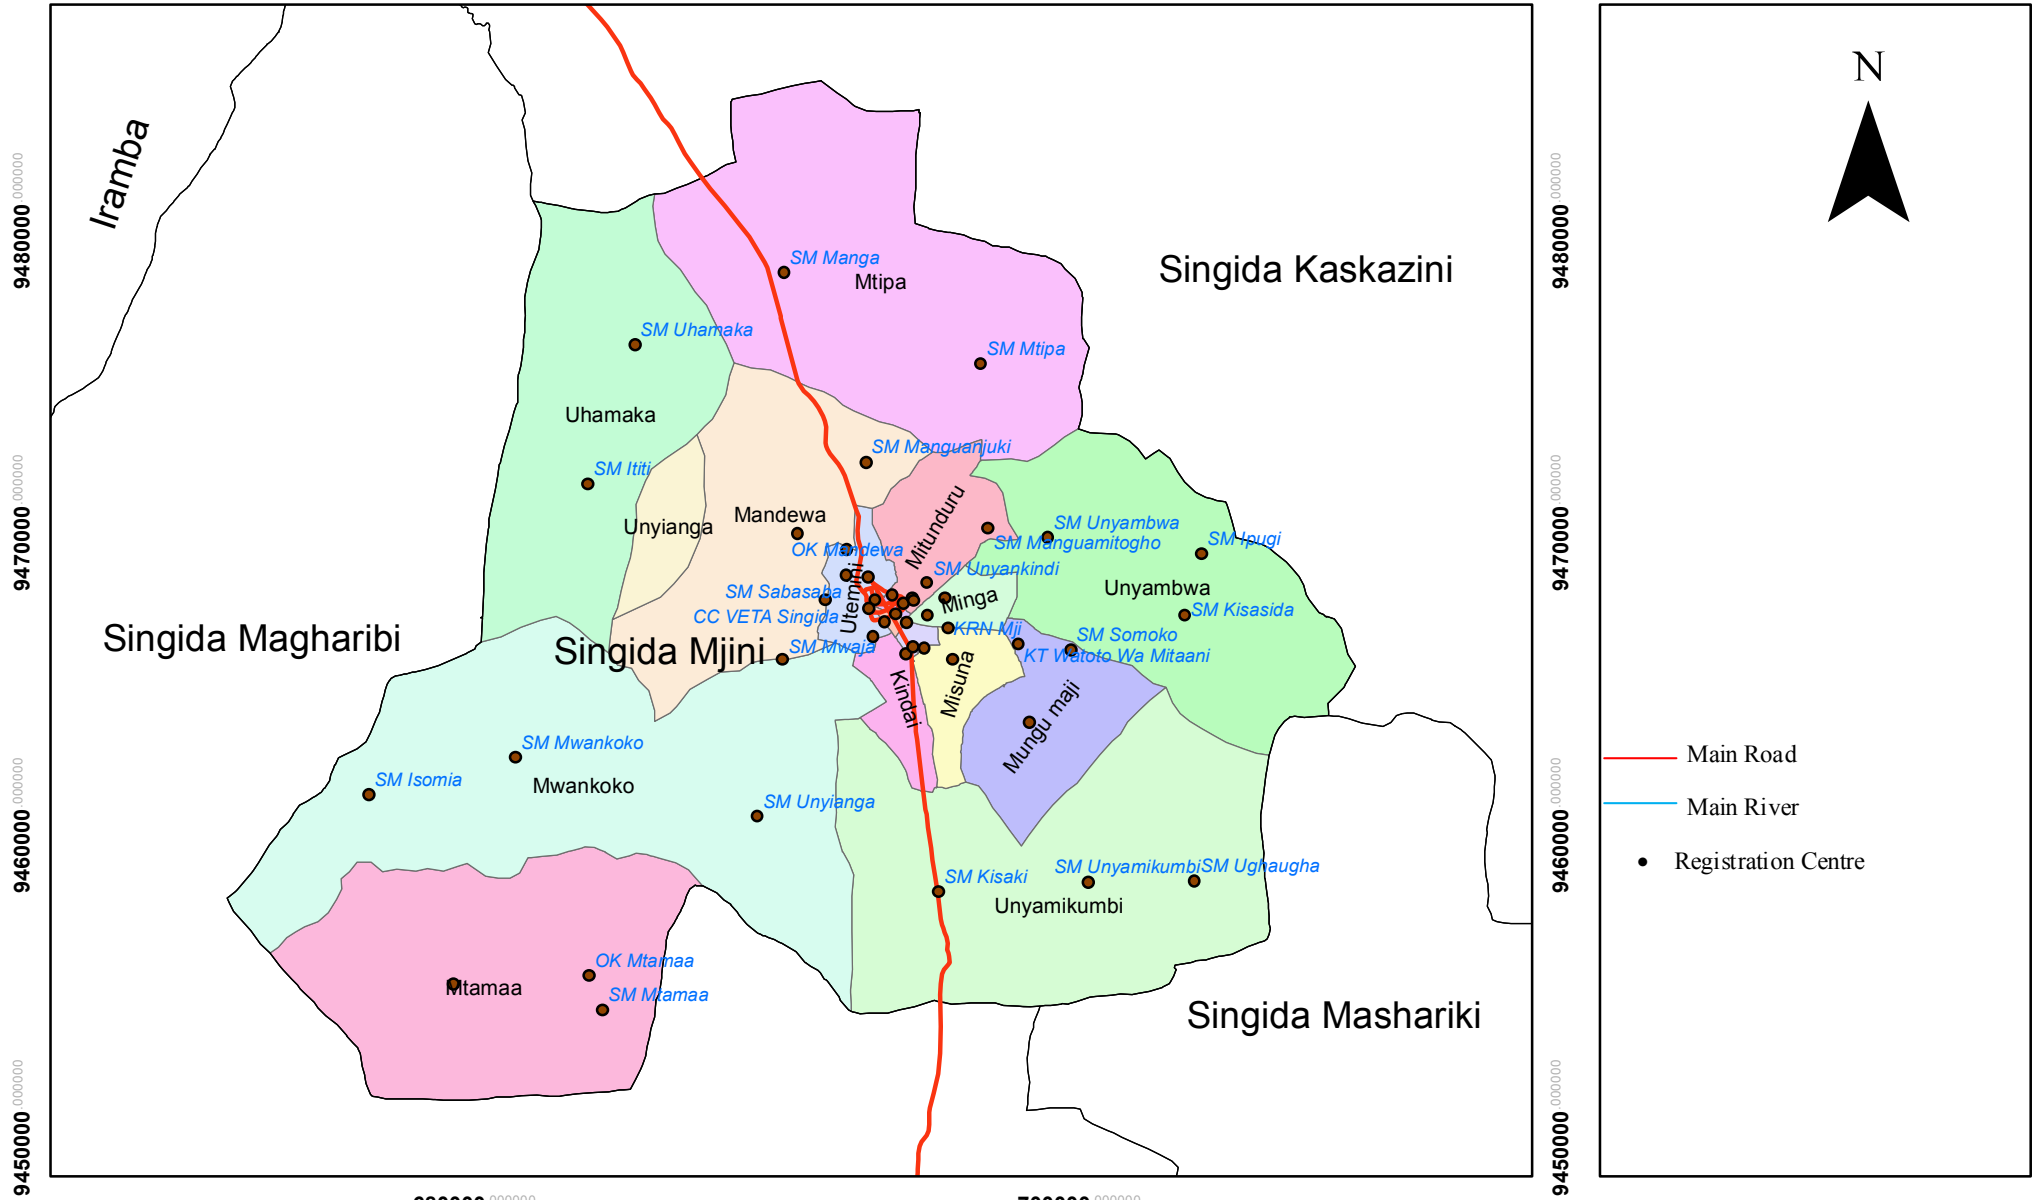

UNITED REPUBLIC OF TANZANIA

SINGIDA MJINI CONSTITUENCY, WARDS AND REGISTRATION CENTRES

680000.000000

700000.000000

9480000.000000

9470000.000000

9460000.000000

9450000.000000

9480000.000000

9470000.000000

9460000.000000

9450000.000000

680000.000000

700000.000000

0 1 2 4 Kilometers

Published by The National Electoral Commission of Tanzania NEC 2015
 Contact: Director of Election, National Electoral Commission, P.O Box 10923, Dar es Salaam

Projected Coordinate System: WGS_1984_UTM_Zone_37S
 Geographic Coordinate System: GCS_WGS_1984