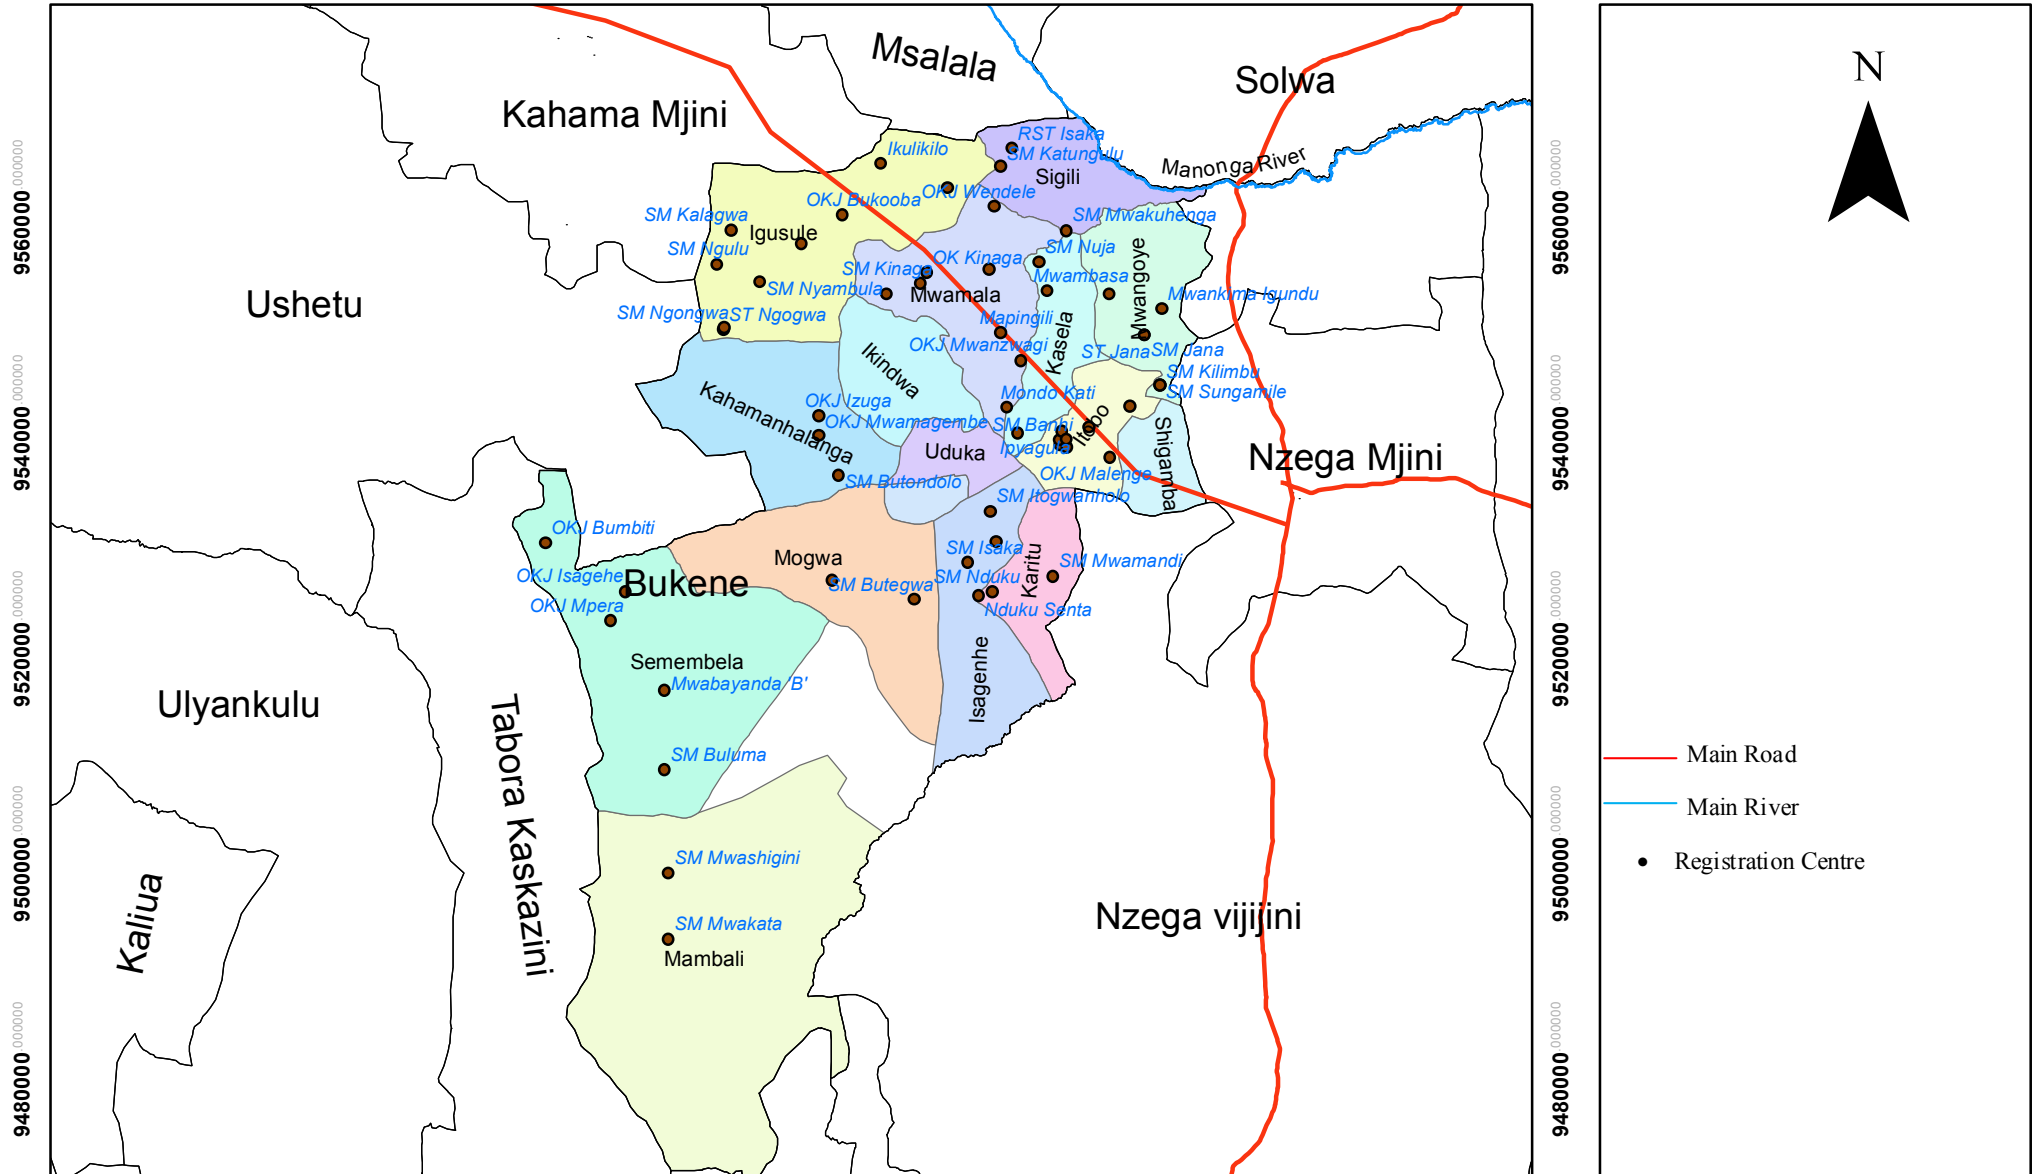

UNITED REPUBLIC OF TANZANIA

BUKENE CONSTITUENCY, WARDS AND REGISTRATION CENTRES

420000.000000 440000.000000 460000.000000 480000.000000 500000.000000 520000.000000 540000.000000

9560000.000000
9540000.000000
9520000.000000
9500000.000000
9480000.000000

9560000.000000
9540000.000000
9520000.000000
9500000.000000
9480000.000000

420000.000000 440000.000000 460000.000000 480000.000000 500000.000000 520000.000000 540000.000000

02.55 10 Kilometers

Published by The National Electoral Commission of Tanzania/NEC 2015
 Contact: Director of Election, National Electoral Commission, P.O Box 10923, Dar es Salaam

Projected Coordinate System: WGS_1984_UTM_Zone_37S
 Geographic Coordinate System: GCS_WGS_1984