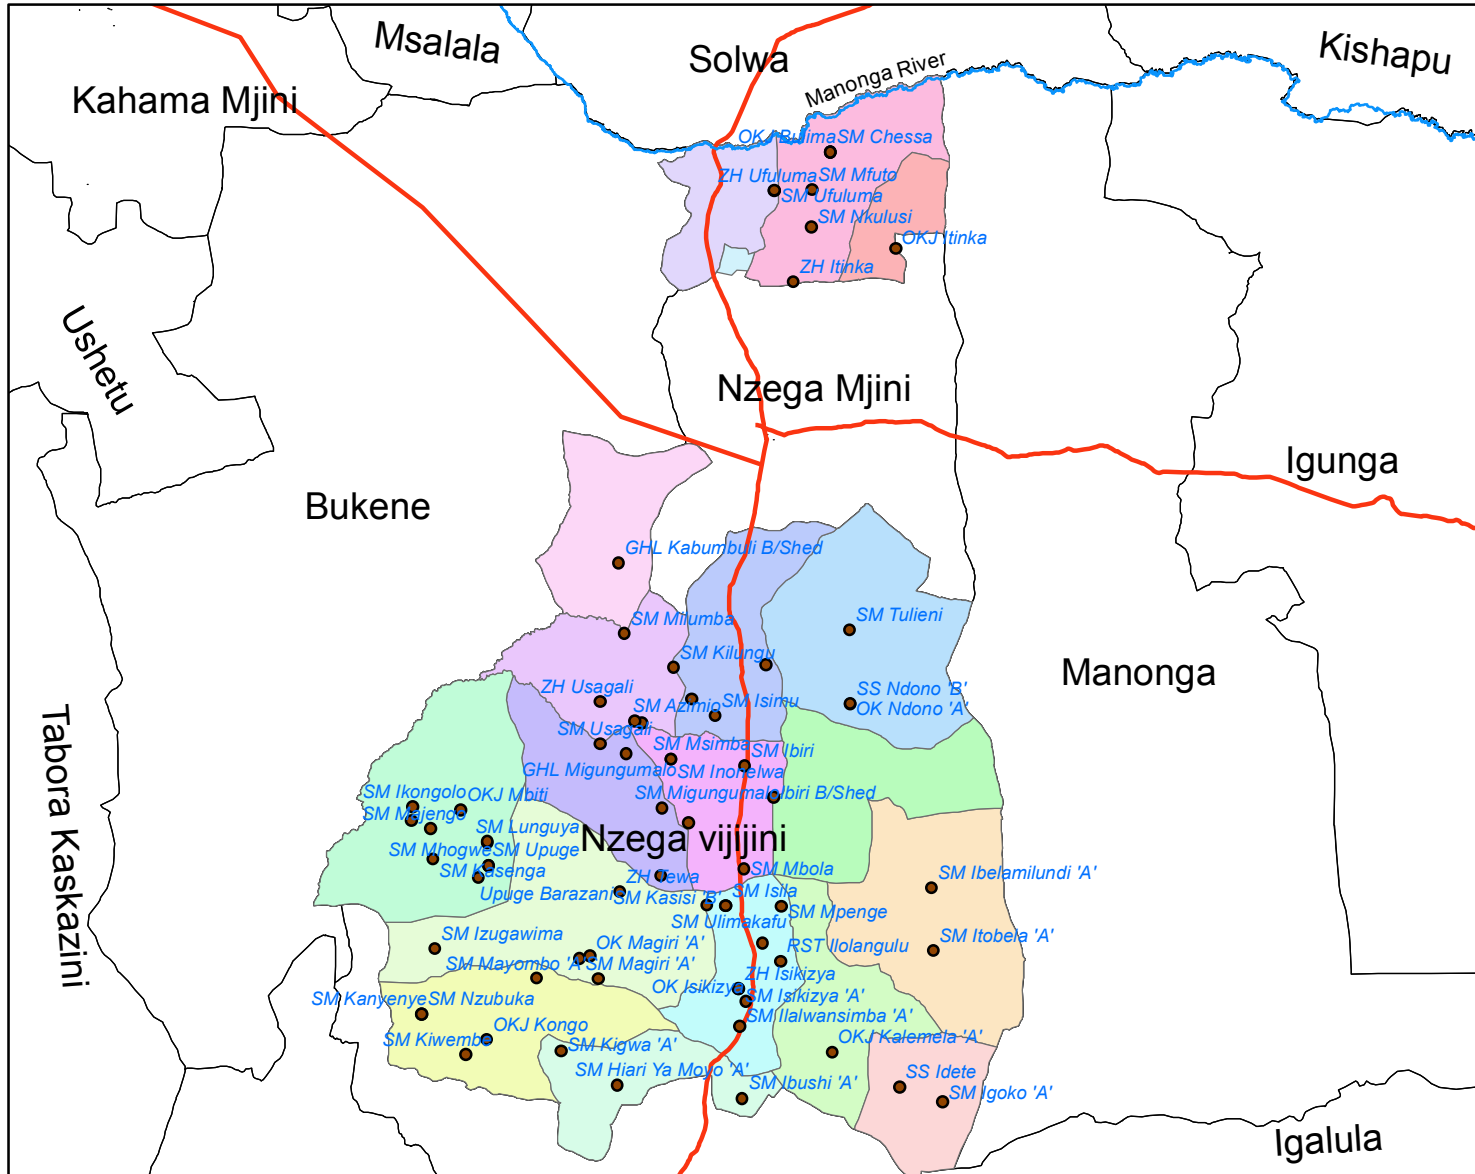

UNITED REPUBLIC OF TANZANIA

NZEGA VIJIJINI CONSTITUENCY, WARDS AND REGISTRATION CENTRES

460000 000000 480000 000000 500000 000000 520000 000000 540000 000000 560000 000000 580000 000000

460000 000000 480000 000000 500000 000000 520000 000000 540000 000000 560000 000000 580000 000000

02.55 10 Kilometers

Published by The National Electoral Commission of Tanzania NEC 2015
 Contact: Director of Election, National Electoral Commission, P.O Box 10923, Dar es Salaam

Projected Coordinate System: WGS_1984_UTM_Zone_37S
 Geographic Coordinate System: GCS_WGS_1984