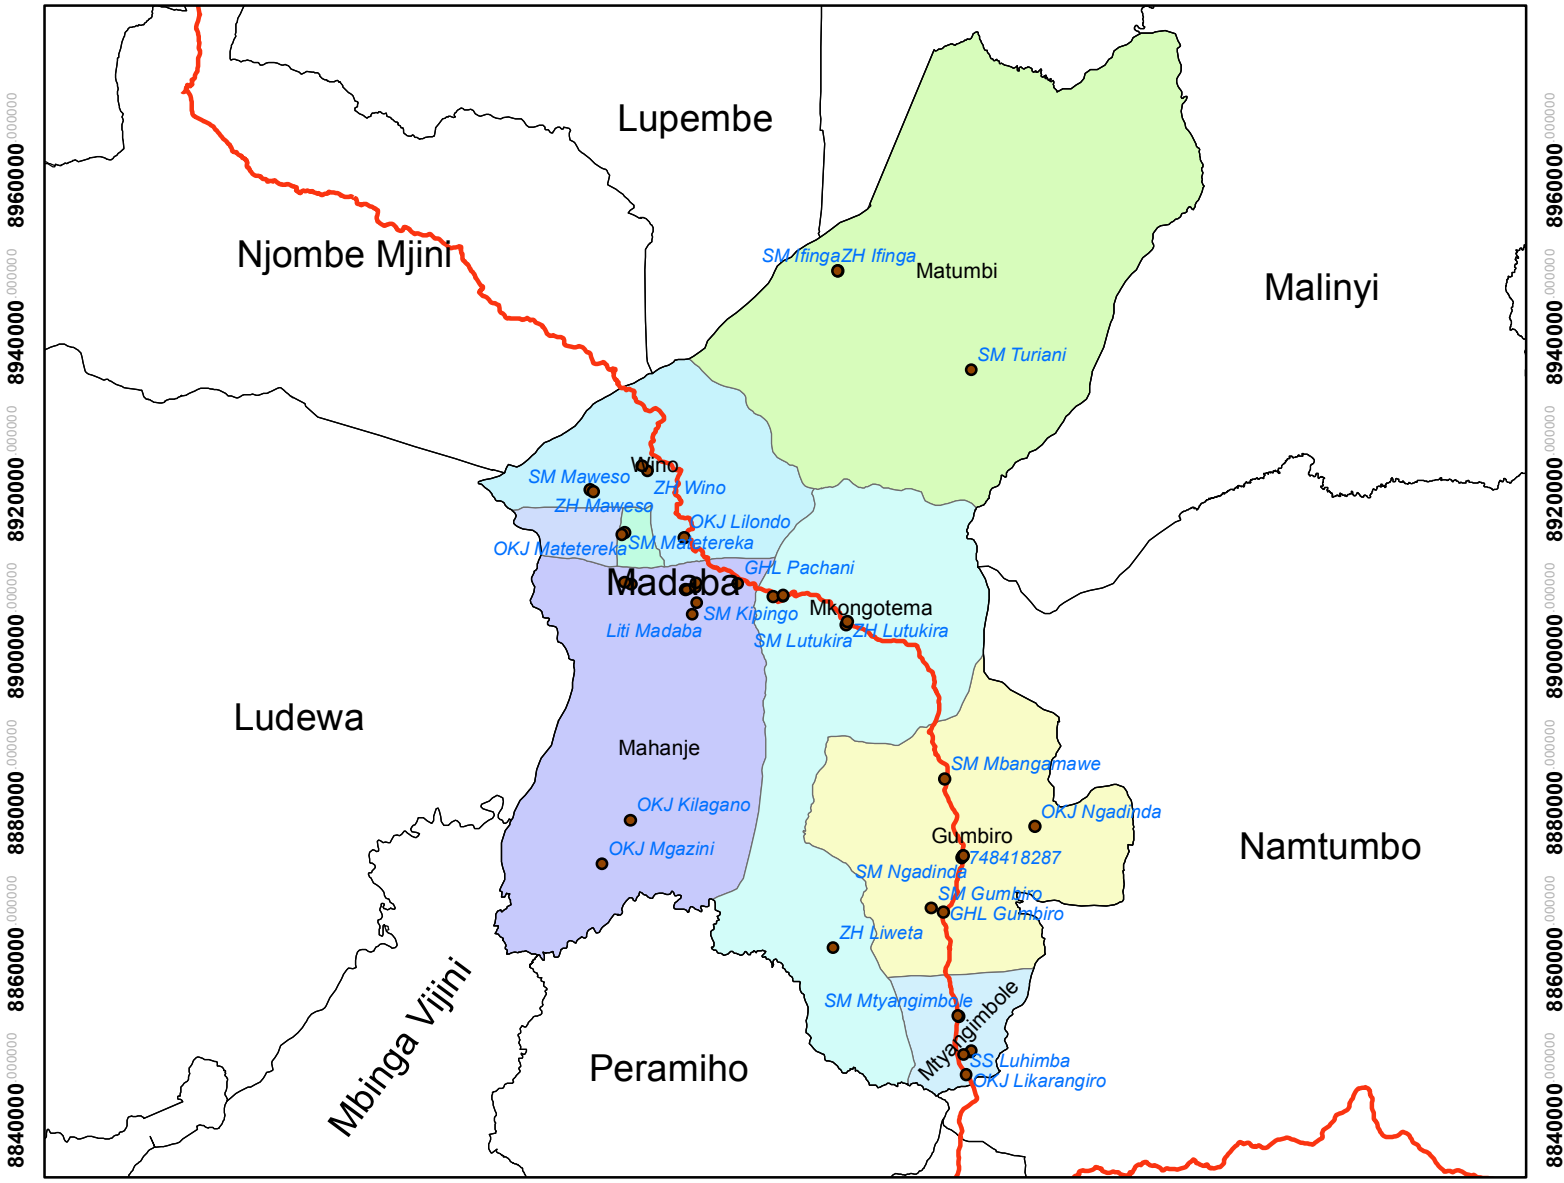

# UNITED REPUBLIC OF TANZANIA

## MADABA CONSTITUENCY, WARDS AND REGISTRATION CENTRES

680000 700000 720000 740000 760000 780000 800000 820000 840000 860000

8960000  
8940000  
8920000  
8900000  
8880000  
8860000  
8840000

8960000  
8940000  
8920000  
8900000  
8880000  
8860000  
8840000

- Main Road
- Main River
- Registration Centre

680000 700000 720000 740000 760000 780000 800000 820000 840000 860000

03.73.5 15 Kilometers

Published by The National Electoral Commission of Tanzania/NEC 2015  
 Contact: Director of Election, National Electoral Commission, P.O. Box 10923, Dar es Salaam

Projected Coordinate System: WGS\_1984\_UTM\_Zone\_37S  
 Geographic Coordinate System: GCS\_WGS\_1984