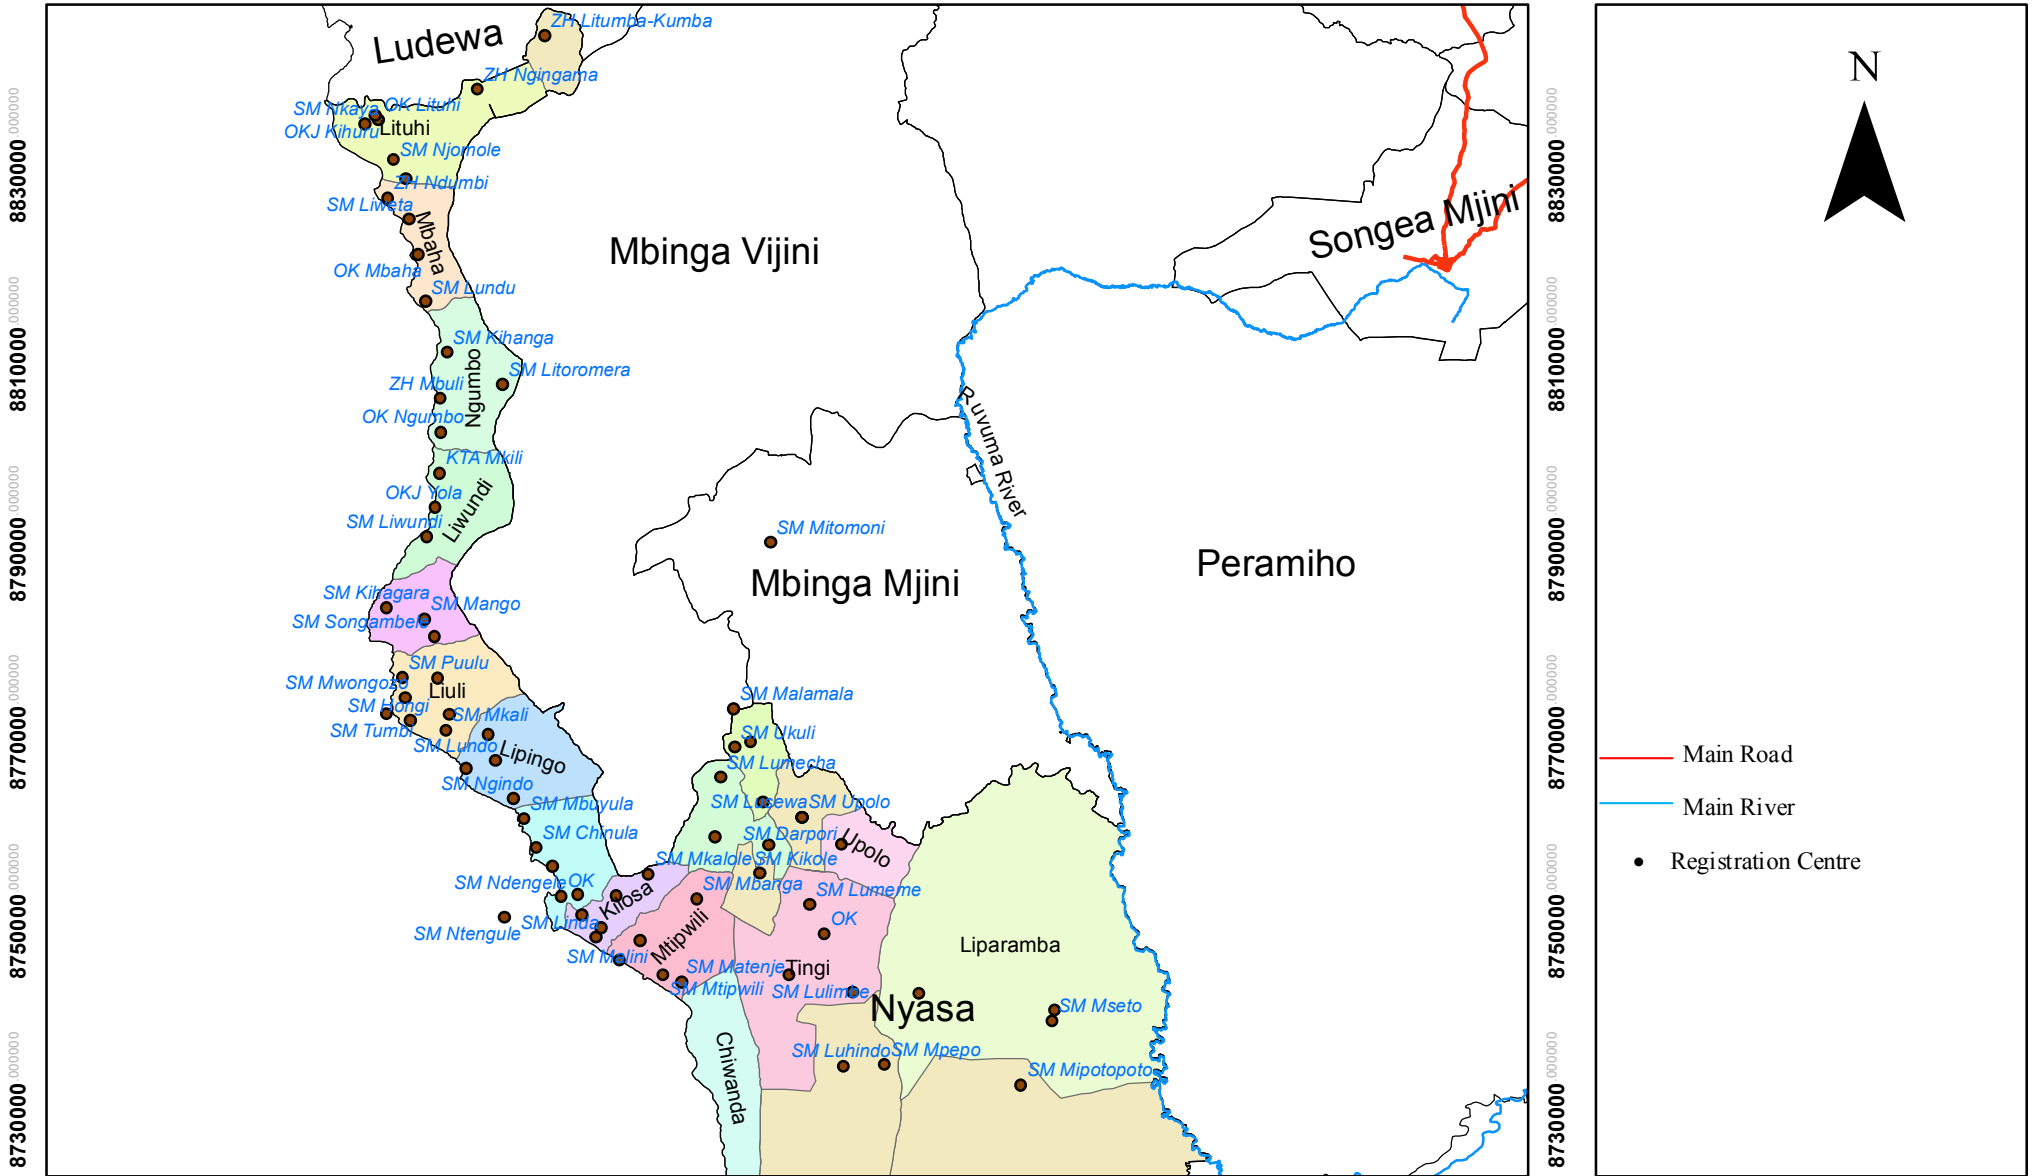

UNITED REPUBLIC OF TANZANIA

NYASA CONSTITUENCY, WARDS AND REGISTRATION CENTRES

660000.000000 680000.000000 700000.000000 720000.000000 740000.000000 760000.000000 780000.000000

8830000.000000
8810000.000000
8790000.000000
8770000.000000
8750000.000000
8730000.000000

8830000.000000
8810000.000000
8790000.000000
8770000.000000
8750000.000000
8730000.000000

660000.000000 680000.000000 700000.000000 720000.000000 740000.000000 760000.000000 780000.000000

0 3 6 12 Kilometers

Published by The National Electoral Commission of Tanzania NEC 2015
Contact: Director of Election, National Electoral Commission, P.O Box 10923, Dar es Salaam

Projected Coordinate System: WGS_1984_UTM_Zone_37S
Geographic Coordinate System: GCS_WGS_1984