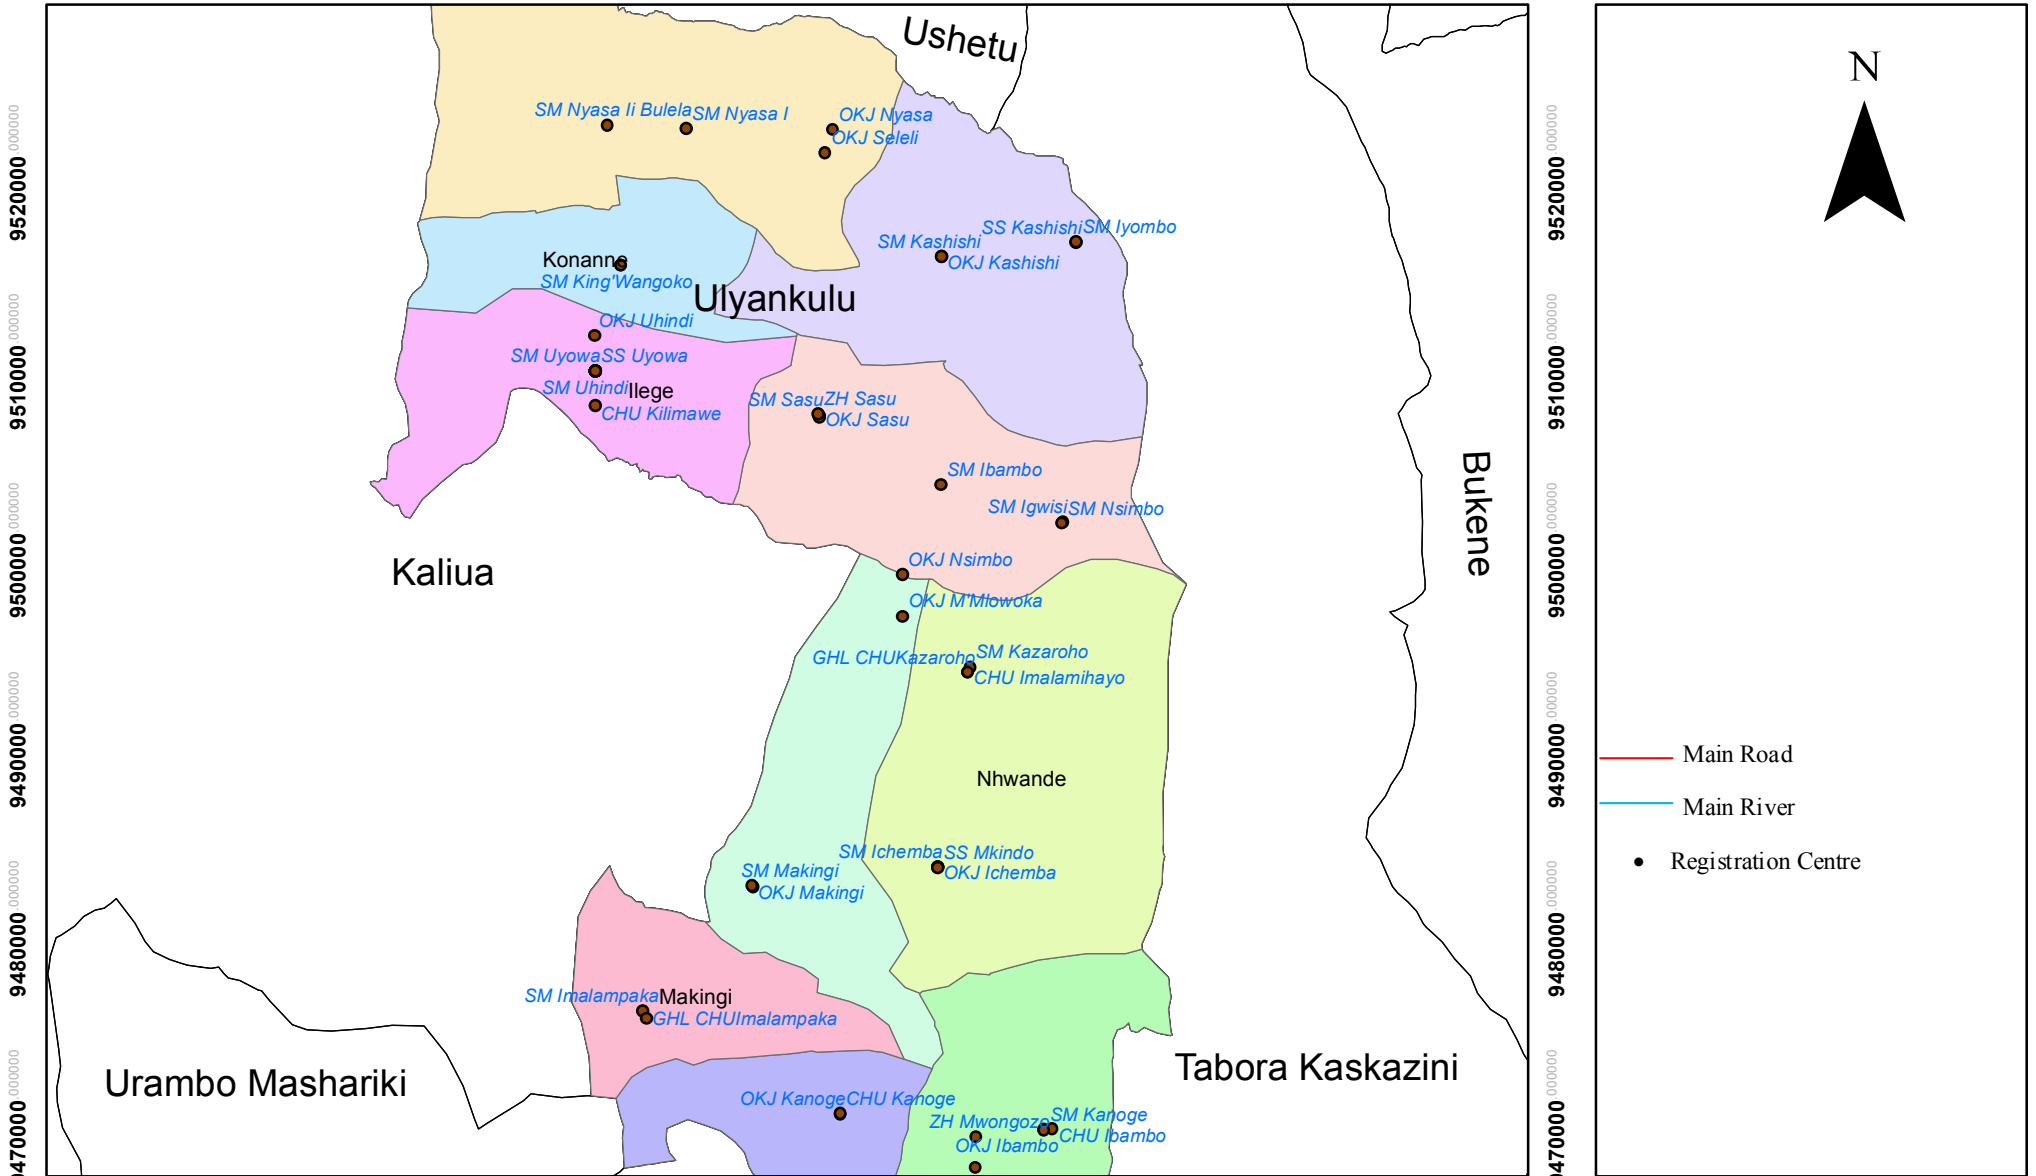

UNITED REPUBLIC OF TANZANIA

ULYANKULU CONSTITUENCY, WARDS AND REGISTRATION CENTRES

400000.000000 420000.000000 440000.000000 460000.000000

9520000.000000
9510000.000000
9500000.000000
9490000.000000
9480000.000000
9470000.000000

9520000.000000
9510000.000000
9500000.000000
9490000.000000
9480000.000000
9470000.000000

400000.000000 420000.000000 440000.000000 460000.000000

01.53 6 Kilometers

Published by The National Electoral Commission of Tanzania/NEC 2015
Contact: Director of Election, National Electoral Commission, P.O. Box 10923, Dar es Salaam

Projected Coordinate System: WGS_1984_UTM_Zone_37S
Geographic Coordinate System: GCS_WGS_1984